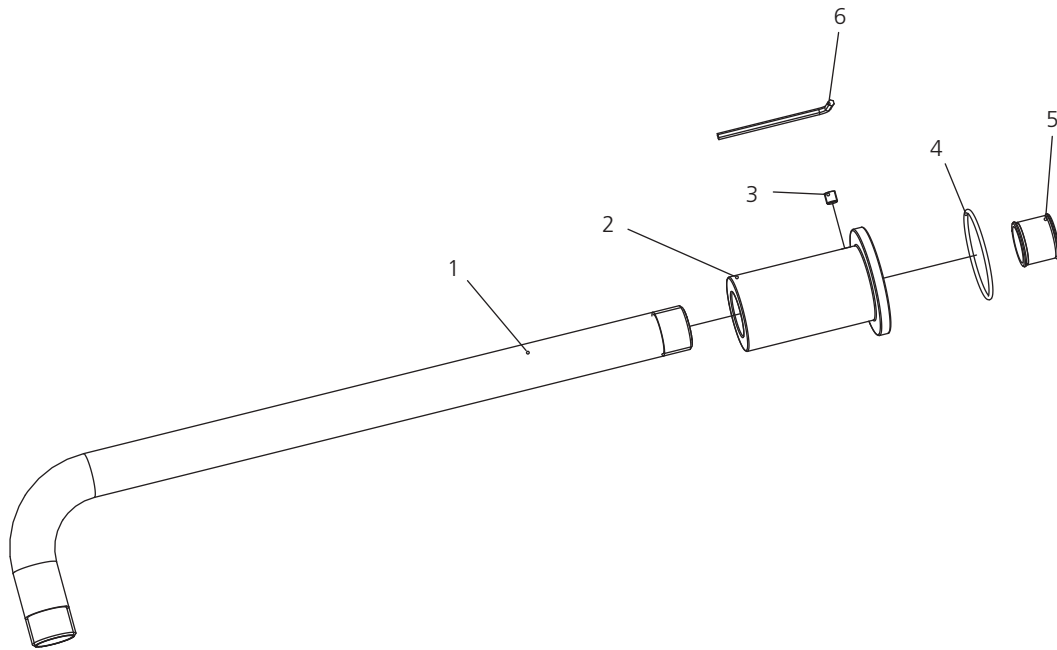

LEFROY BROOKS

1 8 2 8 T R O U T M A N S T R E E T
R I D G E W O O D N E W Y O R K N Y 1 1 3 8 5 U S A
T: +1(718) 302 5292 F: +1(718) 302 4177

Y1-4504

13-INCH SHOWER PROJECTION ARM

DIMENSIONAL DATA SHEET

DATE: 12 November 2012

No: A558255

COPYRIGHT © LBIP LTD 2012. ALL RIGHTS RESERVED.

DIMENSIONS IN INCHES & MILLIMETRES

WHILST EVERY EFFORT IS MADE TO ENSURE THE ACCURACY OF THESE DATA SHEETS THEY ARE SUBJECT TO CHANGE WITHOUT NOTICE AS PART OF THE COMPANY'S PRODUCT DEVELOPMENT PROCESS

Y1-4504

13-INCH SHOWER PROJECTION ARM

- 1 Arm (020345)
- 2 Escutcheon (019331)
- 3 Screw (008003)
- 4 o-ring (004578N)
- 5 Teflon tape (203000)
- 6 Allen key (031000)

Standards

Meets A112.18.1

Please note :
Final achievable flow rate is dependent on the outlets fitted, see relevant outlets (spouts, roses, sprays) for fully assembled product flow rate.