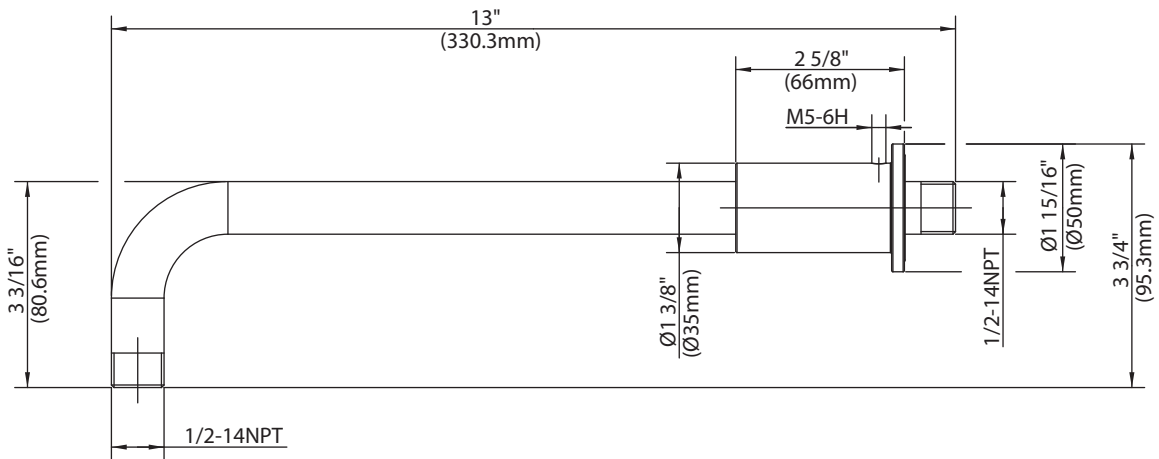

LEFROY BROOKS

1 8 2 8 T R O U T M A N S T R E E T
R I D G E W O O D N E W Y O R K N Y 1 1 3 8 5 U S A
T: +1(718) 302 5292 F: +1(718) 302 4177

Y1-4504

13-INCH SHOWER PROJECTION ARM

DIMENSIONAL DATA SHEET

DATE: 12 November 2012

No: A558255

COPYRIGHT © LBIP LTD 2012. ALL RIGHTS RESERVED.

DIMENSIONS IN INCHES & MILLIMETRES

WHILST EVERY EFFORT IS MADE TO ENSURE THE ACCURACY OF THESE DATA SHEETS THEY ARE SUBJECT TO CHANGE WITHOUT NOTICE AS PART OF THE COMPANY'S PRODUCT DEVELOPMENT PROCESS

Y1-4504

13-INCH SHOWER PROJECTION ARM

- 1 Arm (020345)
- 2 Escutcheon (019331)
- 3 Screw (008003)
- 4 o-ring (004578N)
- 5 Teflon tape (203000)
- 6 Allen key (031000)

Standards

Meets A112.18.1

Please note :
Final achievable flow rate is dependent on the outlets fitted, see relevant outlets (spouts, roses, sprays) for fully assembled product flow rate.