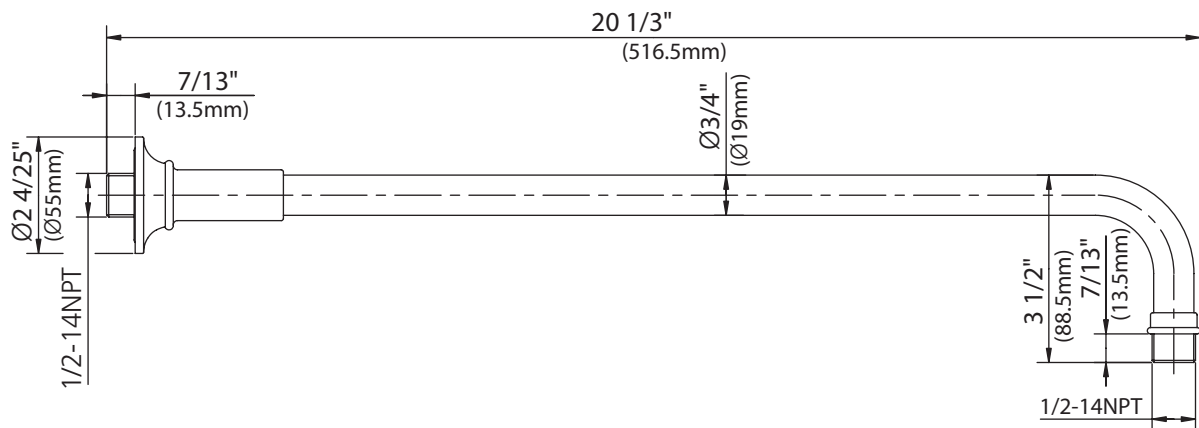

LEFROY BROOKS

1 8 2 8 T R O U T M A N S T R E E T
R I D G E W O O D N E W Y O R K N Y 1 1 3 8 5 U S A
T: +1(718) 302 5292 F: +1(718) 302 4177

Y1-4503

20" SHOWER PROJECTION ARM

DIMENSIONAL DATA SHEET

DATE: 07 July 2010

No: A558006

©COPYRIGHT 2009. CHRISTO LEFROY BROOKS. ALL RIGHTS RESERVED.

DIMENSIONS IN INCHES & MILLIMETRES

WHILST EVERY EFFORT IS MADE TO ENSURE THE ACCURACY OF THESE DATA SHEETS THEY ARE SUBJECT TO CHANGE WITHOUT NOTICE AS PART OF THE COMPANY'S PRODUCT DEVELOPMENT PROCESS

Y1-4503

20" SHOWER PROJECTION ARM

- 1 Shower arm (020326)
- 2 O-ring (004574R)
- 3 Escutcheon (071032)
- 4 O-ring (063022N)
- 5 Threaded adaptor (057394)

- 6 O-ring (004098)
- 7 Teflon tape (203000)
- 8 Set screw (065021)
- 9 Allen wrench (031003)