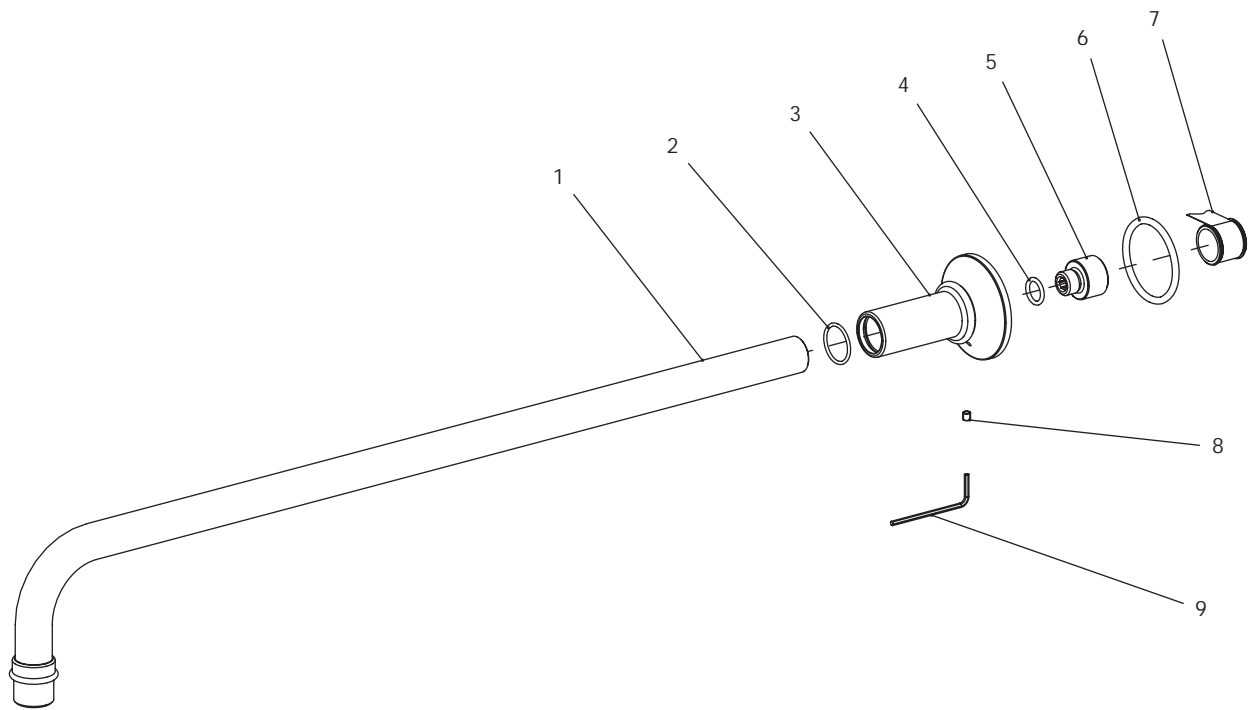

LEFROY BROOKS

1 8 2 8 T R O U T M A N S T R E E T
R I D G E W O O D N E W Y O R K N Y 1 1 3 8 5 U S A
T: +1(718) 302 5292 F: +1(718) 302 4177

Y1-4503

20" SHOWER PROJECTION ARM

DIMENSIONAL DATA SHEET

DATE: 07 July 2010

No: A558006

©COPYRIGHT 2009. CHRISTO LEFROY BROOKS. ALL RIGHTS RESERVED.

DIMENSIONS IN INCHES & MILLIMETRES

WHILST EVERY EFFORT IS MADE TO ENSURE THE ACCURACY OF THESE DATA SHEETS THEY ARE SUBJECT TO CHANGE WITHOUT NOTICE AS PART OF THE COMPANY'S PRODUCT DEVELOPMENT PROCESS

Y1-4503

20" SHOWER PROJECTION ARM

- 1 Shower arm (020326)
- 2 O-ring (004574R)
- 3 Escutcheon (071032)
- 4 O-ring (063022N)
- 5 Threaded adaptor (057394)

- 6 O-ring (004098)
- 7 Teflon tape (203000)
- 8 Set screw (065021)
- 9 Allen wrench (031003)