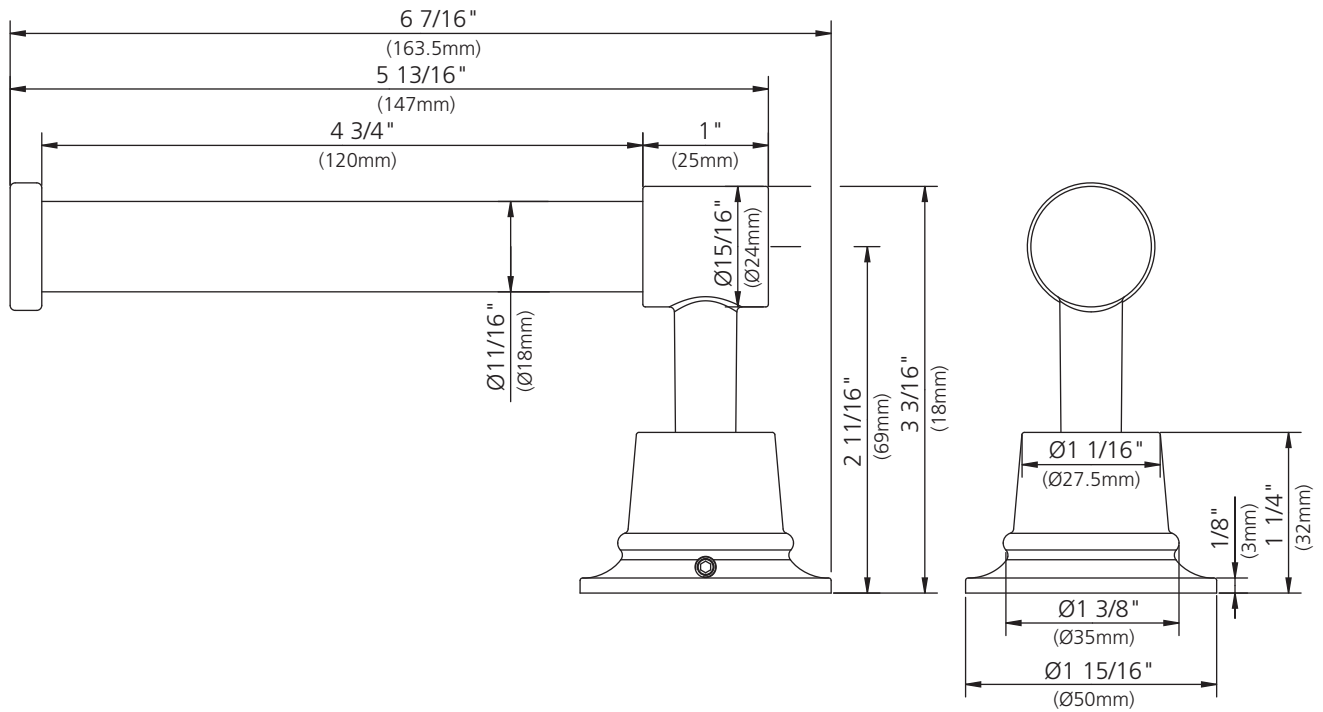

LEFROY BROOKS

1 8 2 8 T R O U T M A N S T R E E T
R I D G E W O O D N E W Y O R K N Y 1 1 3 8 5 U S A
T: +1(718) 302 5292 F: +1(718) 302 4177

M2-5300

FLEETWOOD SINGLE LOO ROLL HOLDER

DIMENSIONAL DATA SHEET

DATE: 14 March 2011

No: BM231500

©COPYRIGHT 2009. CHRISTO LEFROY BROOKS. ALL RIGHTS RESERVED.

DIMENSIONS IN INCHES & MILLIMETRES

WHILST EVERY EFFORT IS MADE TO ENSURE THE ACCURACY OF THESE DATA SHEETS THEY ARE SUBJECT TO CHANGE WITHOUT NOTICE AS PART OF THE COMPANY'S PRODUCT DEVELOPMENT PROCESS

M2-5300

FLEETWOOD SINGLE LOO ROLL HOLDER

- 1 Decorative head (243054)
- 2 Bolt (244579)
- 3 Paper holder (251055)
- 4 Post (244073)
- 5 Set screw (292547)

- 6 Bracket (245025)
- 7 Screw (292550)
- 8 Mounting bracket (293014-3)
- 9 Anchor bolt and screw (290411)
- 10 Allen key (031003)