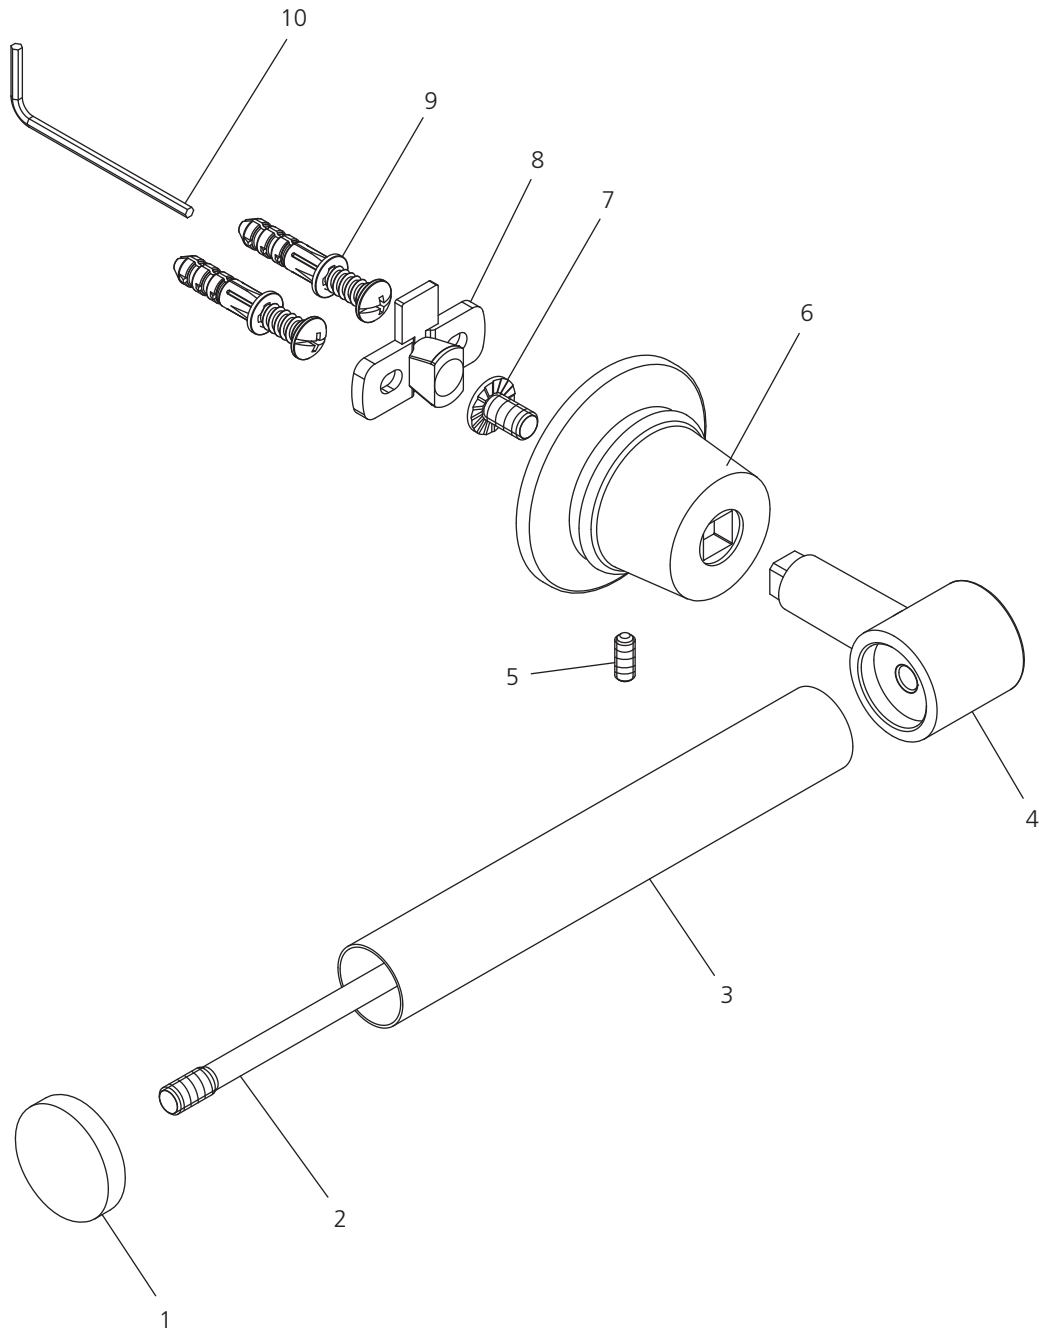

LEFROY BROOKS

1 8 2 8 T R O U T M A N S T R E E T
R I D G E W O O D N E W Y O R K N Y 1 1 3 8 5 U S A
T: +1(718) 302 5292 F: +1(718) 302 4177

M2-5300

FLEETWOOD SINGLE LOO ROLL HOLDER

DIMENSIONAL DATA SHEET

DATE: 14 March 2011

No: BM231500

©COPYRIGHT 2009. CHRISTO LEFROY BROOKS. ALL RIGHTS RESERVED.

DIMENSIONS IN INCHES & MILLIMETRES

WHILST EVERY EFFORT IS MADE TO ENSURE THE ACCURACY OF THESE DATA SHEETS THEY ARE SUBJECT TO CHANGE WITHOUT NOTICE AS PART OF THE COMPANY'S PRODUCT DEVELOPMENT PROCESS

M2-5300

FLEETWOOD SINGLE LOO ROLL HOLDER

- 1 Decorative head (243054)
- 2 Bolt (244579)
- 3 Paper holder (251055)
- 4 Post (244073)
- 5 Set screw (292547)

- 6 Bracket (245025)
- 7 Screw (292550)
- 8 Mounting bracket (293014-3)
- 9 Anchor bolt and screw (290411)
- 10 Allen key (031003)