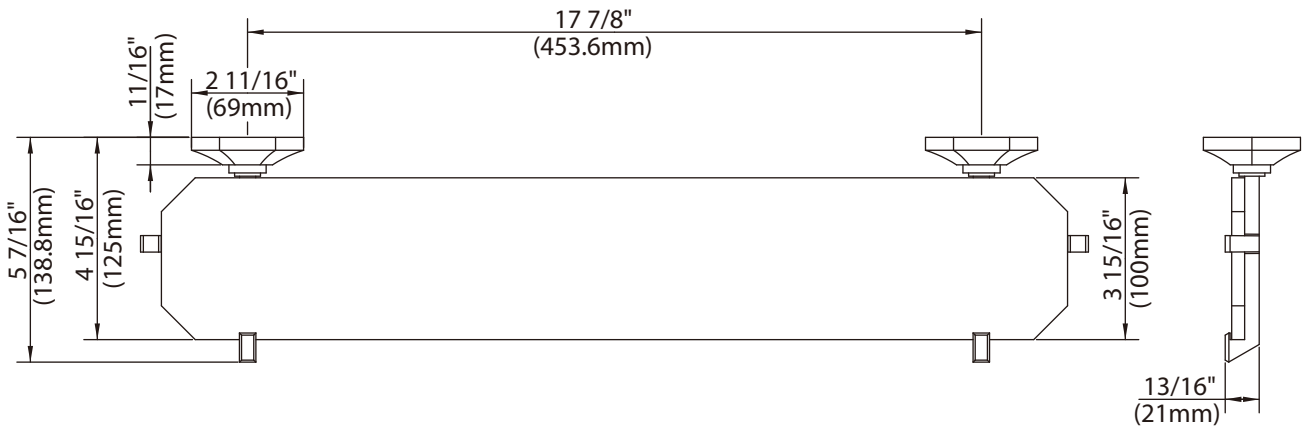

LEFROY BROOKS

1 8 2 8 T R O U T M A N S T R E E T
R I D G E W O O D N E W Y O R K N Y 1 1 3 8 5 U S A
T: +1(718) 302 5292 F: +1(718) 302 4177

M1-5201

18" GLASS SHELF

DIMENSIONAL DATA SHEET

DATE: 21 March 2013

No: B7781001

COPYRIGHT © LBIP LTD 2012. ALL RIGHTS RESERVED.

DIMENSIONS IN INCHES & MILLIMETRES

WHILST EVERY EFFORT IS MADE TO ENSURE THE ACCURACY OF THESE DATA SHEETS THEY ARE SUBJECT TO CHANGE WITHOUT NOTICE AS PART OF THE COMPANY'S PRODUCT DEVELOPMENT PROCESS

M1-5201

18" GLASS SHELF

- | | | | |
|---|---------------------------|----|------------------------------|
| 1 | Fixing kit (290411) | 6 | Decorative ring (243192) |
| 2 | Mounting bracket (293190) | 7 | Allen key (031000) |
| 3 | Screw (292550) | 8 | Side bracket (L) (244360H) |
| 4 | Wall plate (241682) | 9 | Glass (265400) |
| 5 | Set screw (075039) | 10 | Side bracket (R) (244360C) |