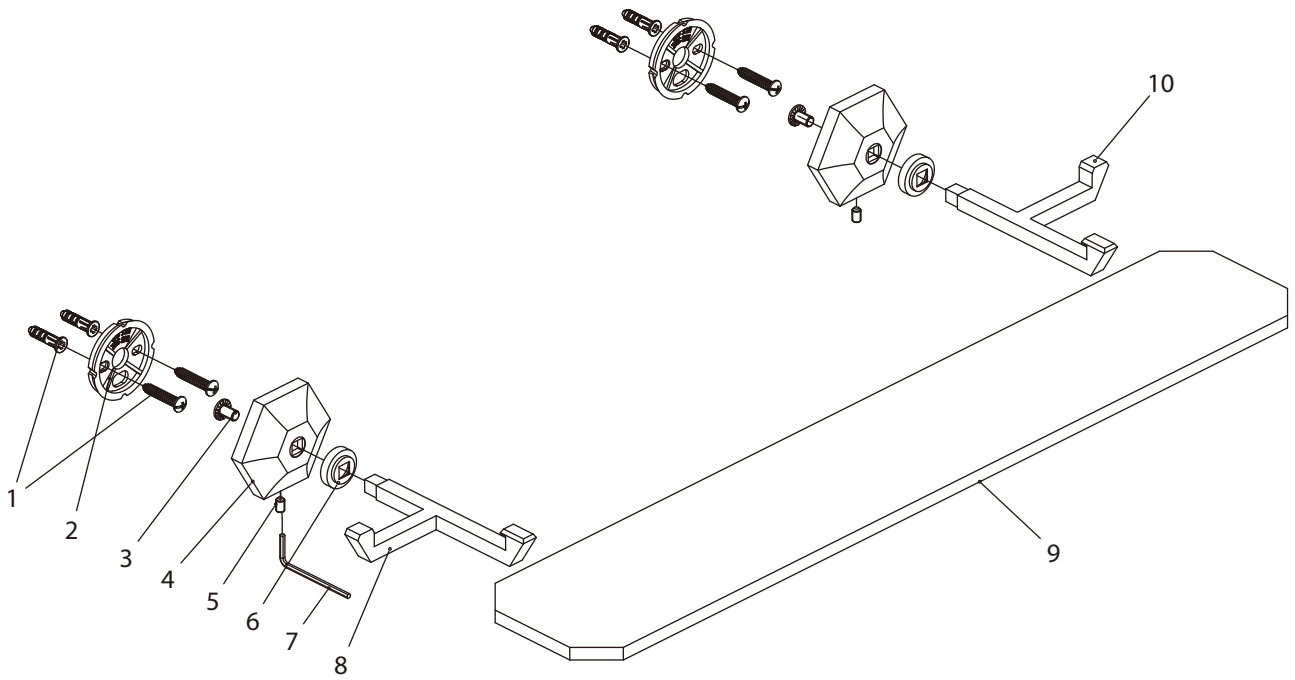

No: B7781001

COPYRIGHT © LBIP LTD 2012. ALL RIGHTS RESERVED.

DIMENSIONS IN INCHES & MILLIMETRES

WHILST EVERY EFFORT IS MADE TO ENSURE THE ACCURACY OF THESE DATA SHEETS THEY ARE SUBJECT TO CHANGE WITHOUT NOTICE AS PART OF THE COMPANY'S PRODUCT DEVELOPMENT PROCESS

M1-5201

18" GLASS SHELF

- | | | | |
|---|---------------------------|----|------------------------------|
| 1 | Fixing kit (290411) | 6 | Decorative ring (243192) |
| 2 | Mounting bracket (293190) | 7 | Allen key (031000) |
| 3 | Screw (292550) | 8 | Side bracket (L) (244360H) |
| 4 | Wall plate (241682) | 9 | Glass (265400) |
| 5 | Set screw (075039) | 10 | Side bracket (R) (244360C) |