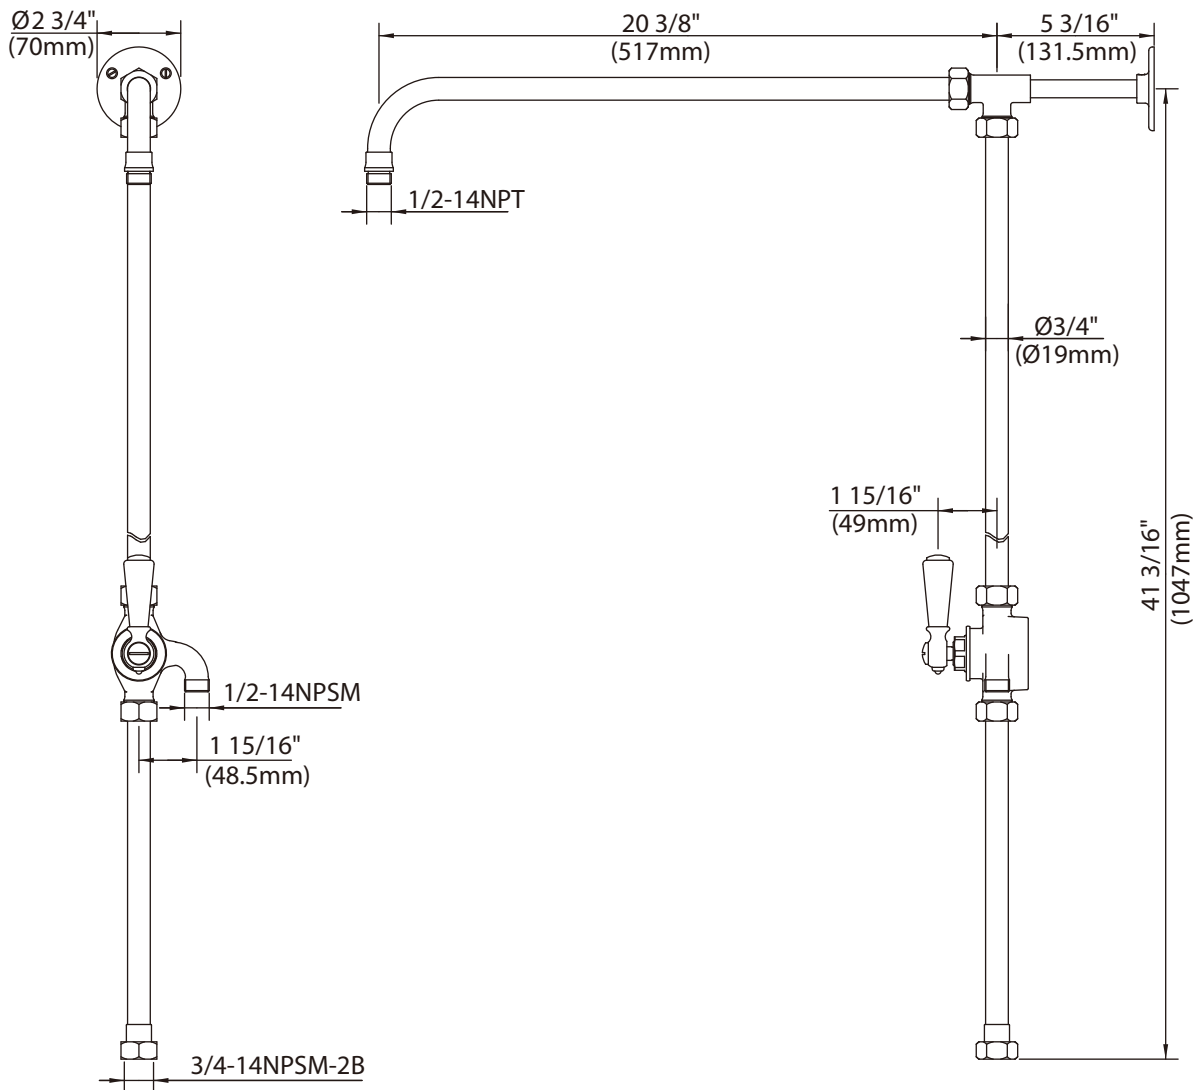

LEFROY BROOKS

1 8 2 8 T R O U T M A N S T R E E T
R I D G E W O O D N E W Y O R K N Y 1 1 3 8 5 U S A
T: +1(718) 302 5292 F: +1(718) 302 4177

CB-4622

RISER KIT TO SUIT BLACK LEVER EXPOSED VALVES &
BATH/SHOWER VALVES

DIMENSIONAL DATA SHEET

DATE: 01 February 2013

No: A66F441

COPYRIGHT © LBIP LTD 2012. ALL RIGHTS RESERVED.

DIMENSIONS IN INCHES & MILLIMETRES

WHILST EVERY EFFORT IS MADE TO ENSURE THE ACCURACY OF THESE DATA SHEETS THEY ARE SUBJECT TO CHANGE WITHOUT NOTICE AS PART OF THE COMPANY'S PRODUCT DEVELOPMENT PROCESS

CB-4622

RISER KIT TO SUIT BLACK LEVER EXPOSED VALVES & BATH/SHOWER VALVES

1	Nut (009078)	10	End cap (109377)	19	Wall bracket (120289)
2	Oil seal (058019)	11	Lever seat (205461)	20	Screw (008706)
3	Riser kit (064295)	12	Screw (008245)	21	Connecting tube (017981)
4	Nut (009078-T)	13	Slotted head (008247)	22	Riser bracket (077094)
5	Compression olive (126135)	14	Screw (017094)	23	Shower arm (035544)
6	Body (066014)	15	Lever (108924)	24	Riser kit (051576)
7	Diverter Cartridge (507775N)	16	Lever cap (109376)	25	Allen key (031000)
8	Nut (009341)	17	Plastic anchor (291000)		
9	Adaptor (067580)	18	Hex socket set screw (008003)		