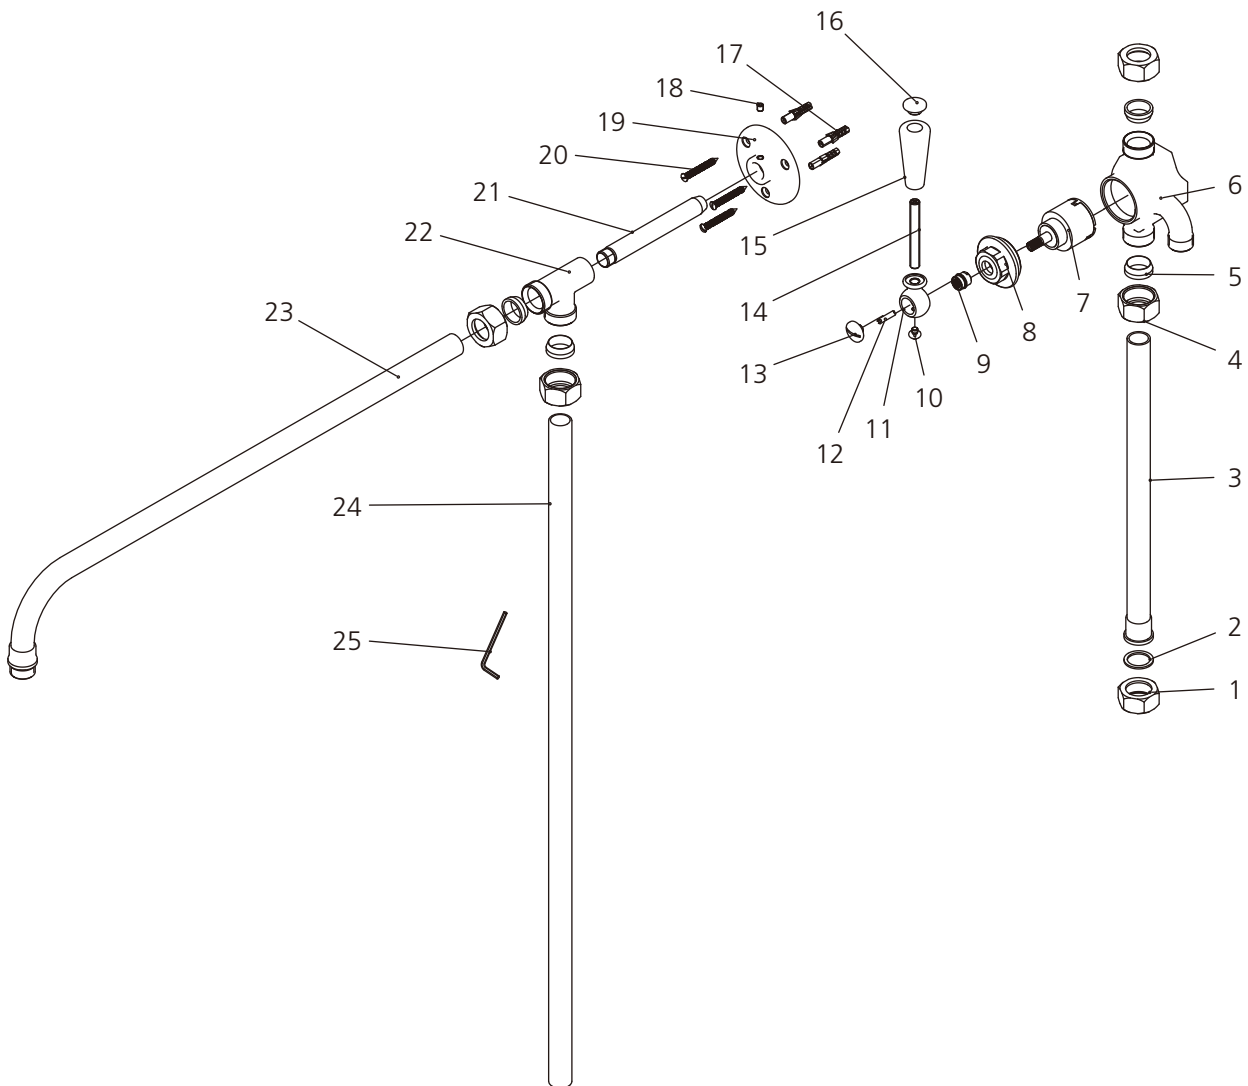

LEFROY BROOKS

1 8 2 8 T R O U T M A N S T R E E T
R I D G E W O O D N E W Y O R K N Y 1 1 3 8 5 U S A
T: +1(718) 302 5292 F: +1(718) 302 4177

CB-4622

RISER KIT TO SUIT BLACK LEVER EXPOSED VALVES &
BATH/SHOWER VALVES

DIMENSIONAL DATA SHEET

DATE: 01 February 2013

No: A66F441

COPYRIGHT © LBIP LTD 2012. ALL RIGHTS RESERVED.

DIMENSIONS IN INCHES & MILLIMETRES

WHILST EVERY EFFORT IS MADE TO ENSURE THE ACCURACY OF THESE DATA SHEETS THEY ARE SUBJECT TO CHANGE WITHOUT NOTICE AS PART OF THE COMPANY'S PRODUCT DEVELOPMENT PROCESS

CB-4622

RISER KIT TO SUIT BLACK LEVER EXPOSED VALVES & BATH/SHOWER VALVES

1	Nut (009078)	10	End cap (109377)	19	Wall bracket (120289)
2	Oil seal (058019)	11	Lever seat (205461)	20	Screw (008706)
3	Riser kit (064295)	12	Screw (008245)	21	Connecting tube (017981)
4	Nut (009078-T)	13	Slotted head (008247)	22	Riser bracket (077094)
5	Compression olive (126135)	14	Screw (017094)	23	Shower arm (035544)
6	Body (066014)	15	Lever (108924)	24	Riser kit (051576)
7	Diverter Cartridge (507775N)	16	Lever cap (109376)	25	Allen key (031000)
8	Nut (009341)	17	Plastic anchor (291000)		
9	Adaptor (067580)	18	Hex socket set screw (008003)		

Standards

IAPMO/cUPC Listed
Meets A112.18.1

Please note :
Final achievable flow rate is dependent on the outlets fitted, see relevant outlets (spouts, roses, sprays) for fully assembled product flow rate.