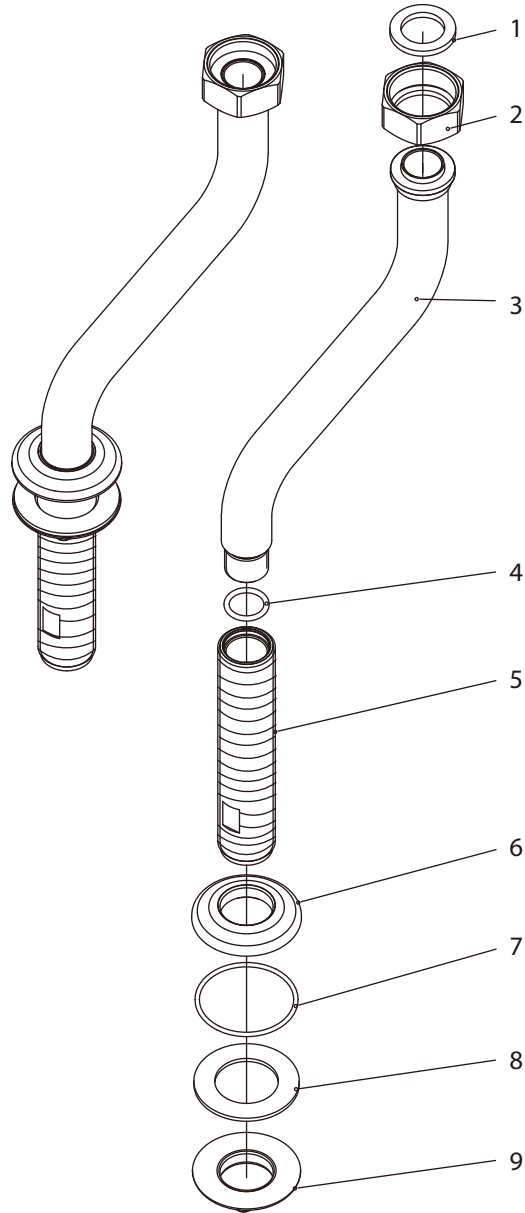

LEFROY BROOKS

1 8 2 8 T R O U T M A N S T R E E T
R I D G E W O O D N E W Y O R K N Y 1 1 3 8 5 U S A
T : + 1 (7 1 8) 3 0 2 5 2 9 2 F : + 1 (7 1 8) 3 0 2 4 1 7 7

C1-2665

EXTENDED LEGS FOR BATH SHOWER MIXER (1 PAIR)

DIMENSIONAL DATA SHEET

DATE: 06 November 2013

No: A66G262

DIMENSIONS IN INCHES & MILLIMETRES

C1-2665

EXTENDED LEGS FOR BATH SHOWER MIXER (1 PAIR)

- 1 Oil seal (068025)
- 2 Nut (009342)
- 3 Leg (020205)
- 4 O-ring (004010N)
- 5 Shank (014648)

- 6 Escutcheon (071457)
- 7 O-ring (072057N)
- 8 Oil seal (010017)
- 9 Nut (054037)

Standards

Meets A112.18.1

Please note :

Final achievable flow rate is dependent on the outlets fitted, see relevant outlets (spouts, roses, sprays) for fully assembled product flow rate.