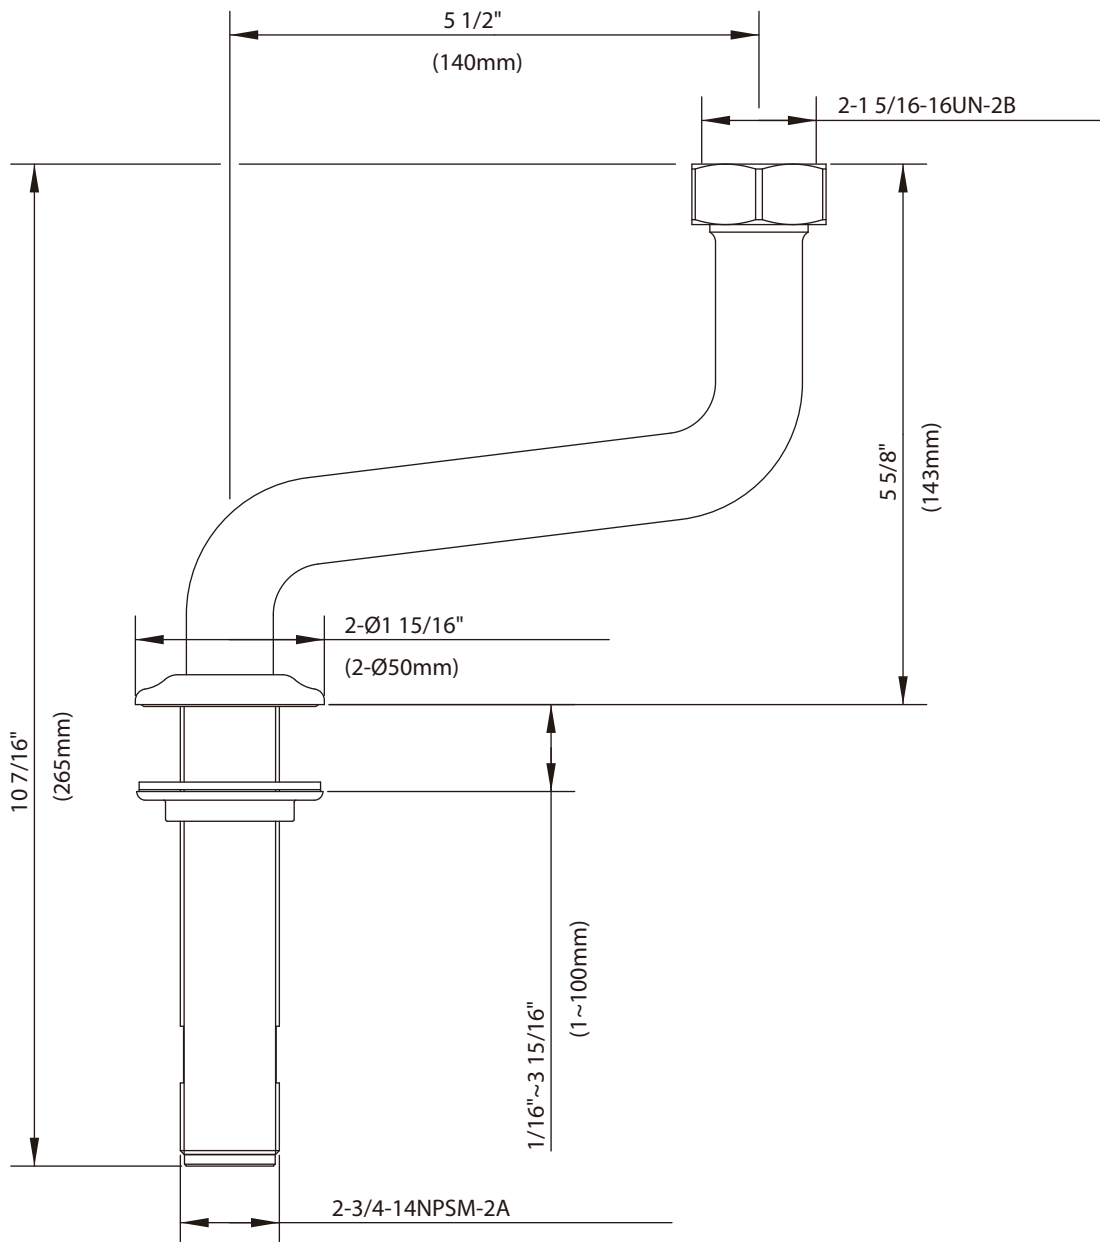

LEFROY BROOKS

1 8 2 8 T R O U T M A N S T R E E T
R I D G E W O O D N E W Y O R K N Y 1 1 3 8 5 U S A
T : + 1 (7 1 8) 3 0 2 5 2 9 2 F : + 1 (7 1 8) 3 0 2 4 1 7 7

C1-2665

EXTENDED LEGS FOR BATH SHOWER MIXER (1 PAIR)

DIMENSIONAL DATA SHEET

DATE: 06 November 2013

No: A66G262

DIMENSIONS IN INCHES & MILLIMETRES

C1-2665

EXTENDED LEGS FOR BATH SHOWER MIXER (1 PAIR)

- 1 Oil seal (068025)
- 2 Nut (009342)
- 3 Leg (020205)
- 4 O-ring (004010N)
- 5 Shank (014648)

- 6 Escutcheon (071457)
- 7 O-ring (072057N)
- 8 Oil seal (010017)
- 9 Nut (054037)

Standards

Meets A112.18.1

Please note :

Final achievable flow rate is dependent on the outlets fitted, see relevant outlets (spouts, roses, sprays) for fully assembled product flow rate.