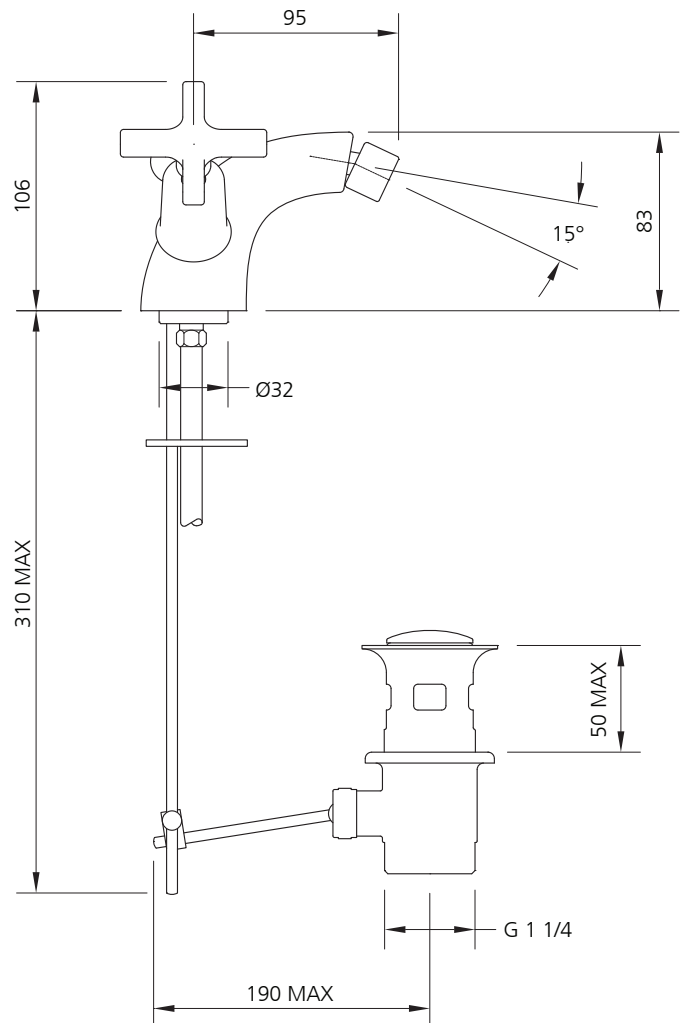

LEFROY BROOKS

IBROC HOUSE ESSEX ROAD
HODDESDON HERTS EN11 0QS UK
T: +44 (0)1992 708 316 F: +44 (0)1992 708 317

MH-1195

MACKINTOSH BIDET MONOBLOC
WITH POP-UP WASTE

DIMENSIONAL DATA SHEET

DATE: 29 July 2010

ISSUE: 020

©COPYRIGHT 2010. CHRISTO LEFROY BROOKS. ALL RIGHTS RESERVED.

DIMENSIONS IN MILLIMETRES

WHILST EVERY EFFORT IS MADE TO ENSURE THE ACCURACY OF THESE DATA SHEETS THEY ARE SUBJECT TO CHANGE WITHOUT NOTICE AS PART OF THE COMPANY'S PRODUCT DEVELOPMENT PROCESS