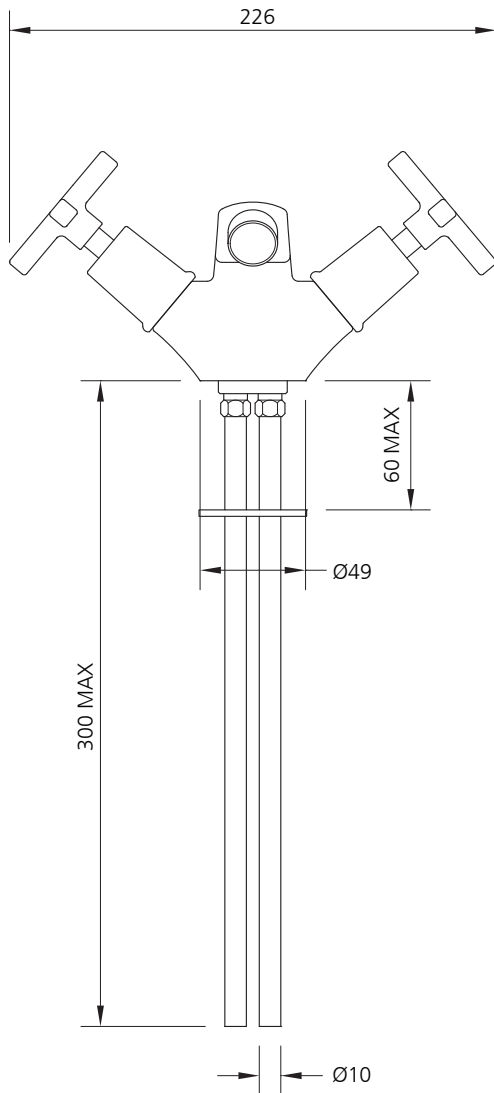

LEFROY BROOKS

IBROC HOUSE ESSEX ROAD
HODDESDON HERTS EN11 0QS UK
T: +44 (0)1992 708 316 F: +44 (0)1992 708 317

MH-1195

MACKINTOSH BIDET MONOBLOC
WITH POP-UP WASTE

DIMENSIONAL DATA SHEET

DATE: 29 July 2010

ISSUE: 020

©COPYRIGHT 2010. CHRISTO LEFROY BROOKS. ALL RIGHTS RESERVED.

DIMENSIONS IN MILLIMETRES

WHILST EVERY EFFORT IS MADE TO ENSURE THE ACCURACY OF THESE DATA SHEETS THEY ARE SUBJECT TO CHANGE WITHOUT NOTICE AS PART OF THE COMPANY'S PRODUCT DEVELOPMENT PROCESS