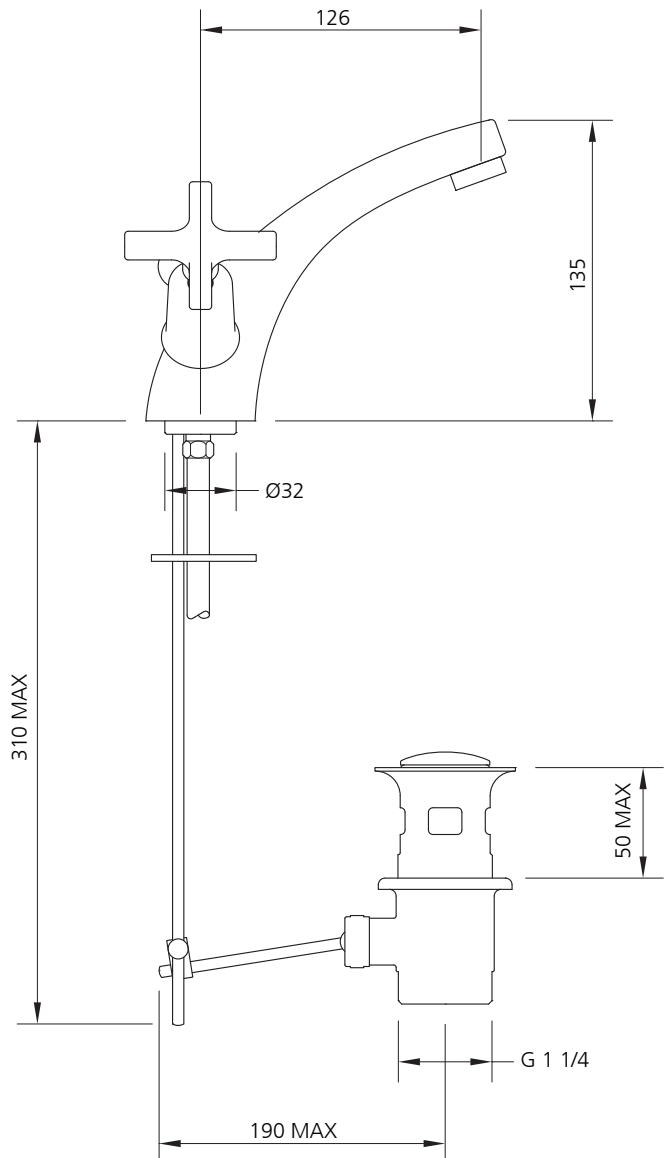

LEFROY BROOKS

IBROC HOUSE ESSEX ROAD
HODDESDON HERTS EN11 0QS UK
T: +44 (0)1992 708 316 F: +44 (0)1992 708 317

MH-1185

MACKINTOSH BASIN MONOBLOC
WITH POP-UP WASTE

DIMENSIONAL DATA SHEET

DATE: 29 July 2010

ISSUE: 020

©COPYRIGHT 2010. CHRISTO LEFROY BROOKS. ALL RIGHTS RESERVED.

DIMENSIONS IN MILLIMETRES

WHILST EVERY EFFORT IS MADE TO ENSURE THE ACCURACY OF THESE DATA SHEETS THEY ARE SUBJECT TO CHANGE WITHOUT NOTICE AS PART OF THE COMPANY'S PRODUCT DEVELOPMENT PROCESS