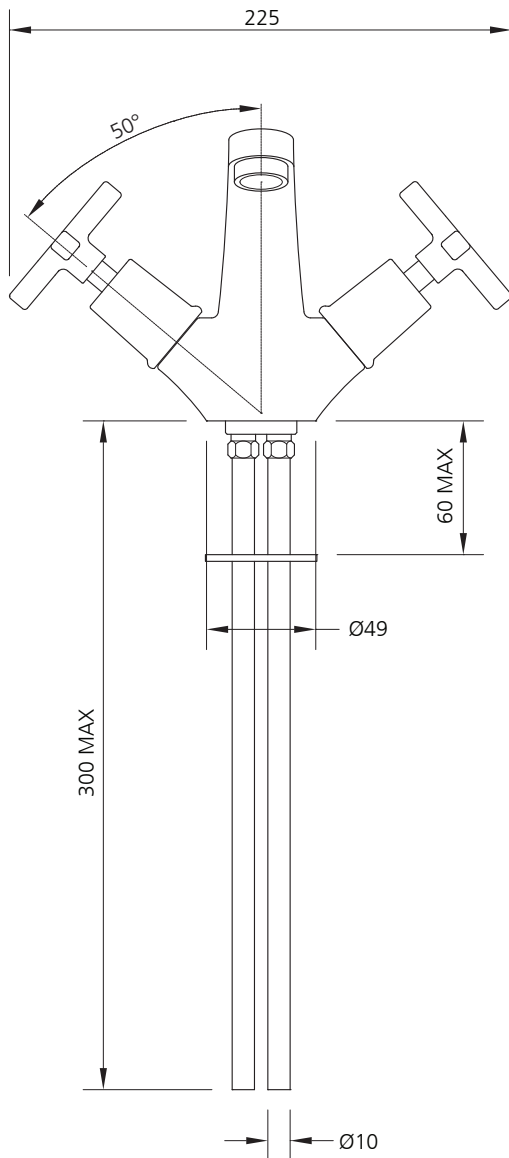

LEFROY BROOKS

IBROC HOUSE ESSEX ROAD
HODDESDON HERTS EN11 0QS UK
T: +44 (0)1992 708 316 F: +44 (0)1992 708 317

MH-1185

MACKINTOSH BASIN MONOBLOC
WITH POP-UP WASTE

DIMENSIONAL DATA SHEET

DATE: 29 July 2010

ISSUE: 020

©COPYRIGHT 2010. CHRISTO LEFROY BROOKS. ALL RIGHTS RESERVED.

DIMENSIONS IN MILLIMETRES

WHILST EVERY EFFORT IS MADE TO ENSURE THE ACCURACY OF THESE DATA SHEETS THEY ARE SUBJECT TO CHANGE WITHOUT NOTICE AS PART OF THE COMPANY'S PRODUCT DEVELOPMENT PROCESS