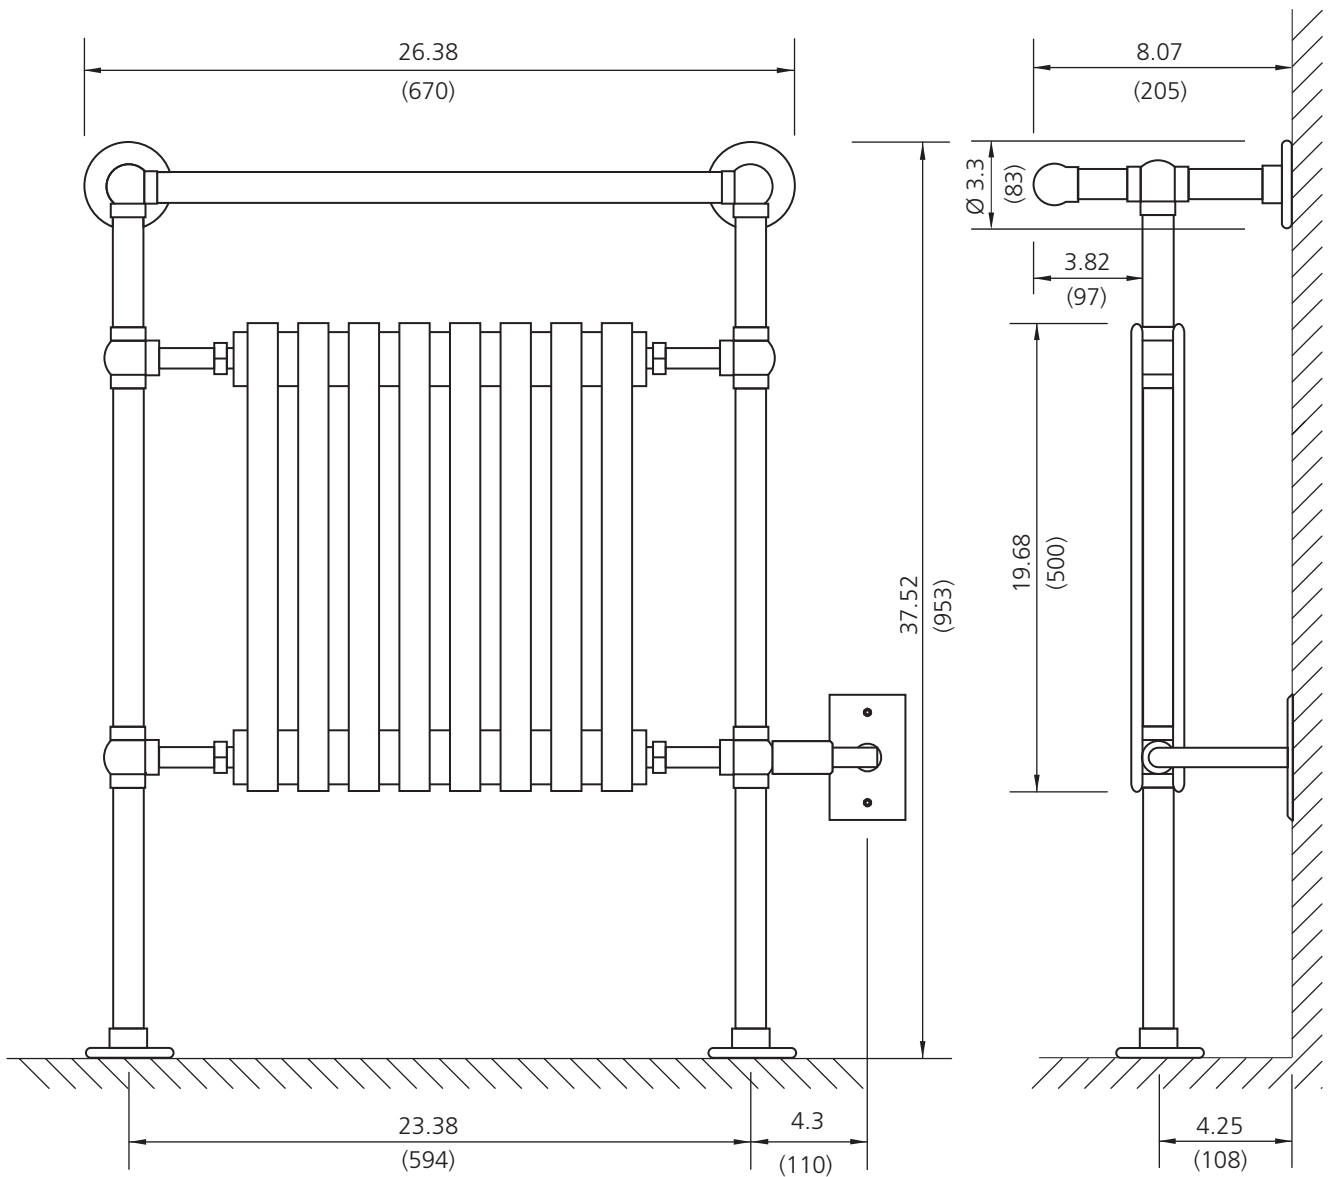

LEFROY BROOKS

1 8 2 8 T R O U T M A N S T R E E T
R I D G E W O O D N E W Y O R K N Y 1 1 3 8 5 U S A
T : + 1 (7 1 8) 3 0 2 5 2 9 2 F : + 1 (7 1 8) 3 0 2 4 1 7 7

LB 3202

CLASSIC BALL JOINTED CAST IRON RADIATOR

DIMENSIONAL DATA SHEET

DATE: 30 JANUARY 2013

COPYRIGHT © LBIP LTD 2013. ALL RIGHTS RESERVED

DIMENSIONS IN INCHES & MILLIMETRES

WHILST EVERY EFFORT IS MADE TO ENSURE THE ACCURACY OF THESE DATA SHEETS THEY ARE SUBJECT TO CHANGE WITHOUT NOTICE AS PART OF THE COMPANY'S PRODUCT DEVELOPMENT PROCESS