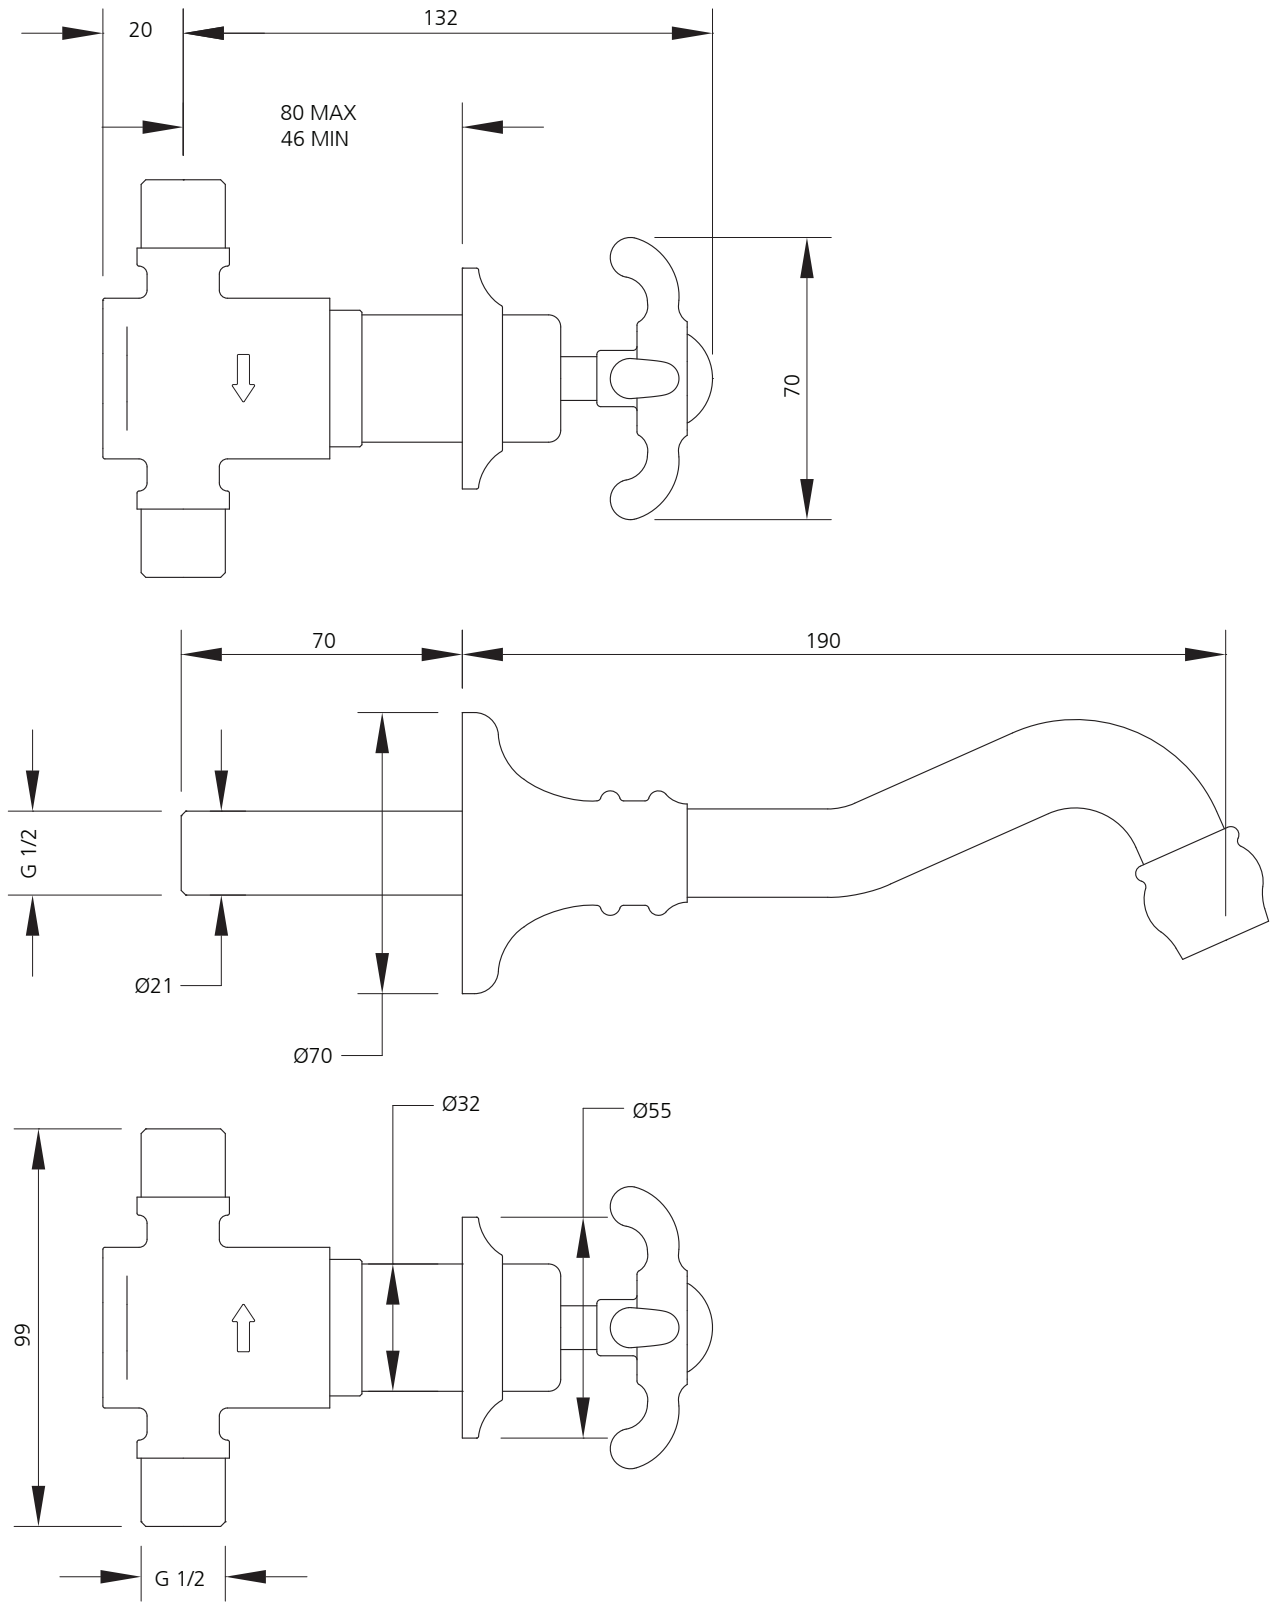

LEFROY BROOKS

IBROC HOUSE ESSEX ROAD
HODDESDON HERTS EN11 0QS UK
T: +44 (0)1992 708 316 F: +44 (0)1992 708 317

FH-1208

LA CHAPELLE THREE HOLE WALL MOUNTED BASIN MIXER

DIMENSIONAL DATA SHEET

DATE: 25 May 2010

ISSUE: 031

©COPYRIGHT 2010. CHRISTO LEFROY BROOKS. ALL RIGHTS RESERVED.

DIMENSIONS IN MILLIMETRES

WHILST EVERY EFFORT IS MADE TO ENSURE THE ACCURACY OF THESE DATA SHEETS THEY ARE SUBJECT TO CHANGE WITHOUT NOTICE AS PART OF THE COMPANY'S PRODUCT DEVELOPMENT PROCESS