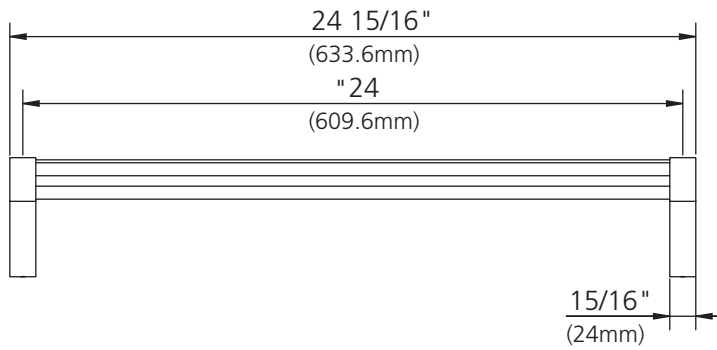

LEFROY BROOKS

1 8 2 8 T R O U T M A N S T R E E T
R I D G E W O O D N E W Y O R K N Y 1 1 3 8 5 U S A
T: +1(718) 302 5292 F: +1(718) 302 4177

K1-5122
24" TOWEL RACK

DIMENSIONAL DATA SHEET

DATE: 04 May 2011

No: B5811700

©COPYRIGHT 2009, CHRISTO LEFROY BROOKS. ALL RIGHTS RESERVED.

DIMENSIONS IN INCHES & MILLIMETRES

WHILST EVERY EFFORT IS MADE TO ENSURE THE ACCURACY OF THESE DATA SHEETS THEY ARE SUBJECT TO CHANGE WITHOUT NOTICE AS PART OF THE COMPANY'S PRODUCT DEVELOPMENT PROCESS

K1-5122

24" TOWEL RACK

- 1 Anchor bolt and screw (290605)
- 2 Mounting bracket (293001)
- 3 Set screw (292556)
- 4 Bracket (244019H)
- 5 O-ring (048051)
- 6 Bolt (254585)

- 7 Shaft (250014)
- 8 Shaft (250955)
- 9 Allen key (031003)
- 10 Bolt (254106)
- 11 Bracket (244019C)