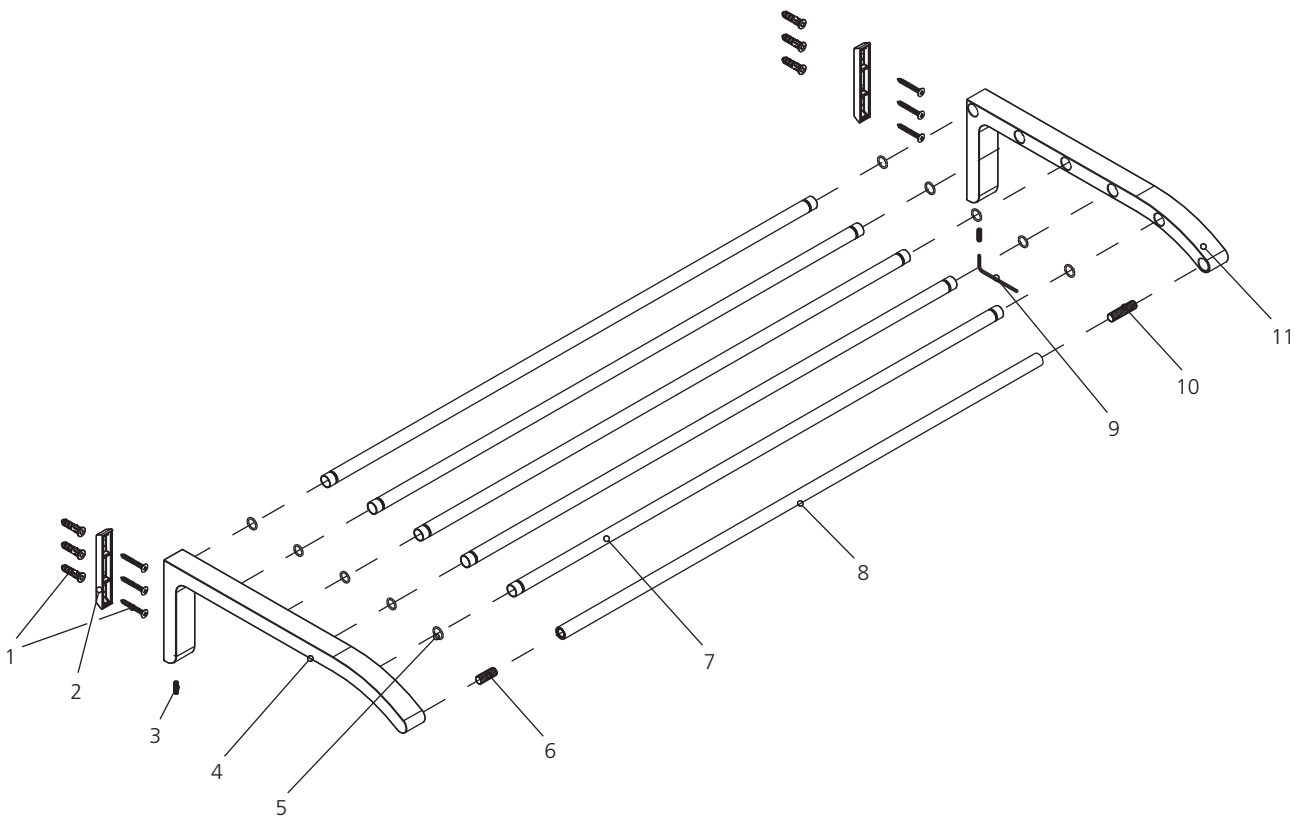

No: B5811700

©COPYRIGHT 2009, CHRISTO LEFROY BROOKS. ALL RIGHTS RESERVED.

DIMENSIONS IN INCHES & MILLIMETRES

WHILST EVERY EFFORT IS MADE TO ENSURE THE ACCURACY OF THESE DATA SHEETS THEY ARE SUBJECT TO CHANGE WITHOUT NOTICE AS PART OF THE COMPANY'S PRODUCT DEVELOPMENT PROCESS

K1-5122

24" TOWEL RACK

- 1 Anchor bolt and screw (290605)
- 2 Mounting bracket (293001)
- 3 Set screw (292556)
- 4 Bracket (244019H)
- 5 O-ring (048051)
- 6 Bolt (254585)

- 7 Shaft (250014)
- 8 Shaft (250955)
- 9 Allen key (031003)
- 10 Bolt (254106)
- 11 Bracket (244019C)