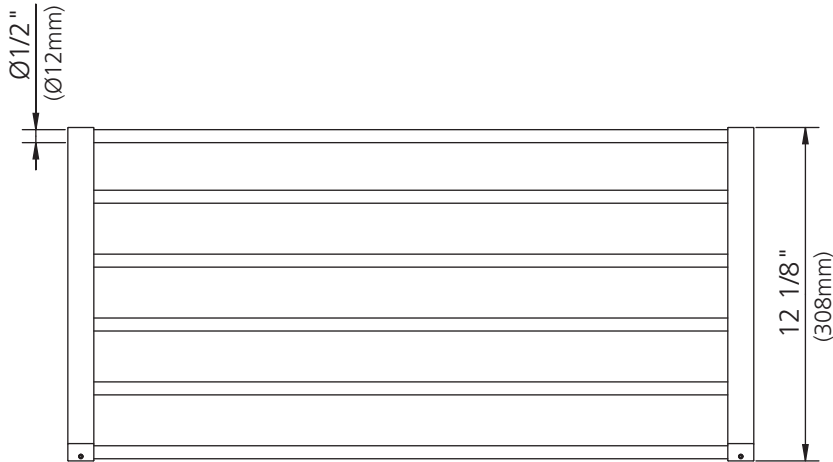

LEFROY BROOKS

1 8 2 8 T R O U T M A N S T R E E T
R I D G E W O O D N E W Y O R K N Y 1 1 3 8 5 U S A
T: +1(718) 302 5292 F: +1(718) 302 4177

K1-5122
24" TOWEL RACK

DIMENSIONAL DATA SHEET

DATE: 04 May 2011

No: B5811700

©COPYRIGHT 2009, CHRISTO LEFROY BROOKS. ALL RIGHTS RESERVED.

DIMENSIONS IN INCHES & MILLIMETRES

WHILST EVERY EFFORT IS MADE TO ENSURE THE ACCURACY OF THESE DATA SHEETS THEY ARE SUBJECT TO CHANGE WITHOUT NOTICE AS PART OF THE COMPANY'S PRODUCT DEVELOPMENT PROCESS

K1-5122

24" TOWEL RACK

- 1 Anchor bolt and screw (290605)
- 2 Mounting bracket (293001)
- 3 Set screw (292556)
- 4 Bracket (244019H)
- 5 O-ring (048051)
- 6 Bolt (254585)

- 7 Shaft (250014)
- 8 Shaft (250955)
- 9 Allen key (031003)
- 10 Bolt (254106)
- 11 Bracket (244019C)