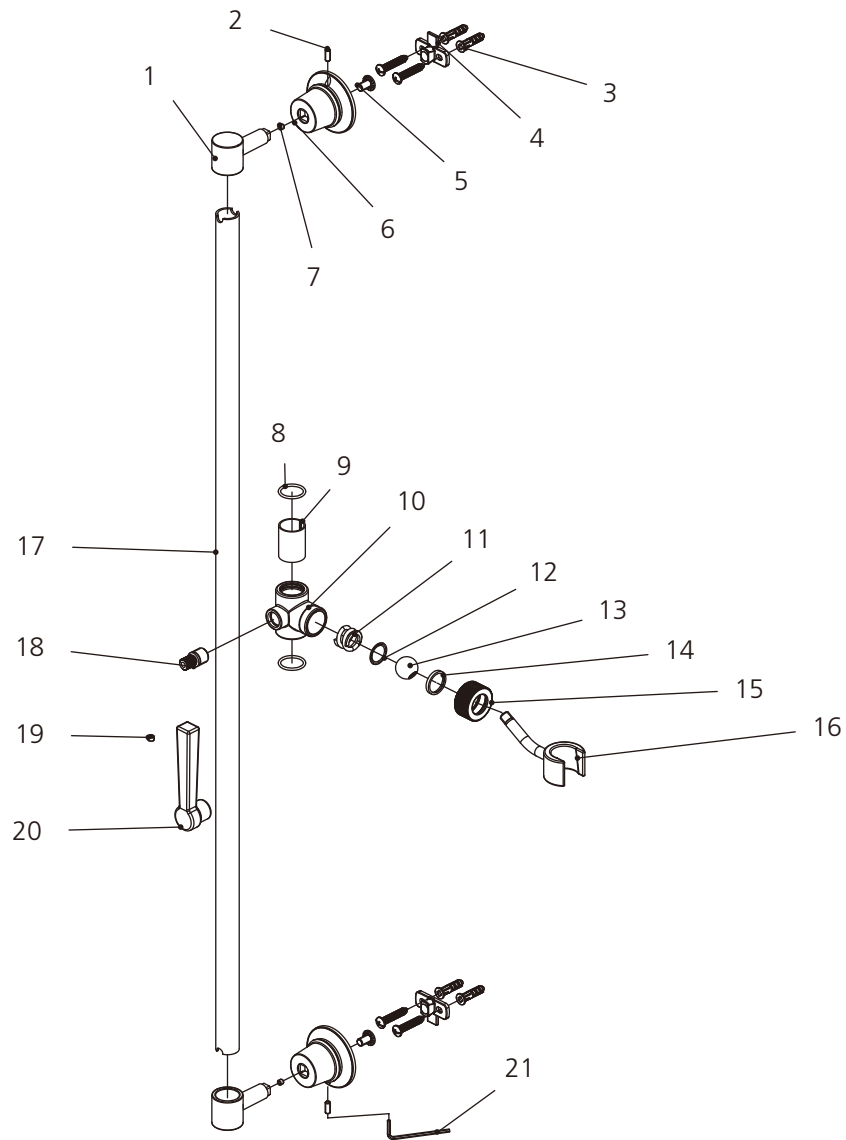

LEFROY BROOKS

1 8 2 8 T R O U T M A N S T R E E T
R I D G E W O O D N E W Y O R K N Y 1 1 3 8 5 U S A
T : + 1 (7 1 8) 3 0 2 5 2 9 2 F : + 1 (7 1 8) 3 0 2 4 1 7 7

M2-4534

SHOWER SLIDING RAIL WITH LEVER

DIMENSIONAL DATA SHEET

DATE: 02 JULY 2014

No: A66G482

COPYRIGHT © LBIP LTD 2012. ALL RIGHTS RESERVED.

DIMENSIONS IN INCHES & MILLIMETRES

WHILST EVERY EFFORT IS MADE TO ENSURE THE ACCURACY OF THESE DATA SHEETS THEY ARE SUBJECT TO CHANGE WITHOUT NOTICE AS PART OF THE COMPANY'S PRODUCT DEVELOPMENT PROCESS

M2-4534

SHOWER SLIDING RAIL WITH LEVER

1	Post (244043)	8	O-ring (004037N)	15	Nut (009317)
2	Set screw (292547)	9	Fixer (126099)	16	Shower bracket (117003)
3	Fixing kit (290411)	10	Seat (126001)	17	Brass tube (020982)
4	Mounting bracket (293014-3)	11	Spring (005156)	18	Adaptor (067445)
5	screw (292550)	12	Washer (013614)	19	Set screw (292598)
6	Bracket (245025)	13	Ball joint (067444)	20	Handle (029686)
7	Set screw (065086)	14	Washer (060023)	21	Allen key (031003)