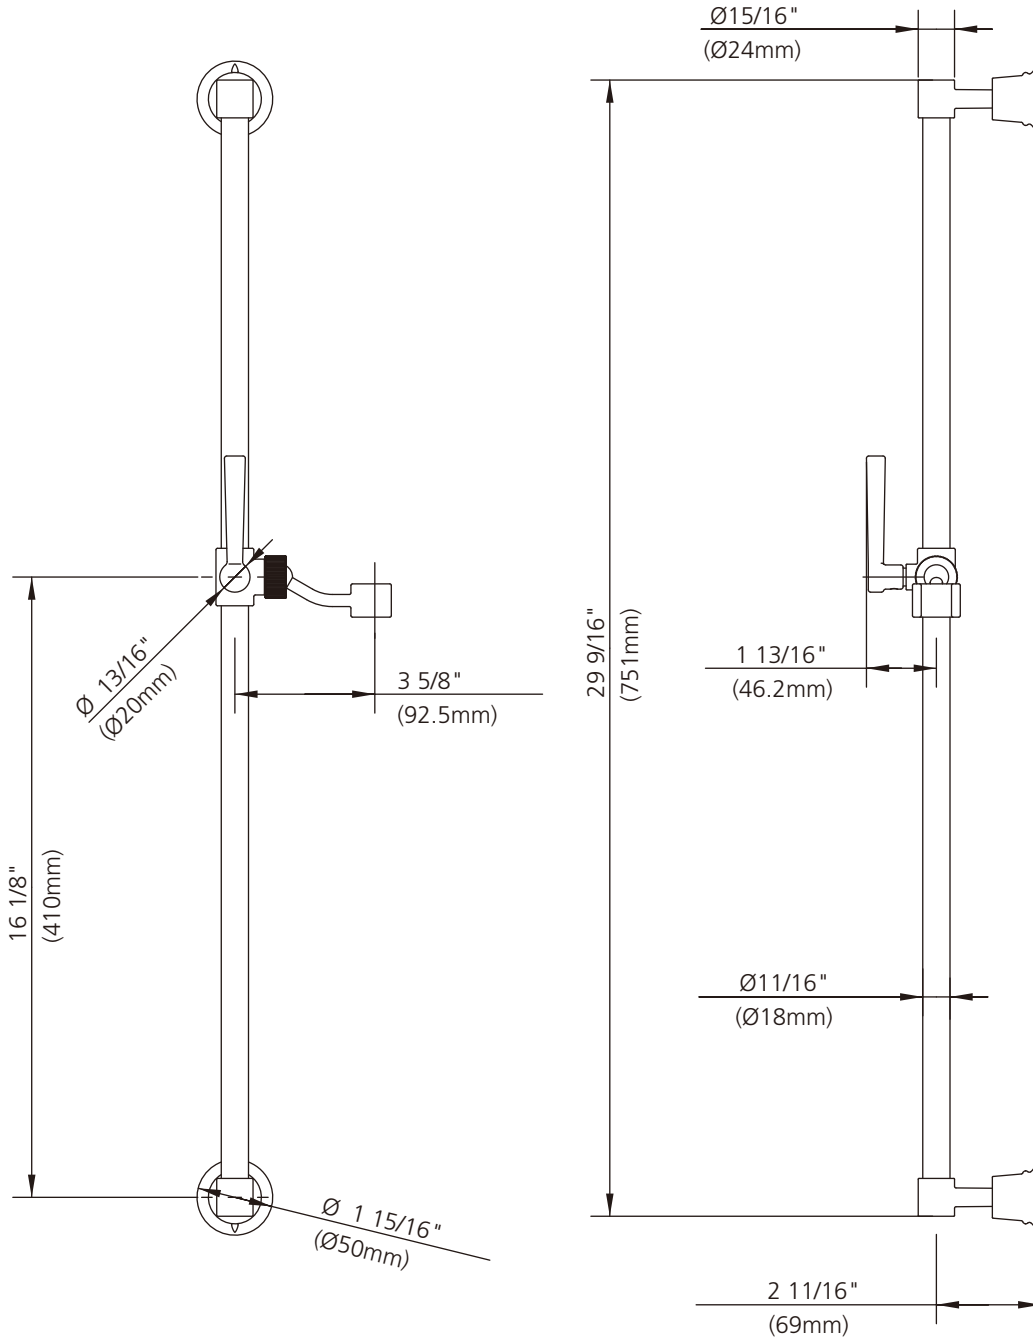

LEFROY BROOKS

1 8 2 8 T R O U T M A N S T R E E T
R I D G E W O O D N E W Y O R K N Y 1 1 3 8 5 U S A
T : + 1 (7 1 8) 3 0 2 5 2 9 2 F : + 1 (7 1 8) 3 0 2 4 1 7 7

M2-4534

SHOWER SLIDING RAIL WITH LEVER

DIMENSIONAL DATA SHEET

DATE: 02 JULY 2014

No: A66G482

COPYRIGHT © LBIP LTD 2012. ALL RIGHTS RESERVED.

DIMENSIONS IN INCHES & MILLIMETRES

WHILST EVERY EFFORT IS MADE TO ENSURE THE ACCURACY OF THESE DATA SHEETS THEY ARE SUBJECT TO CHANGE WITHOUT NOTICE AS PART OF THE COMPANY'S PRODUCT DEVELOPMENT PROCESS

M2-4534

SHOWER SLIDING RAIL WITH LEVER

1	Post (244043)	8	O-ring (004037N)	15	Nut (009317)
2	Set screw (292547)	9	Fixer (126099)	16	Shower bracket (117003)
3	Fixing kit (290411)	10	Seat (126001)	17	Brass tube (020982)
4	Mounting bracket (293014-3)	11	Spring (005156)	18	Adaptor (067445)
5	screw (292550)	12	Washer (013614)	19	Set screw (292598)
6	Bracket (245025)	13	Ball joint (067444)	20	Handle (029686)
7	Set screw (065086)	14	Washer (060023)	21	Allen key (031003)