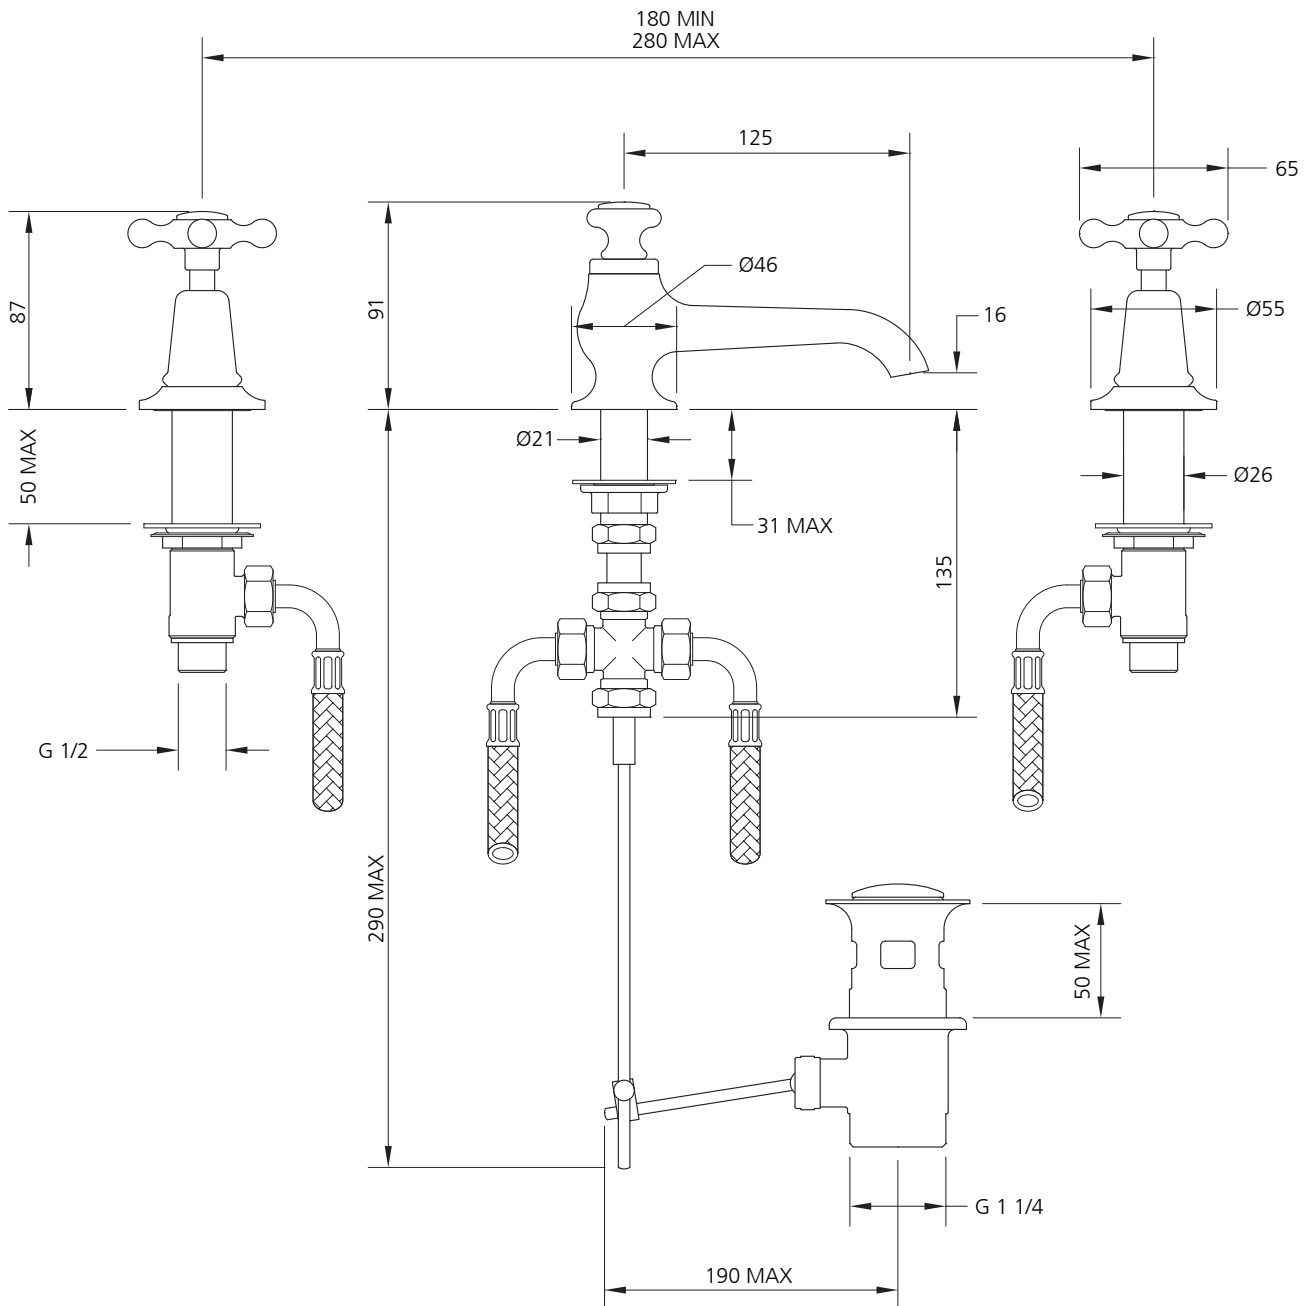

LEFROY BROOKS

IBROC HOUSE ESSEX ROAD
HODDESDON HERTS EN11 0QS UK
T: +44 (0)1992 708 316 F: +44 (0)1992 708 317

CH-1224

CONNAUGHT THREE HOLE BASIN MIXER
WITH HANDWHEELS AND POP-UP WASTE

DIMENSIONAL DATA SHEET

DATE: 21 May 2010

ISSUE: 018

©COPYRIGHT 2010. CHRISTO LEFROY BROOKS. ALL RIGHTS RESERVED.

DIMENSIONS IN MILLIMETRES

WHILST EVERY EFFORT IS MADE TO ENSURE THE ACCURACY OF THESE DATA SHEETS THEY ARE SUBJECT TO CHANGE WITHOUT NOTICE AS PART OF THE COMPANY'S PRODUCT DEVELOPMENT PROCESS