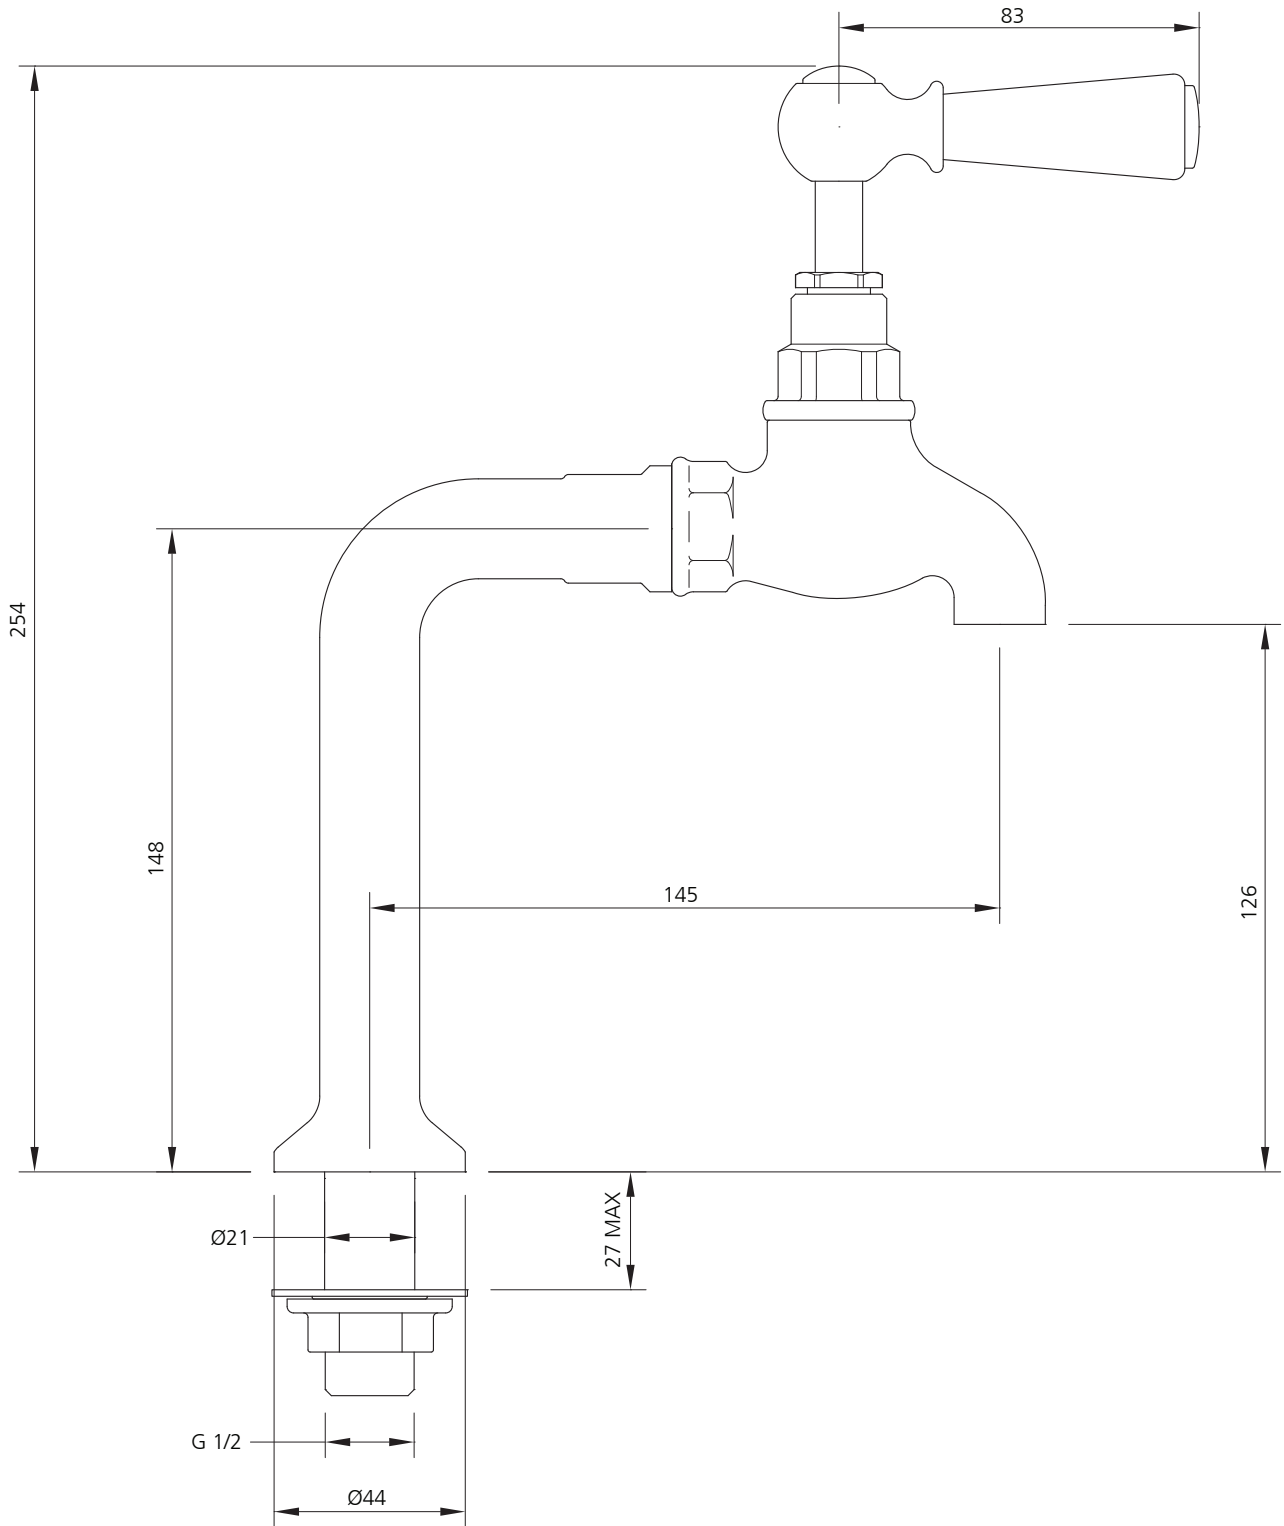

**LEFROY BROOKS**

IBROC HOUSE ESSEX ROAD  
HODDESDON HERTS EN11 OQS UK  
T: +44 (0)1992 708 316 F: +44 (0)1992 708 317

**WL-1590**

WHITE CERAMIC LEVER KITCHEN BIBCOCK  
AND PILLARS (1 PAIR)

**DIMENSIONAL DATA SHEET**

DATE: 4 August 2010

ISSUE: 027 A

©COPYRIGHT 2010. CHRISTO LEFROY BROOKS. ALL RIGHTS RESERVED.

DIMENSIONS IN MILLIMETRES

WHILST EVERY EFFORT IS MADE TO ENSURE THE ACCURACY OF THESE DATA SHEETS THEY ARE SUBJECT TO CHANGE WITHOUT NOTICE AS PART OF THE COMPANY'S PRODUCT DEVELOPMENT PROCESS