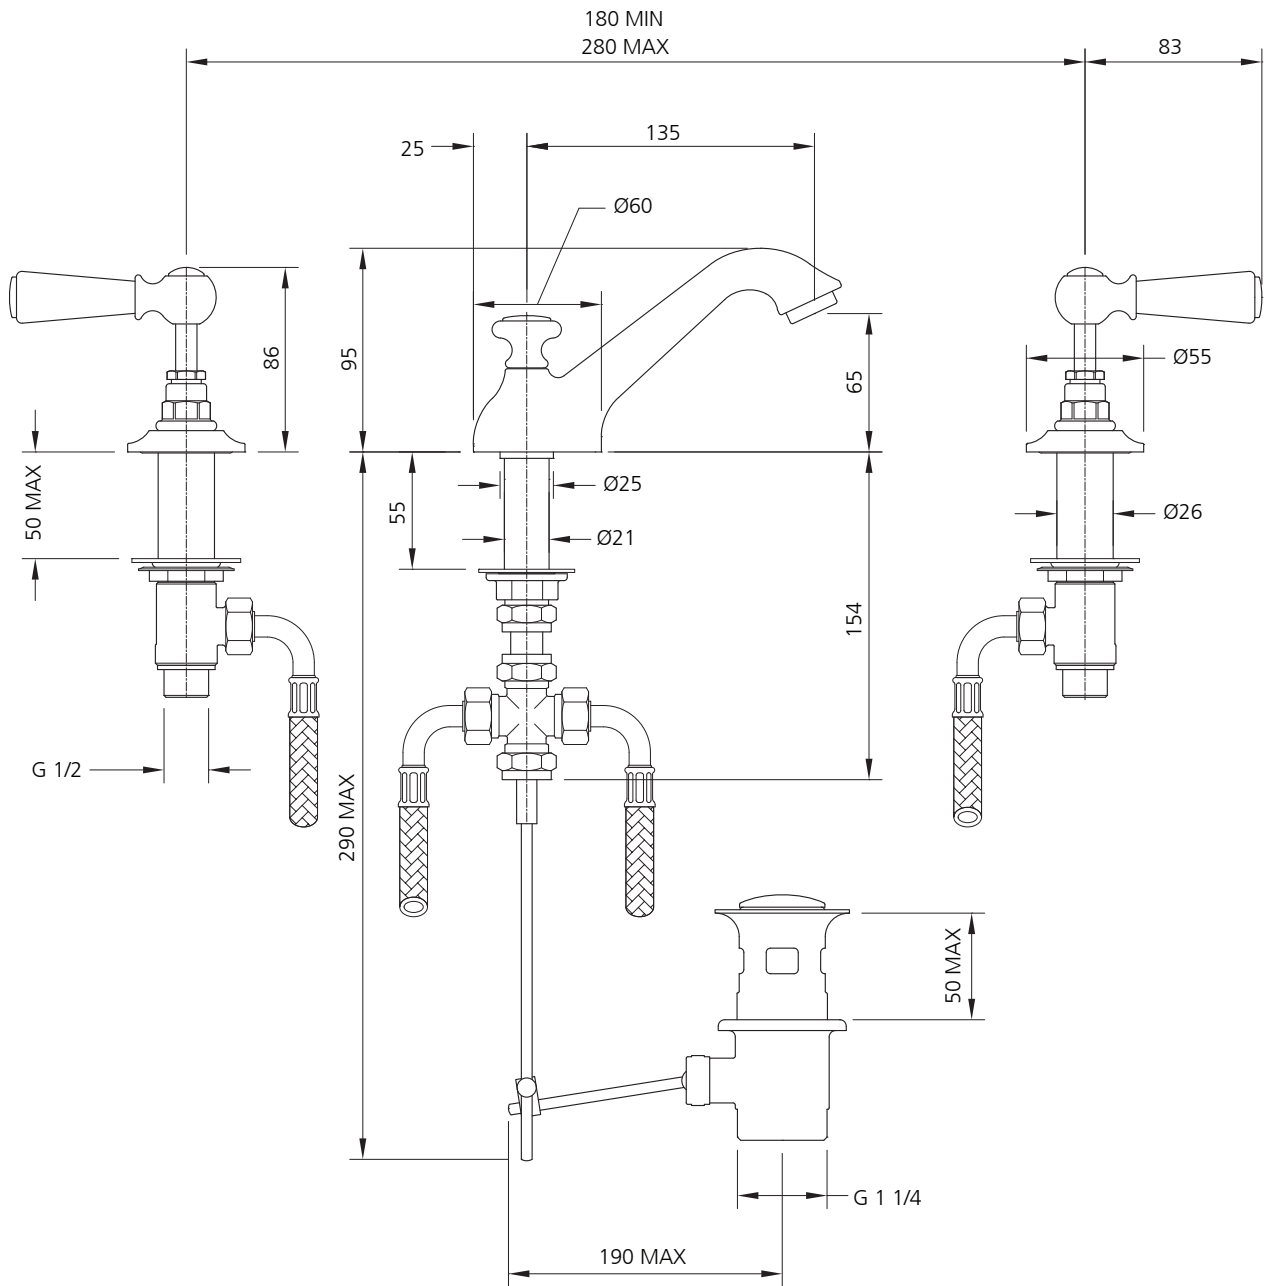

LEFROY BROOKS

IBROC HOUSE ESSEX ROAD
HODDESDON HERTS EN11 OQS UK
T: +44 (0)1992 708 316 F: +44 (0)1992 708 317

WL-1216

EDWARDIAN THREE HOLE BASIN MIXER
WITH WHITE LEVERS AND POP-UP WASTE

DIMENSIONAL DATA SHEET

DATE: 3 August 2010

ISSUE: 007 A

©COPYRIGHT 2010. CHRISTO LEFROY BROOKS. ALL RIGHTS RESERVED.

DIMENSIONS IN MILLIMETRES

WHILST EVERY EFFORT IS MADE TO ENSURE THE ACCURACY OF THESE DATA SHEETS THEY ARE SUBJECT TO CHANGE WITHOUT NOTICE AS PART OF THE COMPANY'S PRODUCT DEVELOPMENT PROCESS