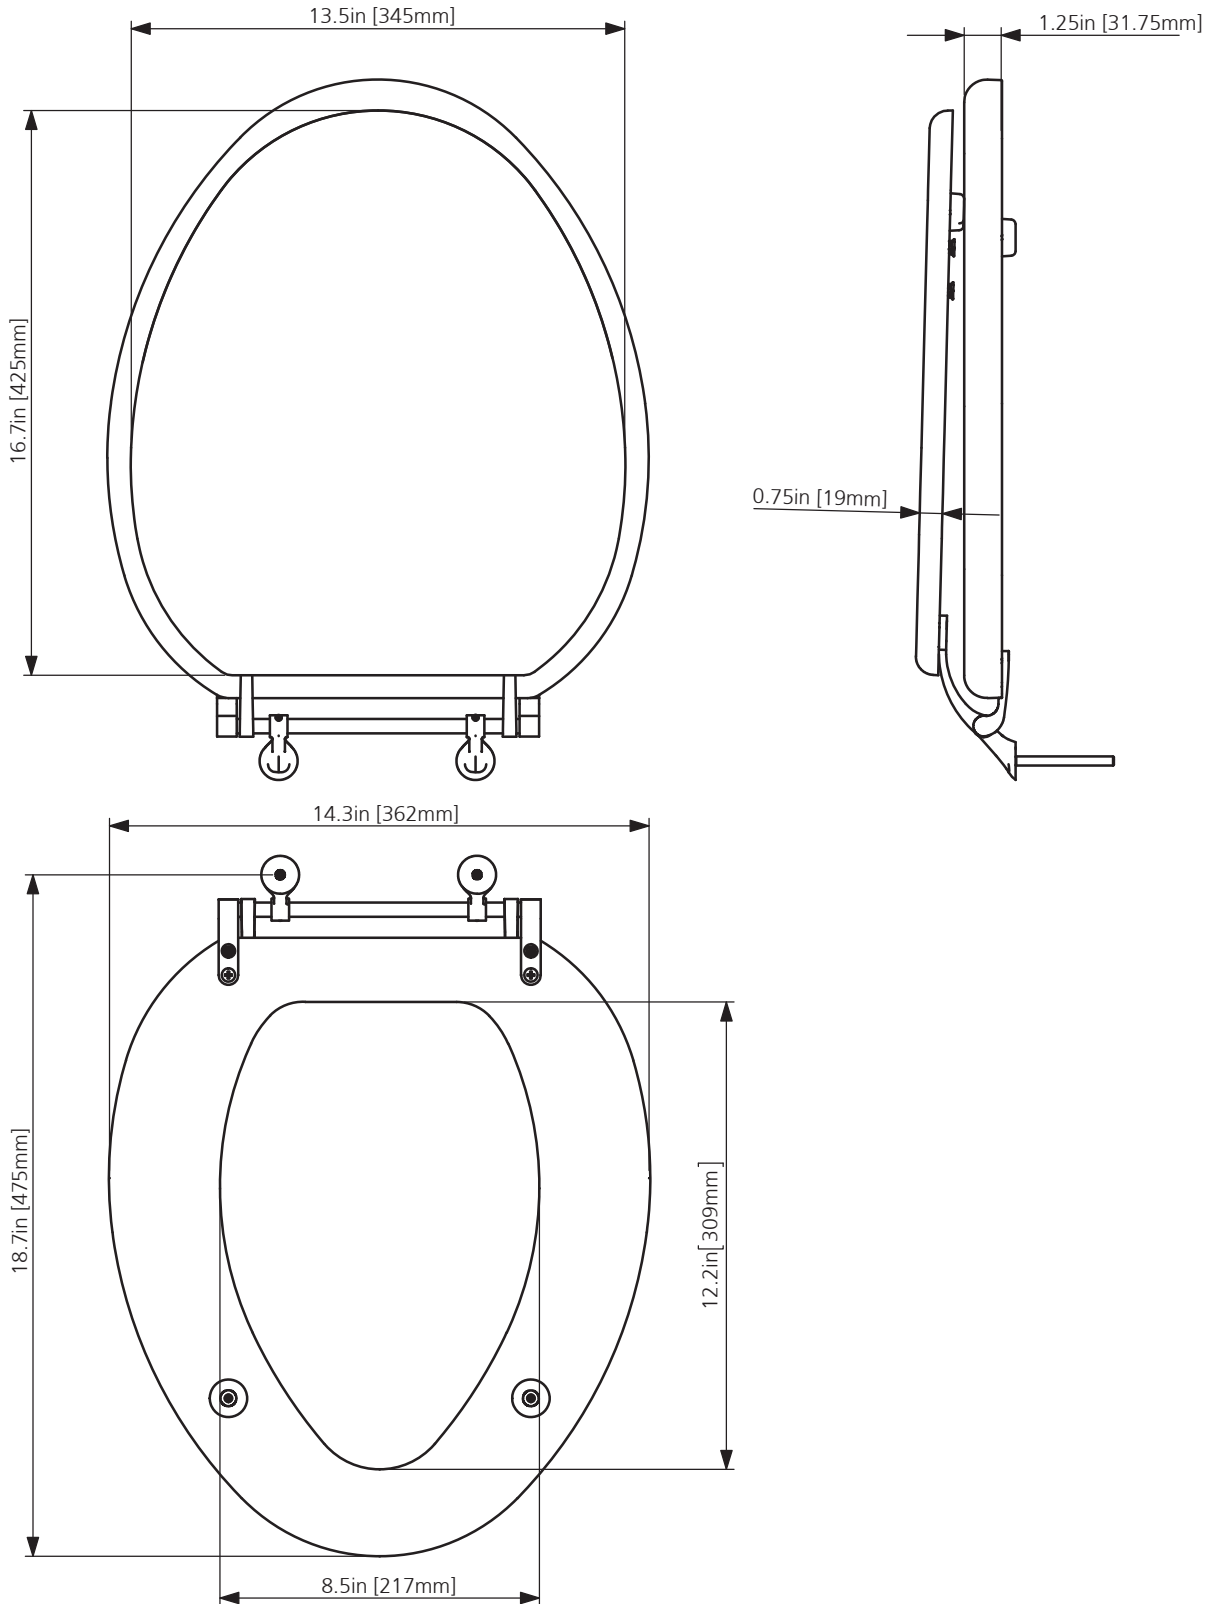

LEFROY BROOKS

1 8 2 8 T R O U T M A N S T R E E T
R I D G E W O O D N E W Y O R K N Y 1 1 3 8 5 U S A
T : + 1 (7 1 8) 3 0 2 5 2 9 2 F : + 1 (7 1 8) 3 0 2 4 1 7 7

TB-6009

CLASSIC BLACK ELONGATED TOILET SEAT WITH BAR HINGE

DIMENSIONAL DATA SHEET

DATE: 15th February 2012

No:

©COPYRIGHT 2009. CHRISTO LEFROY BROOKS. ALL RIGHTS RESERVED.

DIMENSIONS IN INCHES & MILLIMETRES

WHILST EVERY EFFORT IS MADE TO ENSURE THE ACCURACY OF THESE DATA SHEETS THEY ARE SUBJECT TO CHANGE WITHOUT NOTICE AS PART OF THE COMPANY'S PRODUCT DEVELOPMENT PROCESS