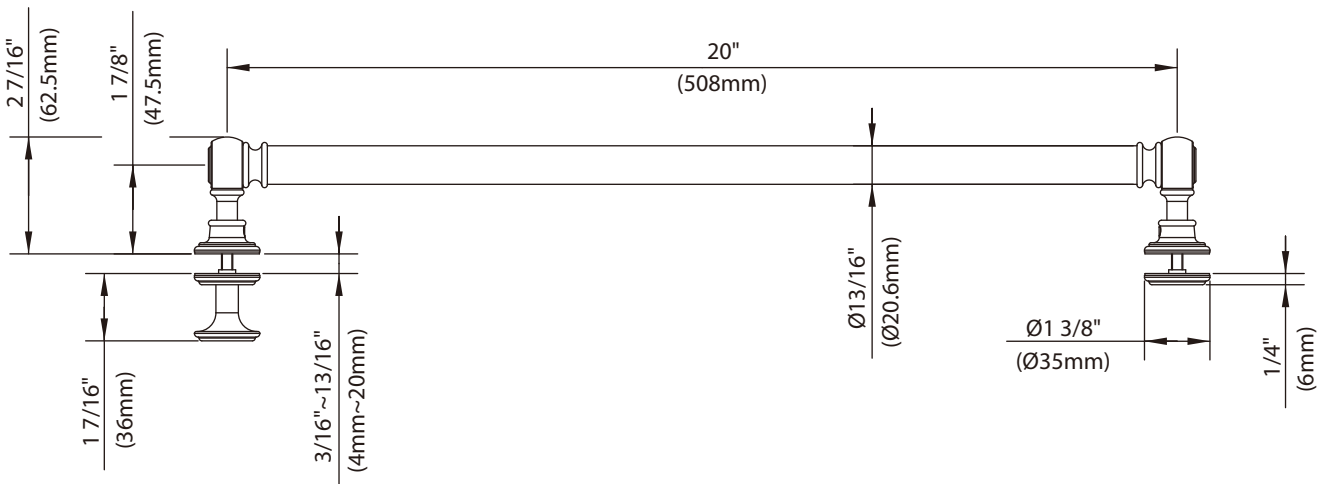

LEFROY BROOKS

1 8 2 8 T R O U T M A N S T R E E T
R I D G E W O O D N E W Y O R K N Y 1 1 3 8 5 U S A
T : + 1 (7 1 8) 3 0 2 5 2 9 2 F : + 1 (7 1 8) 3 0 2 4 1 7 7

C1-5006

CLASSIC 20-INCH SHOWER DOOR HANDLE WITH SINGLE AND
DOUBLE MOUNTING

DIMENSIONAL DATA SHEET

DATE: 15 September 2014

No: A66E323

COPYRIGHT © LBIP LTD 2012. ALL RIGHTS RESERVED.

DIMENSIONS IN INCHES & MILLIMETRES

WHILST EVERY EFFORT IS MADE TO ENSURE THE ACCURACY OF THESE DATA SHEETS THEY ARE SUBJECT TO CHANGE WITHOUT NOTICE AS PART OF THE COMPANY'S PRODUCT DEVELOPMENT PROCESS

C1-5006

CLASSIC 20-INCH SHOWER DOOR HANDLE WITH SINGLE AND DOUBLE MOUNTING

- 1 Rail (064298)
- 2 Post (077154)
- 3 screw (008003)
- 4 Nut (009348)
- 5 Bracket (120290)
- 6 Washer (013245)
- 7 Stud bolt (017251)
- 8 Decorative nut (120291)
- 9 Decorative nut (259142)
- 10 Pull-knob (259143)
- 11 Allen key (031000)
- 12 Wrench (031272)