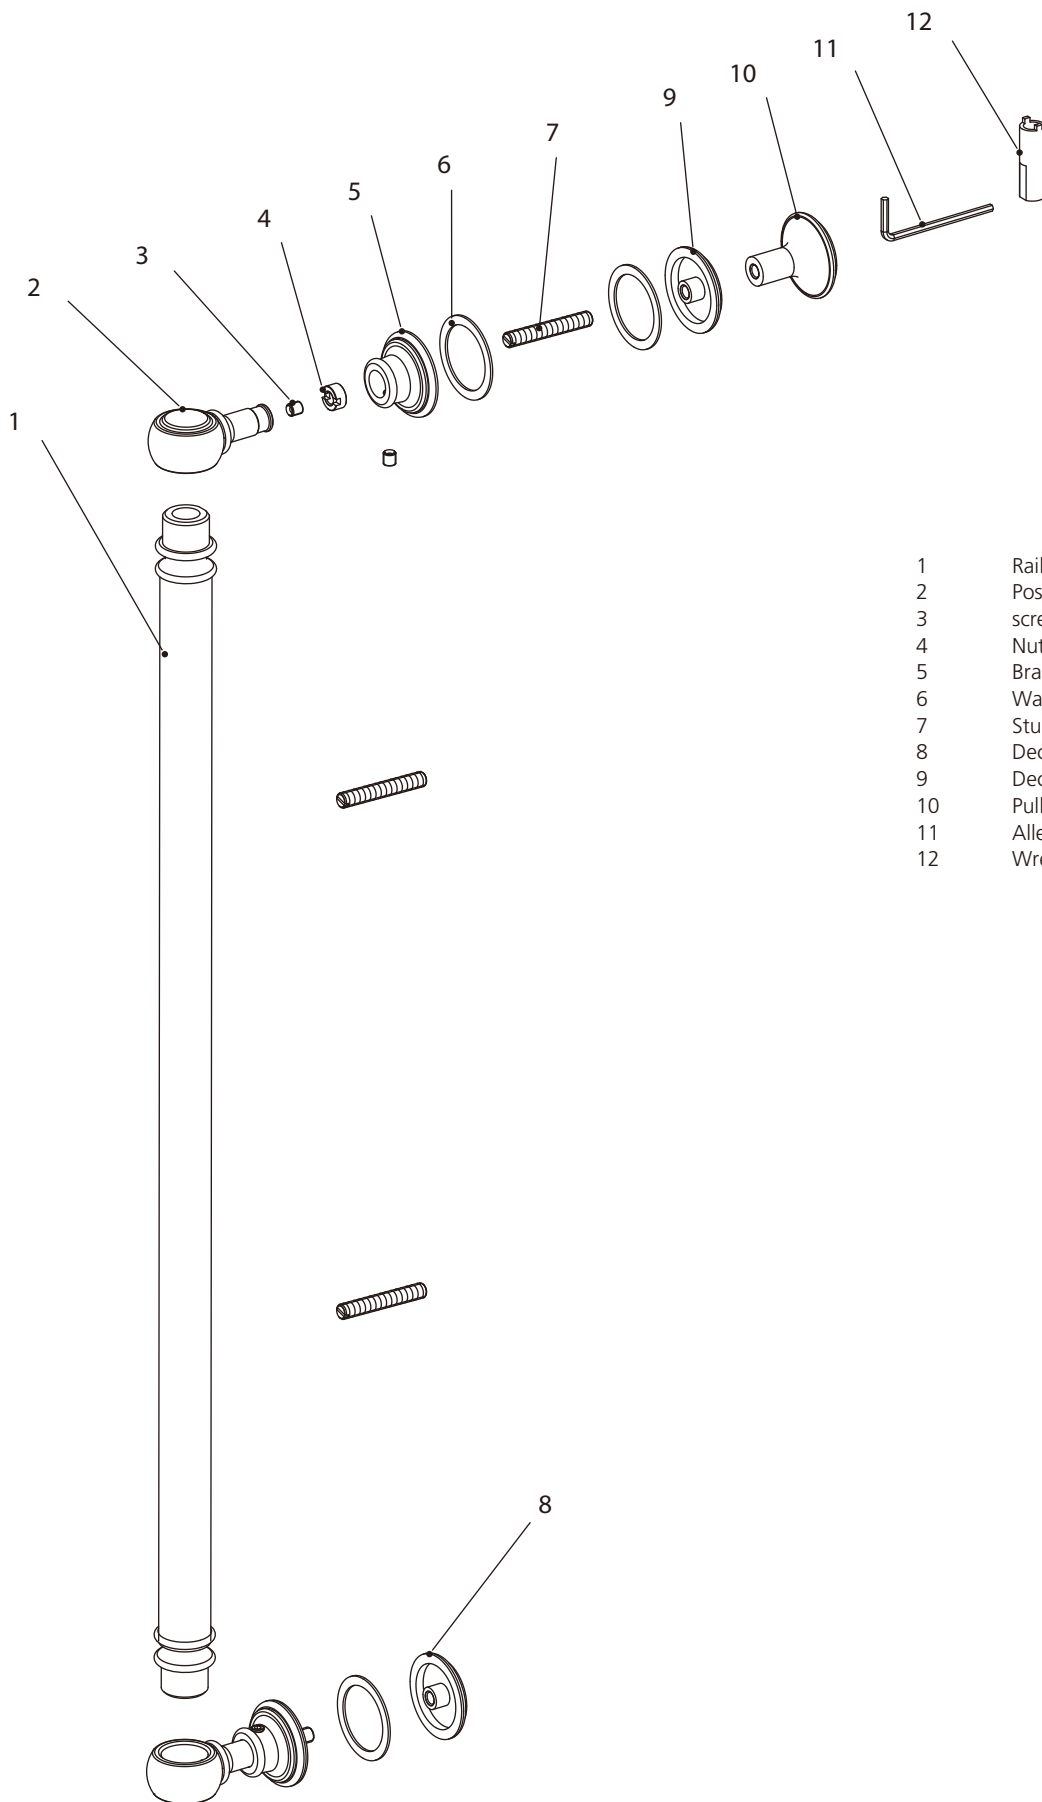

LEFROY BROOKS

1 8 2 8 T R O U T M A N S T R E E T
R I D G E W O O D N E W Y O R K N Y 1 1 3 8 5 U S A
T : + 1 (7 1 8) 3 0 2 5 2 9 2 F : + 1 (7 1 8) 3 0 2 4 1 7 7

C1-5006

CLASSIC 20-INCH SHOWER DOOR HANDLE WITH SINGLE AND
DOUBLE MOUNTING

DIMENSIONAL DATA SHEET

DATE: 15 September 2014

No: A66E323

COPYRIGHT © LBIP LTD 2012. ALL RIGHTS RESERVED.

DIMENSIONS IN INCHES & MILLIMETRES

WHILST EVERY EFFORT IS MADE TO ENSURE THE ACCURACY OF THESE DATA SHEETS THEY ARE SUBJECT TO CHANGE WITHOUT NOTICE AS PART OF THE COMPANY'S PRODUCT DEVELOPMENT PROCESS

C1-5006

CLASSIC 20-INCH SHOWER DOOR HANDLE WITH SINGLE AND DOUBLE MOUNTING

- 1 Rail (064298)
- 2 Post (077154)
- 3 screw (008003)
- 4 Nut (009348)
- 5 Bracket (120290)
- 6 Washer (013245)
- 7 Stud bolt (017251)
- 8 Decorative nut (120291)
- 9 Decorative nut (259142)
- 10 Pull-knob (259143)
- 11 Allen key (031000)
- 12 Wrench (031272)