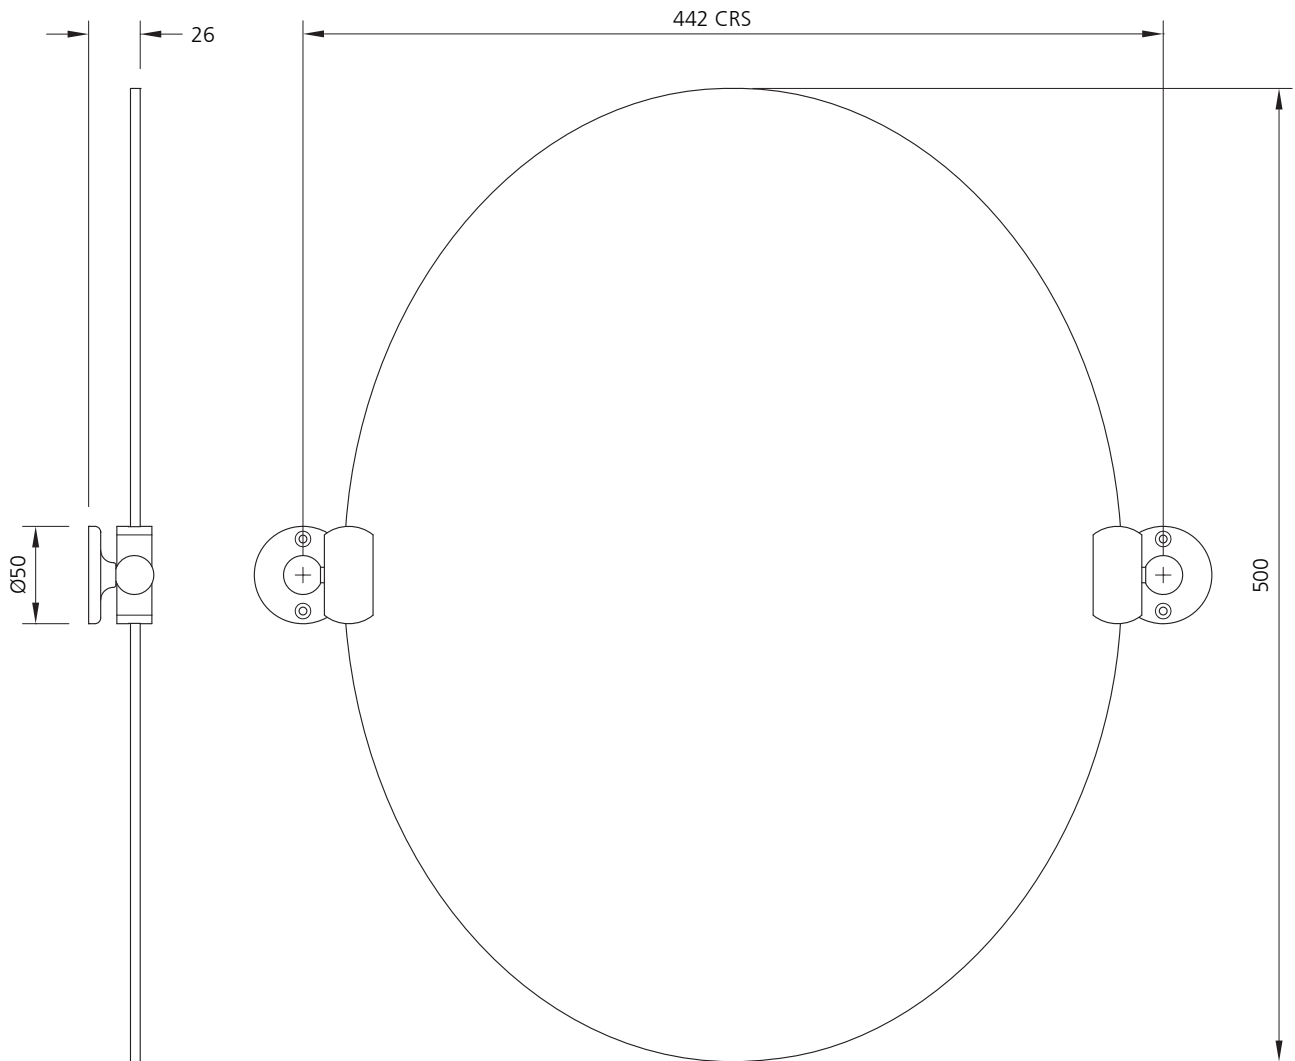

LEFROY BROOKS

IBROC HOUSE ESSEX ROAD
HODDESDON HERTS EN11 OQS UK
T: +44 (0)1992 708 316 F: +44 (0)1992 708 317

LB-4961

EDWARDIAN OVAL TILTING MIRROR

DIMENSIONAL DATA SHEET

DATE: 28 July 2010

ISSUE: 038

©COPYRIGHT 2010. CHRISTO LEFROY BROOKS. ALL RIGHTS RESERVED.

DIMENSIONS IN MILLIMETRES

WHILST EVERY EFFORT IS MADE TO ENSURE THE ACCURACY OF THESE DATA SHEETS THEY ARE SUBJECT TO CHANGE WITHOUT NOTICE AS PART OF THE COMPANY'S PRODUCT DEVELOPMENT PROCESS