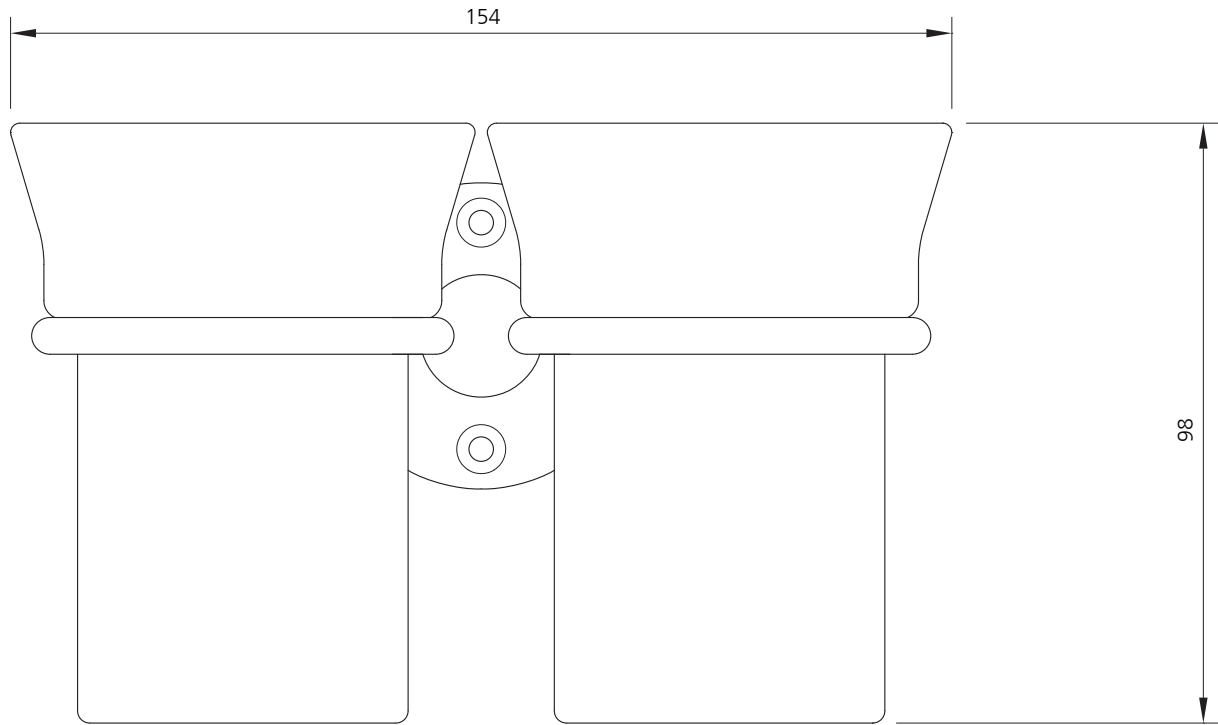

LEFROY BROOKS

IBROC HOUSE ESSEX ROAD
HODDESDON HERTS EN11 OQS UK
T: +44 (0)1992 708 316 F: +44 (0)1992 708 317

LB-4951

EDWARDIAN DOUBLE CHINA MUG AND HOLDER

DIMENSIONAL DATA SHEET

DATE: 28 July 2010

ISSUE: 044 B

©COPYRIGHT 2010. CHRISTO LEFROY BROOKS. ALL RIGHTS RESERVED.

DIMENSIONS IN MILLIMETRES

WHILST EVERY EFFORT IS MADE TO ENSURE THE ACCURACY OF THESE DATA SHEETS THEY ARE SUBJECT TO CHANGE WITHOUT NOTICE AS PART OF THE COMPANY'S PRODUCT DEVELOPMENT PROCESS