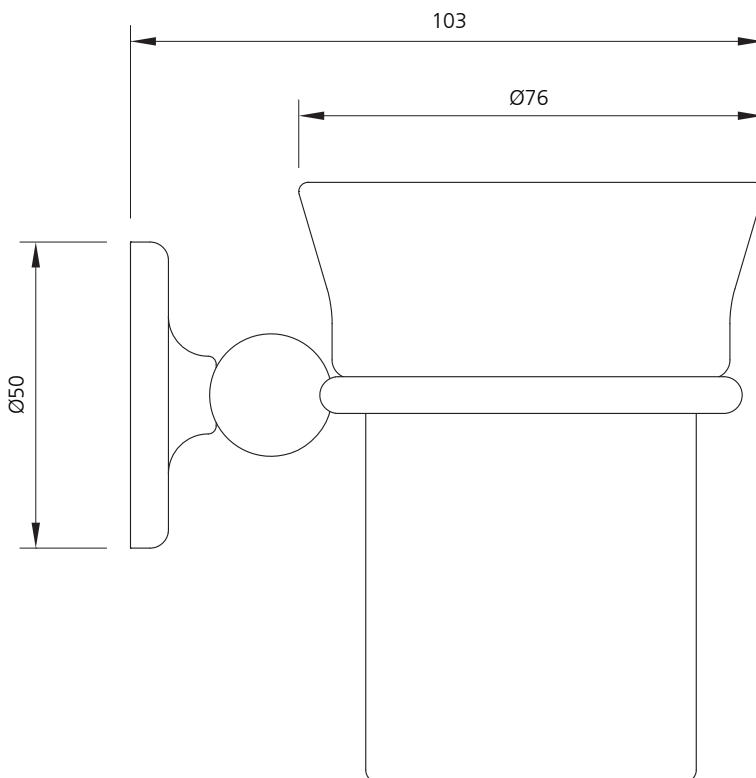

LEFROY BROOKS

IBROC HOUSE ESSEX ROAD
HODDESDON HERTS EN11 OQS UK
T: +44 (0)1992 708 316 F: +44 (0)1992 708 317

LB-4951

EDWARDIAN DOUBLE CHINA MUG AND HOLDER

DIMENSIONAL DATA SHEET

DATE: 28 July 2010

ISSUE: 044 B

©COPYRIGHT 2010. CHRISTO LEFROY BROOKS. ALL RIGHTS RESERVED.

DIMENSIONS IN MILLIMETRES

WHILST EVERY EFFORT IS MADE TO ENSURE THE ACCURACY OF THESE DATA SHEETS THEY ARE SUBJECT TO CHANGE WITHOUT NOTICE AS PART OF THE COMPANY'S PRODUCT DEVELOPMENT PROCESS