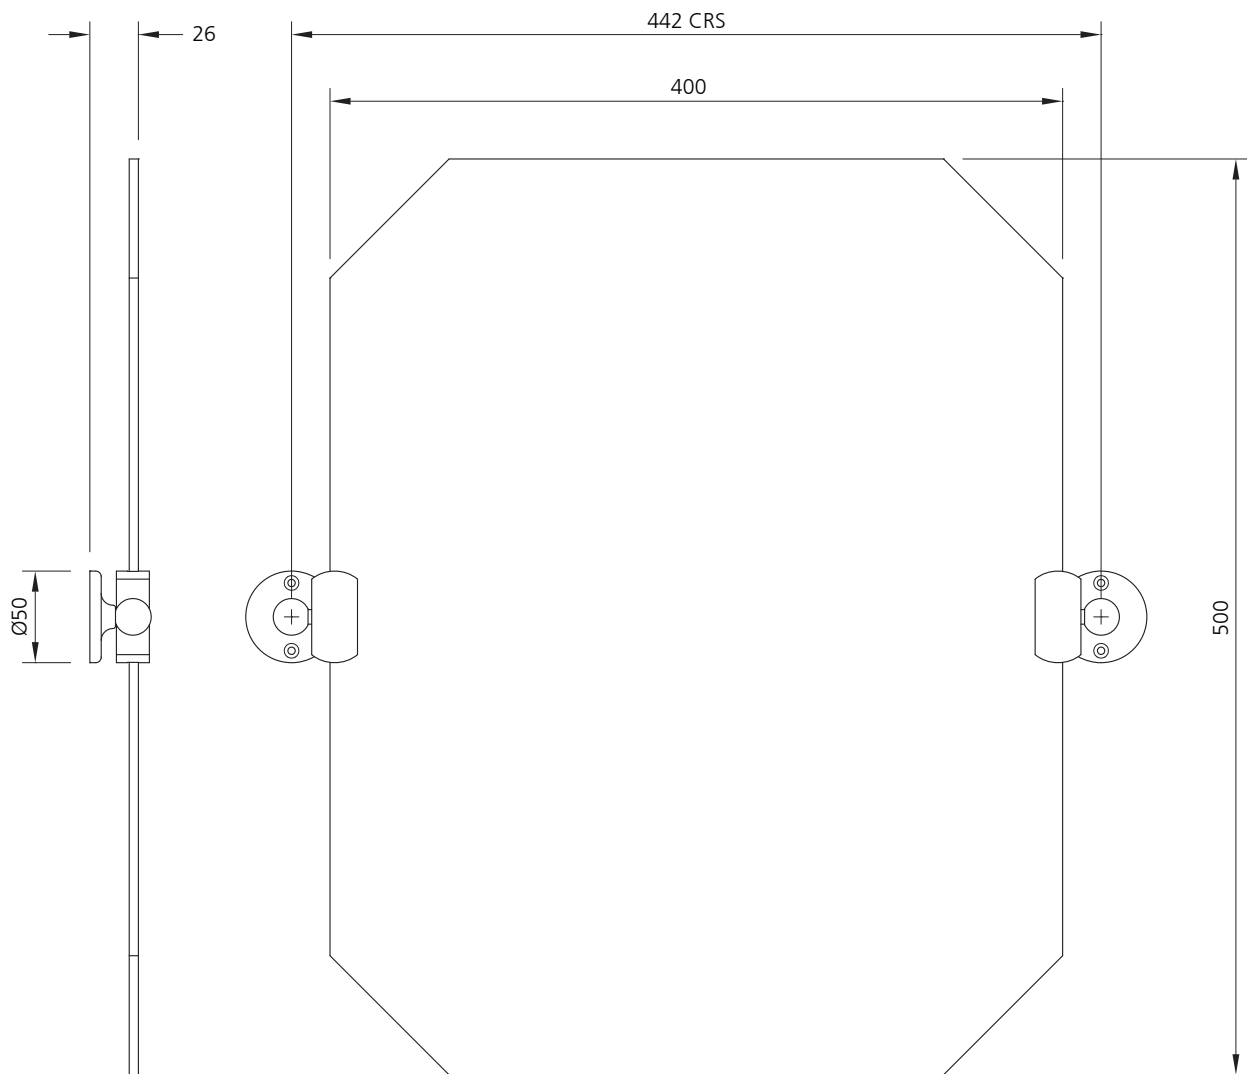

LEFROY BROOKS

IBROC HOUSE ESSEX ROAD
HODDESDON HERTS EN11 OQS UK
T: +44 (0)1992 708 316 F: +44 (0)1992 708 317

LB-4946

EDWARDIAN OCTAGONAL TILTING MIRROR

DIMENSIONAL DATA SHEET

DATE: 28 July 2010

ISSUE: 039 A

©COPYRIGHT 2010. CHRISTO LEFROY BROOKS. ALL RIGHTS RESERVED.

DIMENSIONS IN MILLIMETRES

WHILST EVERY EFFORT IS MADE TO ENSURE THE ACCURACY OF THESE DATA SHEETS THEY ARE SUBJECT TO CHANGE WITHOUT NOTICE AS PART OF THE COMPANY'S PRODUCT DEVELOPMENT PROCESS