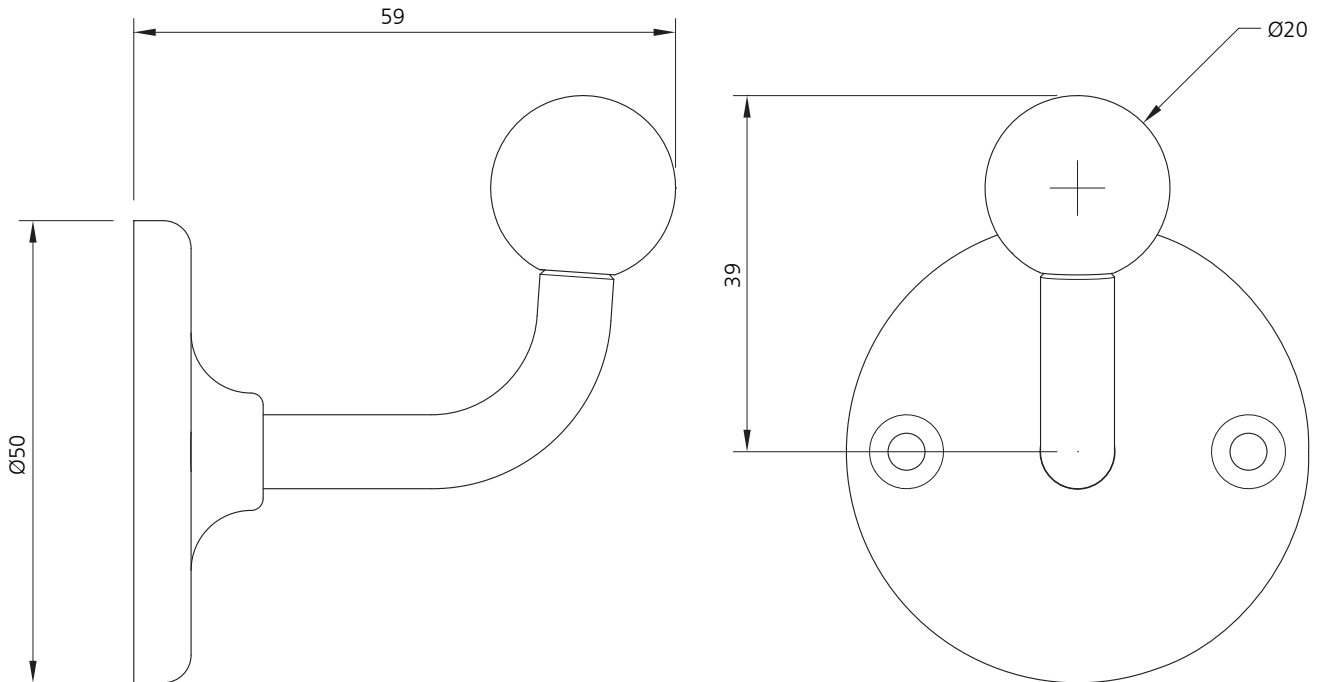

**LEFROY BROOKS**

IBROC HOUSE ESSEX ROAD  
HODDESDON HERTS EN11 OQS UK  
T: +44 (0)1992 708 316 F: +44 (0)1992 708 317

**LB-4942**

EDWARDIAN ROBE HOOK 'BRASS' (1 PAIR)

DIMENSIONAL DATA SHEET

DATE: 28 July 2010

ISSUE: 049 A

©COPYRIGHT 2010. CHRISTO LEFROY BROOKS. ALL RIGHTS RESERVED.

DIMENSIONS IN MILLIMETRES

WHILST EVERY EFFORT IS MADE TO ENSURE THE ACCURACY OF THESE DATA SHEETS THEY ARE SUBJECT TO CHANGE WITHOUT NOTICE AS PART OF THE COMPANY'S PRODUCT DEVELOPMENT PROCESS