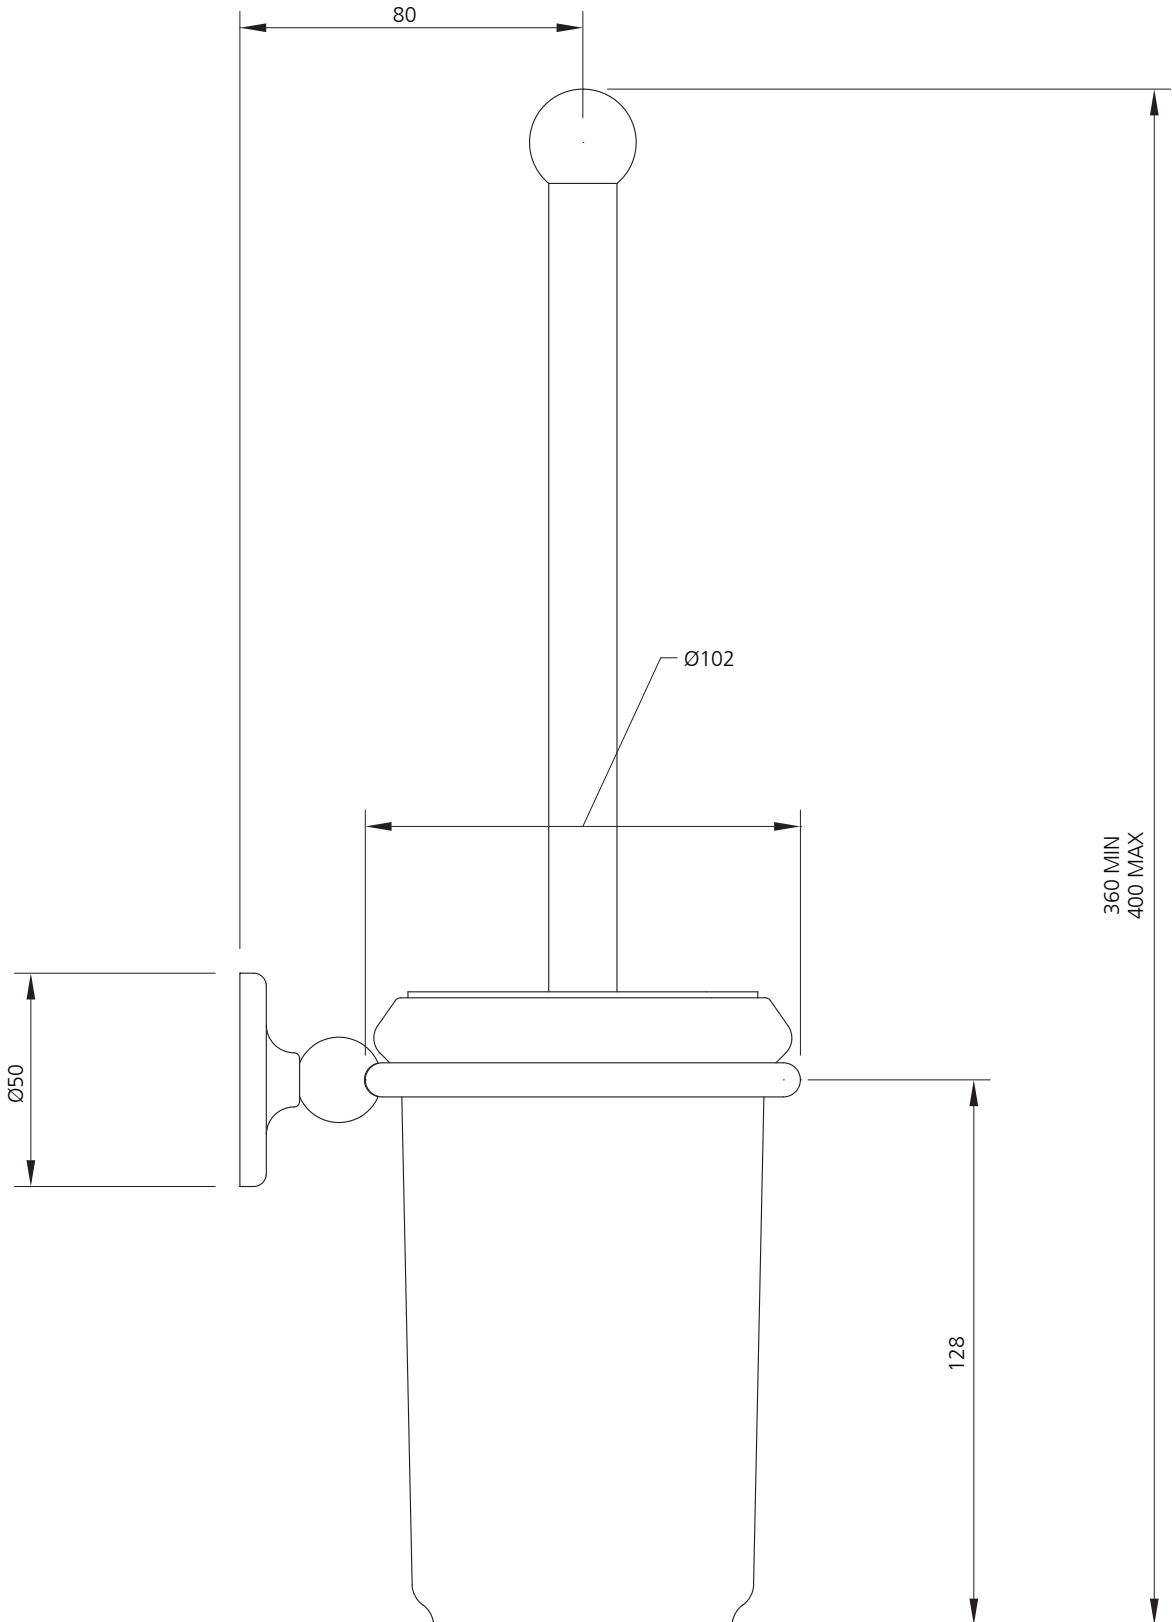

**LEFROY BROOKS**

IBROC HOUSE ESSEX ROAD  
HODDESDON HERTS EN11 OQS UK  
T: +44 (0)1992 708 316 F: +44 (0)1992 708 317

**LB-4503**

CLASSIC CERAMIC POT AND BRUSH  
WITH WALL BRACKET AND BRASS COVER PLATE

**DIMENSIONAL DATA SHEET**

DATE: 30 June 2010

ISSUE: 038 A

©COPYRIGHT 2010. CHRISTO LEFROY BROOKS. ALL RIGHTS RESERVED.

DIMENSIONS IN MILLIMETRES

WHILST EVERY EFFORT IS MADE TO ENSURE THE ACCURACY OF THESE DATA SHEETS THEY ARE SUBJECT TO CHANGE WITHOUT NOTICE AS PART OF THE COMPANY'S PRODUCT DEVELOPMENT PROCESS