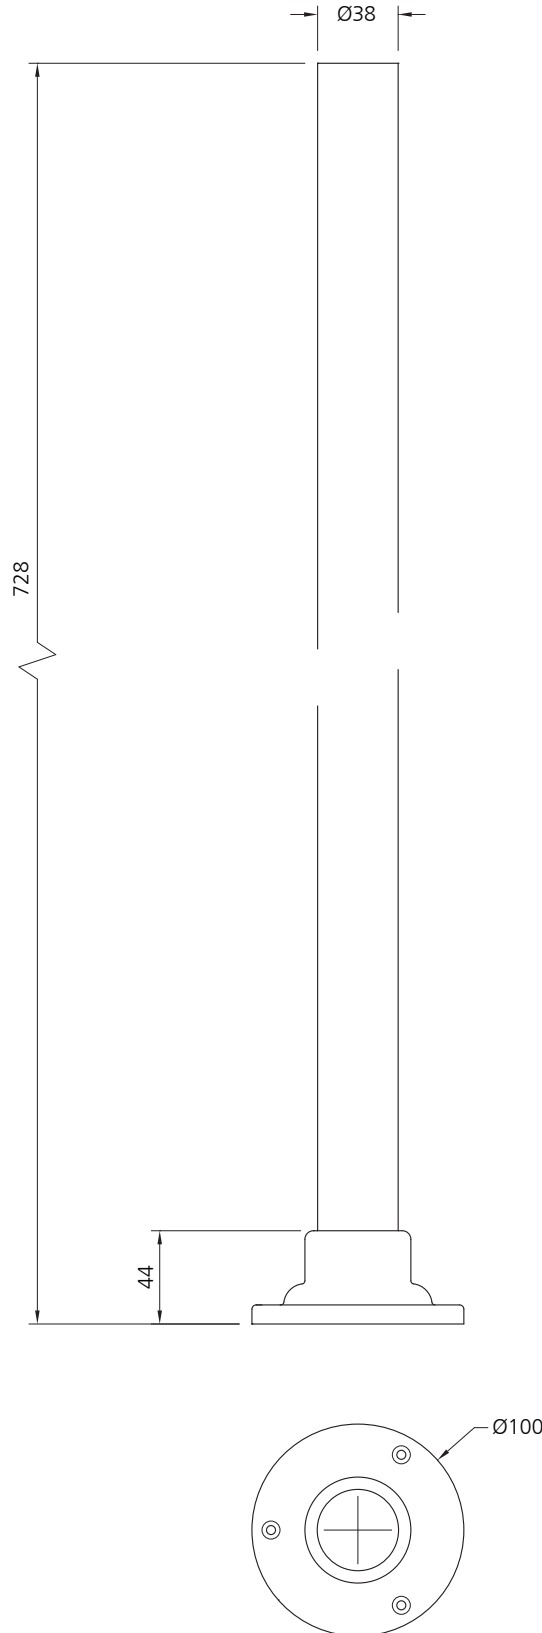

LEFROY BROOKS

IBROC HOUSE ESSEX ROAD
HODDESDON HERTS EN11 OQS UK
T: +44 (0)1992 708 316 F: +44 (0)1992 708 317

LB-2120

STANDPIPE SLEEVES WITH ADJUSTABLE BASEPLATES
FOR RIM MOUNTED BATH SHOWER MIXER
(1 PAIR)

DIMENSIONAL DATA SHEET

DATE: 29 June 2010

ISSUE: 049 A

DIMENSIONS IN MILLIMETRES

©COPYRIGHT 2010. CHRISTO LEFROY BROOKS. ALL RIGHTS RESERVED.

WHILST EVERY EFFORT IS MADE TO ENSURE THE ACCURACY OF THESE DATA SHEETS THEY ARE SUBJECT TO CHANGE WITHOUT NOTICE AS PART OF THE COMPANY'S PRODUCT DEVELOPMENT PROCESS