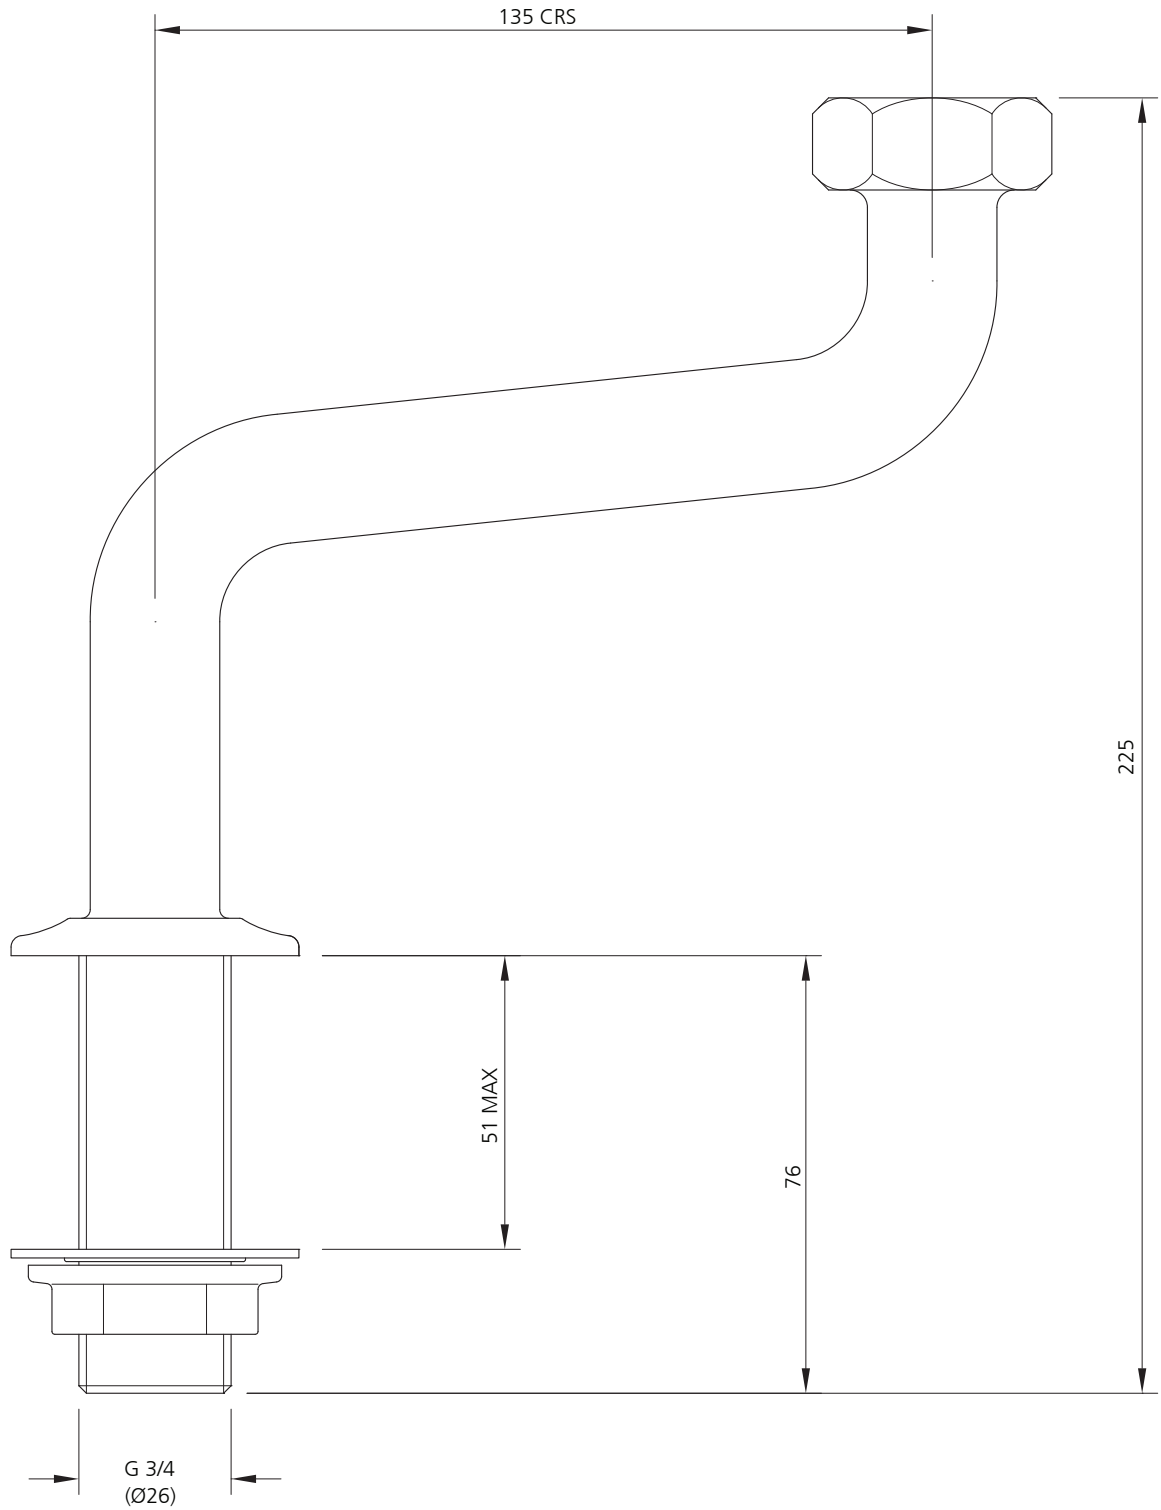

LEFROY BROOKS

IBROC HOUSE ESSEX ROAD
HODDESDON HERTS EN11 OQS UK
T: +44 (0)1992 708 316 F: +44 (0)1992 708 317

LB-2119

EXTENDED LEGS FOR BATH SHOWER MIXER
(1 PAIR)

DIMENSIONAL DATA SHEET

DATE: 29 June 2010

ISSUE: 048

©COPYRIGHT 2010. CHRISTO LEFROY BROOKS. ALL RIGHTS RESERVED.

DIMENSIONS IN MILLIMETRES

WHILST EVERY EFFORT IS MADE TO ENSURE THE ACCURACY OF THESE DATA SHEETS THEY ARE SUBJECT TO CHANGE WITHOUT NOTICE AS PART OF THE COMPANY'S PRODUCT DEVELOPMENT PROCESS