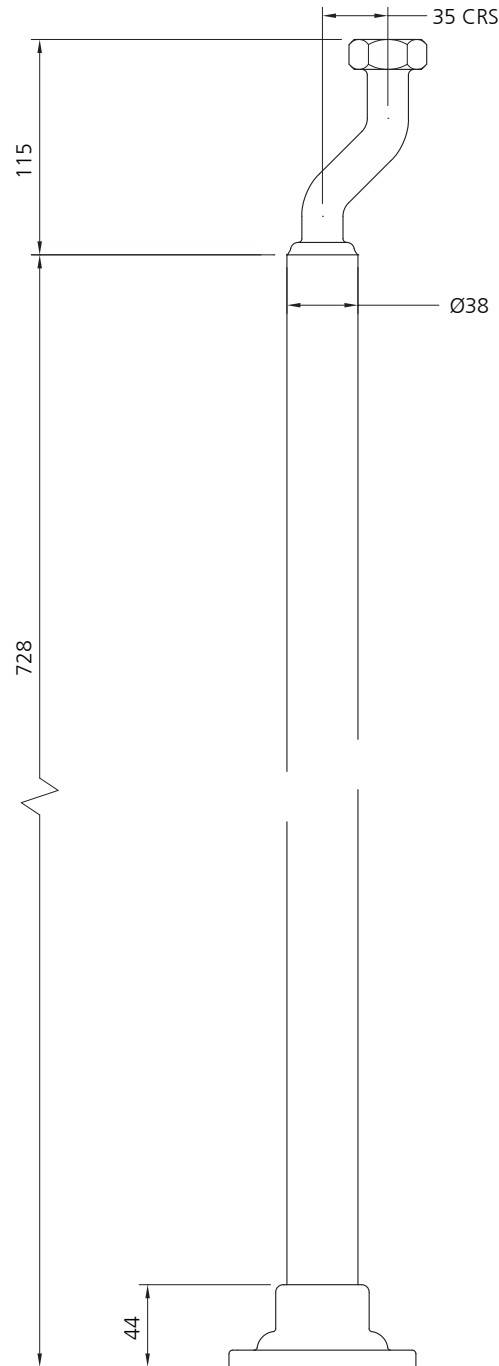

LEFROY BROOKS

IBROC HOUSE ESSEX ROAD
HODDESDON HERTS EN11 OQS UK
T: +44 (0)1992 708 316 F: +44 (0)1992 708 317

LB-2114

BATH STANDPIPE
(INCLUDING LEG, UNION AND INTERNAL COPPER)
(1 PAIR)

DIMENSIONAL DATA SHEET

DATE: 29 June 2010

ISSUE: 049 A

©COPYRIGHT 2010. CHRISTO LEFROY BROOKS. ALL RIGHTS RESERVED.

DIMENSIONS IN MILLIMETRES

WHILST EVERY EFFORT IS MADE TO ENSURE THE ACCURACY OF THESE DATA SHEETS THEY ARE SUBJECT TO CHANGE WITHOUT NOTICE AS PART OF THE COMPANY'S PRODUCT DEVELOPMENT PROCESS