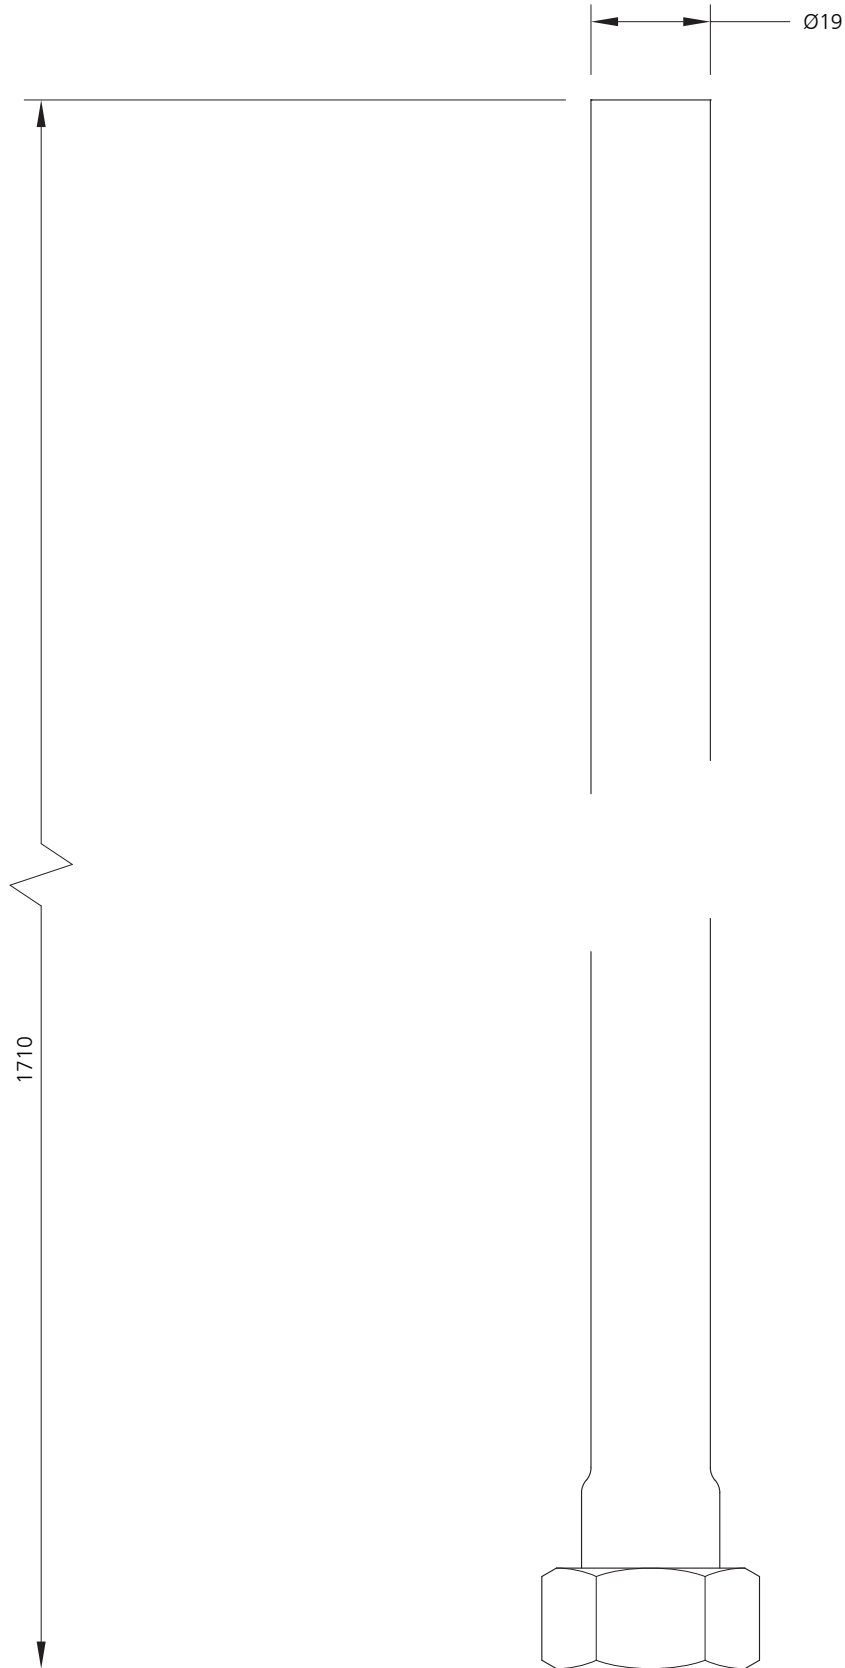

LEFROY BROOKS

IBROC HOUSE ESSEX ROAD
HODDESDON HERTS EN11 OQS UK
T: +44 (0)1992 708 316 F: +44 (0)1992 708 317

LB-1808

1700mm STRAIGHT RISER PIPE

DIMENSIONAL DATA SHEET

DATE: 28 June 2010

ISSUE: 049 A

©COPYRIGHT 2010. CHRISTO LEFROY BROOKS. ALL RIGHTS RESERVED.

DIMENSIONS IN MILLIMETRES

WHILST EVERY EFFORT IS MADE TO ENSURE THE ACCURACY OF THESE DATA SHEETS THEY ARE SUBJECT TO CHANGE WITHOUT NOTICE AS PART OF THE COMPANY'S PRODUCT DEVELOPMENT PROCESS