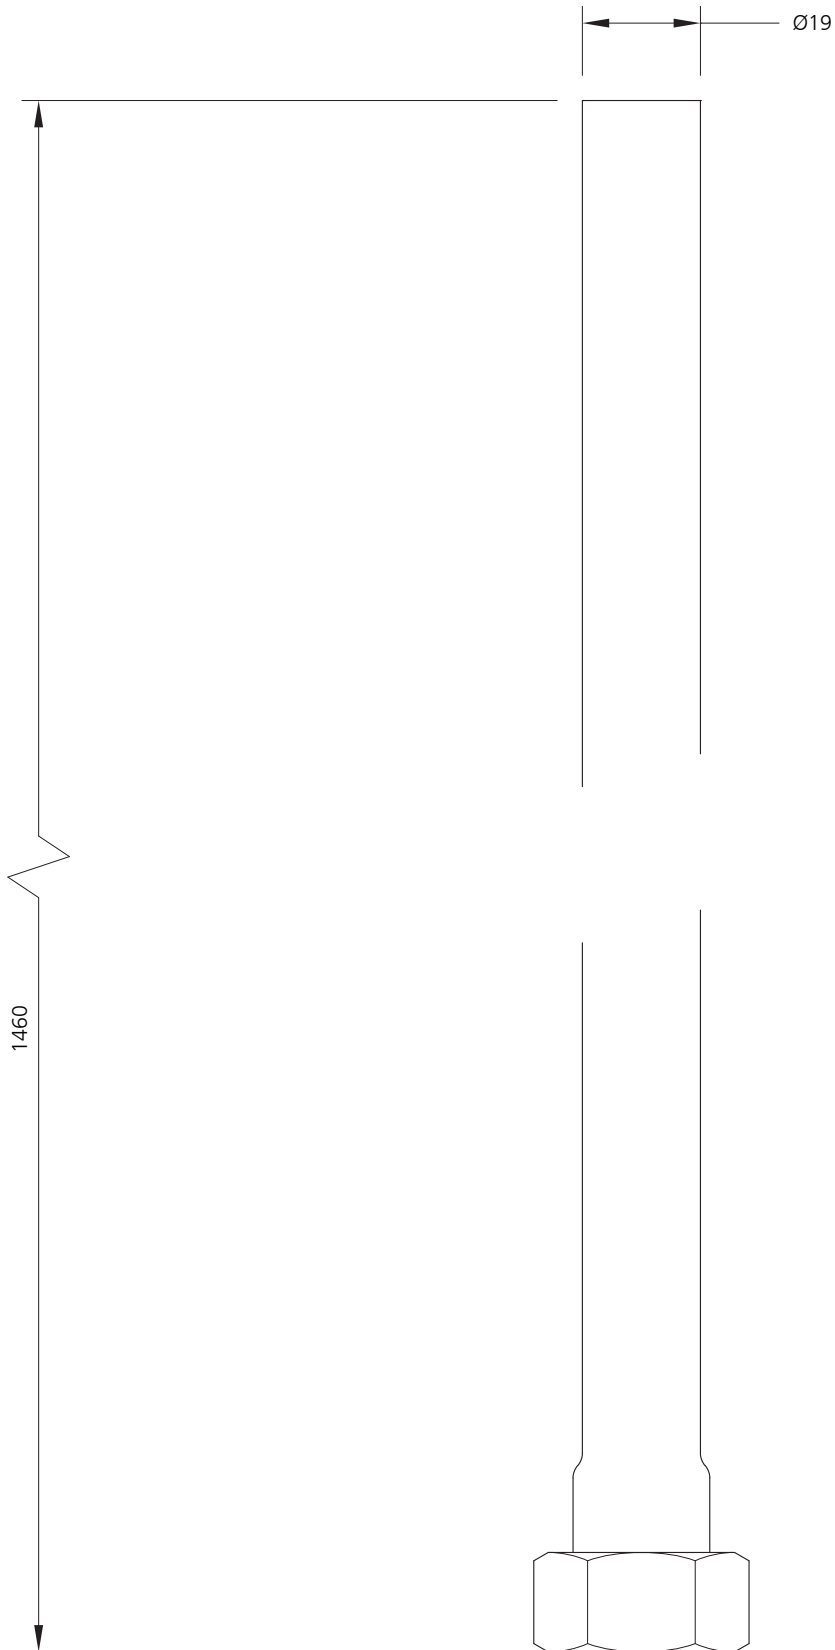

LEFROY BROOKS

IBROC HOUSE ESSEX ROAD
HODDESDON HERTS EN11 OQS UK
T: +44 (0)1992 708 316 F: +44 (0)1992 708 317

LB-1807

1450mm STRAIGHT RISER PIPE

DIMENSIONAL DATA SHEET

DATE: 28 June 2010

ISSUE: 049 A

DIMENSIONS IN MILLIMETRES