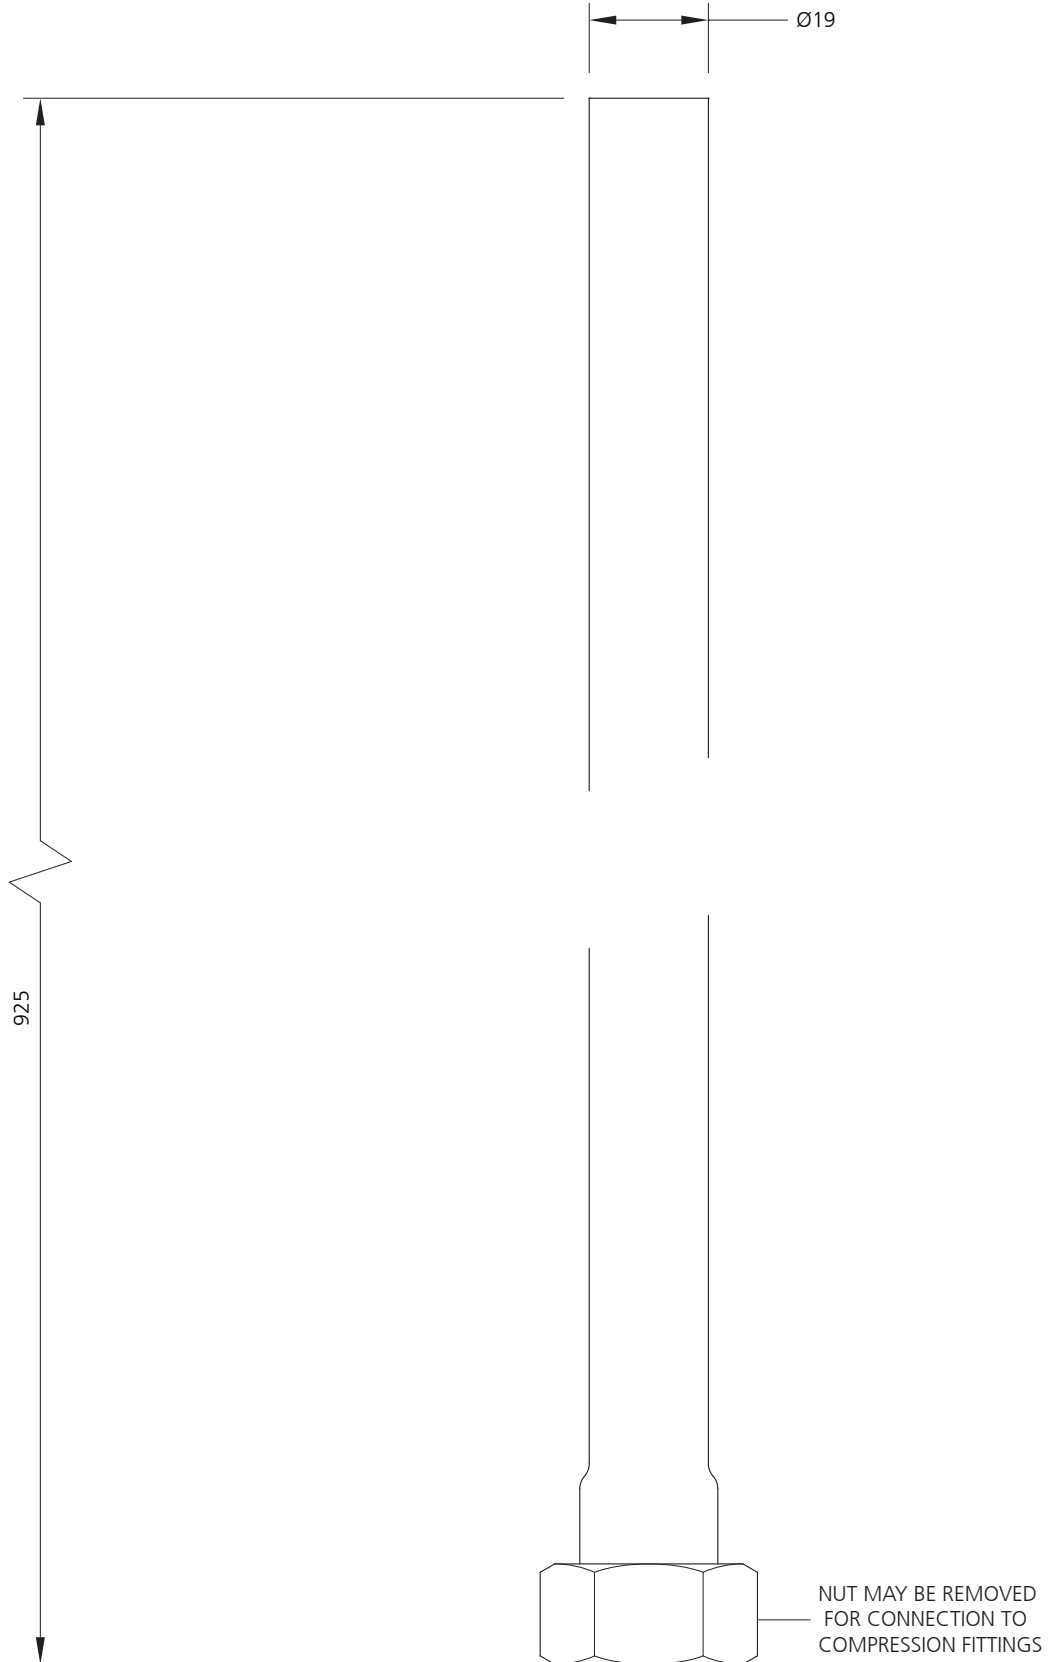

## LB-1806

900mm STRAIGHT BRASS RISER PIPE  
WITH 3/4" BSP CONNECTOR NUT

### DIMENSIONAL DATA SHEET

DATE: 28 June 2010

ISSUE: 049 A

©COPYRIGHT 2010. CHRISTO LEFROY BROOKS. ALL RIGHTS RESERVED.

DIMENSIONS IN MILLIMETRES

WHILST EVERY EFFORT IS MADE TO ENSURE THE ACCURACY OF THESE DATA SHEETS THEY ARE SUBJECT TO CHANGE WITHOUT NOTICE AS PART OF THE COMPANY'S PRODUCT DEVELOPMENT PROCESS