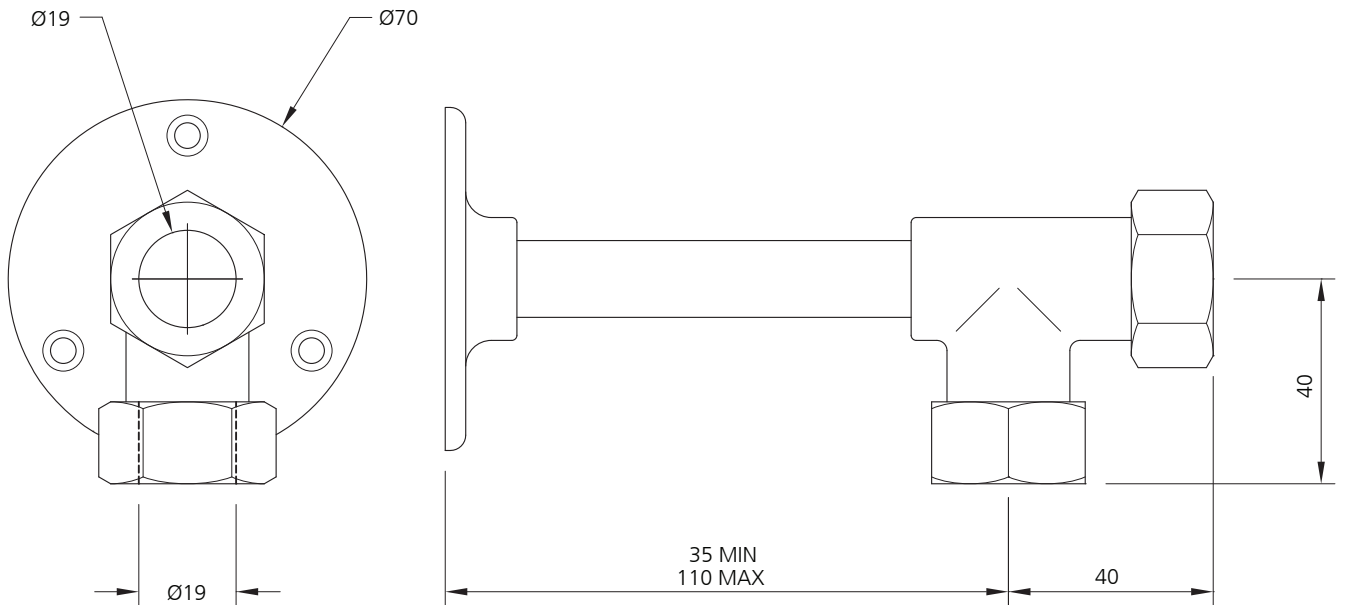

LEFROY BROOKS

IBROC HOUSE ESSEX ROAD
HODDESDON HERTS EN11 0QS UK
T: +44 (0)1992 708 316 F: +44 (0)1992 708 317

LB-1798

ADJUSTABLE SHOWER RISER BRACKET
(19mm COMPRESSION CONNECTIONS)

DIMENSIONAL DATA SHEET

DATE: 28 June 2010

ISSUE: 049 A

©COPYRIGHT 2010. CHRISTO LEFROY BROOKS. ALL RIGHTS RESERVED.

DIMENSIONS IN MILLIMETRES

WHILST EVERY EFFORT IS MADE TO ENSURE THE ACCURACY OF THESE DATA SHEETS THEY ARE SUBJECT TO CHANGE WITHOUT NOTICE AS PART OF THE COMPANY'S PRODUCT DEVELOPMENT PROCESS