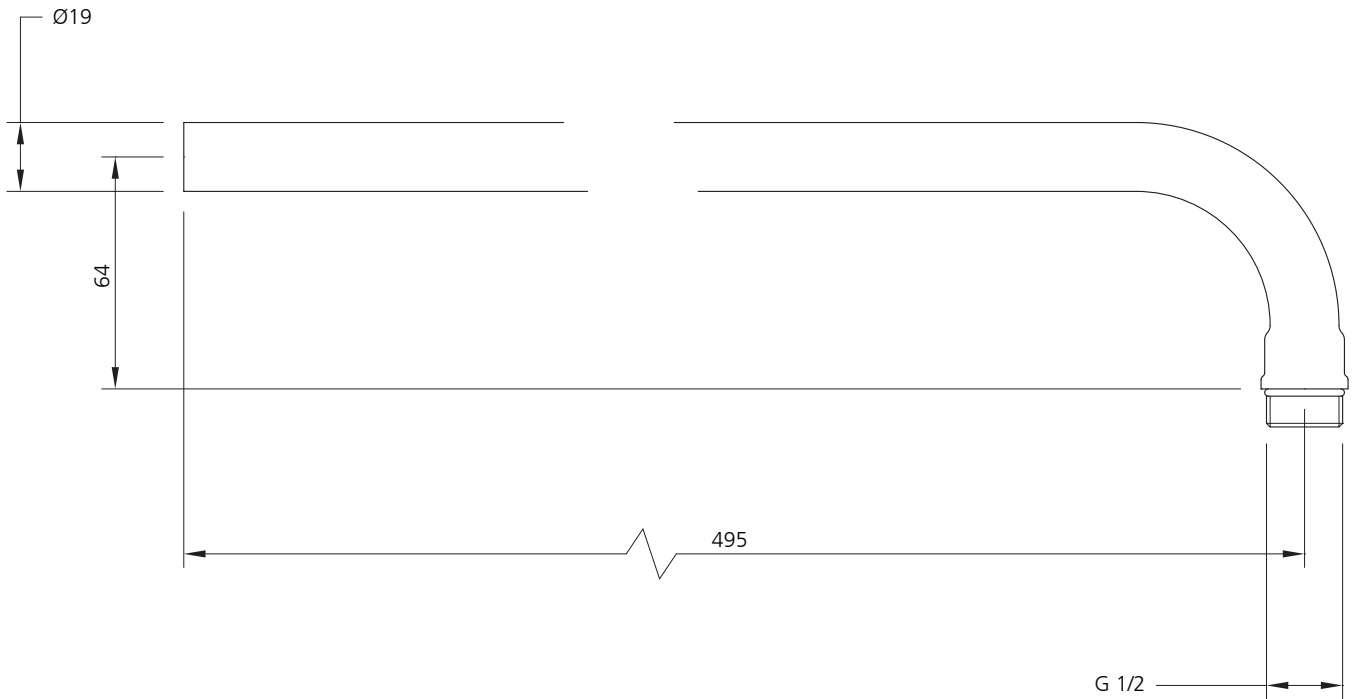

LEFROY BROOKS

IBROC HOUSE ESSEX ROAD
HODDESDON HERTS EN11 0QS UK
T: +44 (0)1992 708 316 F: +44 (0)1992 708 317

LB-1793

STRAIGHT SHOWER PROJECTION ARM (500mm)
FOR USE WITH EXPOSED OR CONCEALED BRACKETS

DIMENSIONAL DATA SHEET

DATE: 28 June 2010

ISSUE: 049 A

©COPYRIGHT 2010. CHRISTO LEFROY BROOKS. ALL RIGHTS RESERVED.

DIMENSIONS IN MILLIMETRES

WHILST EVERY EFFORT IS MADE TO ENSURE THE ACCURACY OF THESE DATA SHEETS THEY ARE SUBJECT TO CHANGE WITHOUT NOTICE AS PART OF THE COMPANY'S PRODUCT DEVELOPMENT PROCESS