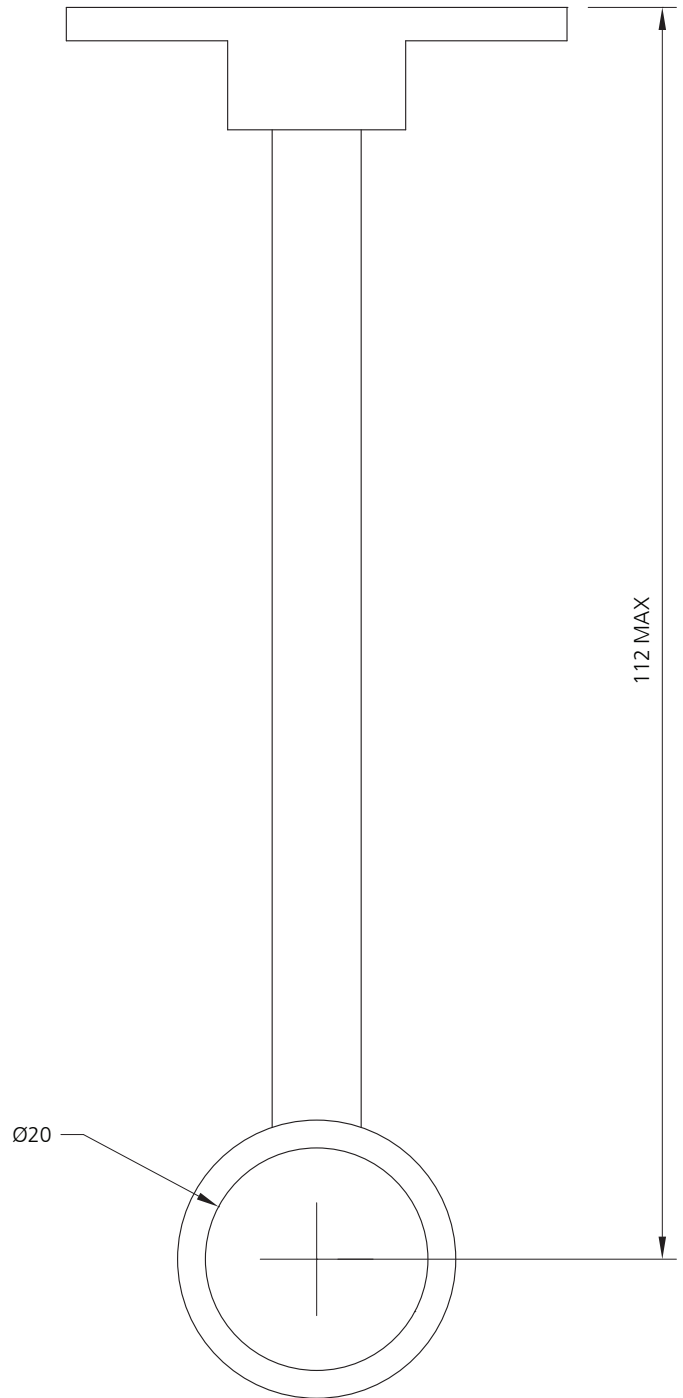

LEFROY BROOKS

IBROC HOUSE ESSEX ROAD
HODDESDON HERTS EN11 0QS UK
T: +44 (0)1992 708 316 F: +44 (0)1992 708 317

LB-1786

ADJUSTABLE SHOWER RISER STAY SUPPORT
(FOR 19mm RISER)

DIMENSIONAL DATA SHEET

DATE: 28 June 2010

ISSUE: 048

©COPYRIGHT 2010. CHRISTO LEFROY BROOKS. ALL RIGHTS RESERVED.

DIMENSIONS IN MILLIMETRES

WHILST EVERY EFFORT IS MADE TO ENSURE THE ACCURACY OF THESE DATA SHEETS THEY ARE SUBJECT TO CHANGE WITHOUT NOTICE AS PART OF THE COMPANY'S PRODUCT DEVELOPMENT PROCESS