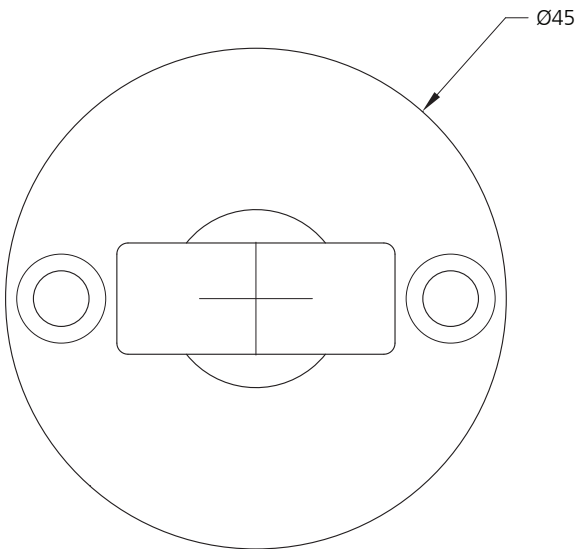

LEFROY BROOKS

IBROC HOUSE ESSEX ROAD
HODDESDON HERTS EN11 0QS UK
T: +44 (0)1992 708 316 F: +44 (0)1992 708 317

LB-1786

ADJUSTABLE SHOWER RISER STAY SUPPORT
(FOR 19mm RISER)

DIMENSIONAL DATA SHEET

DATE: 28 June 2010

ISSUE: 048

©COPYRIGHT 2010. CHRISTO LEFROY BROOKS. ALL RIGHTS RESERVED.

DIMENSIONS IN MILLIMETRES

WHILST EVERY EFFORT IS MADE TO ENSURE THE ACCURACY OF THESE DATA SHEETS THEY ARE SUBJECT TO CHANGE WITHOUT NOTICE AS PART OF THE COMPANY'S PRODUCT DEVELOPMENT PROCESS