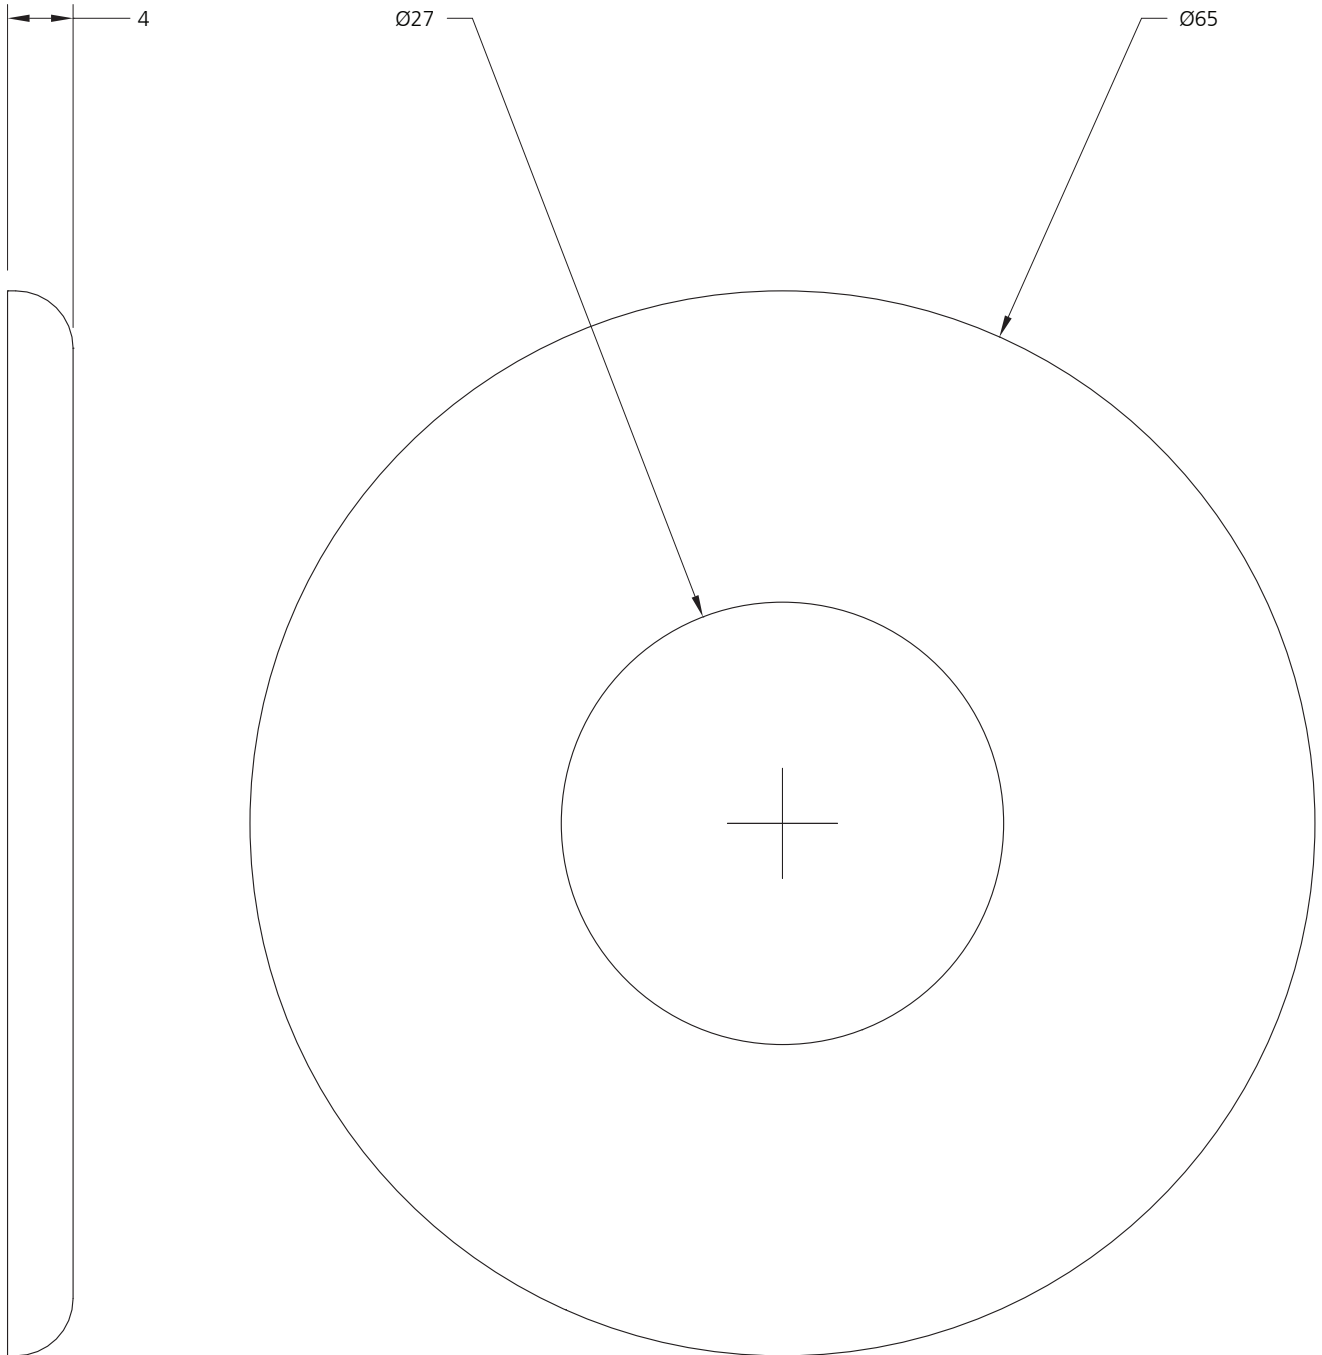

LEFROY BROOKS

IBROC HOUSE ESSEX ROAD
HODDESDON HERTS EN11 0QS UK
T: +44 (0)1992 708 316 F: +44 (0)1992 708 317

LB-1785

EXTRA LARGE COVER PLATES FOR 3/4" TUBE (1 PAIR)
(27mm INTERNAL DIAMETER)
(65mm EXTERNAL DIAMETER)

DIMENSIONAL DATA SHEET

DATE: 28 June 2010

ISSUE: 048

©COPYRIGHT 2010. CHRISTO LEFROY BROOKS. ALL RIGHTS RESERVED.

DIMENSIONS IN MILLIMETRES

WHILST EVERY EFFORT IS MADE TO ENSURE THE ACCURACY OF THESE DATA SHEETS THEY ARE SUBJECT TO CHANGE WITHOUT NOTICE AS PART OF THE COMPANY'S PRODUCT DEVELOPMENT PROCESS