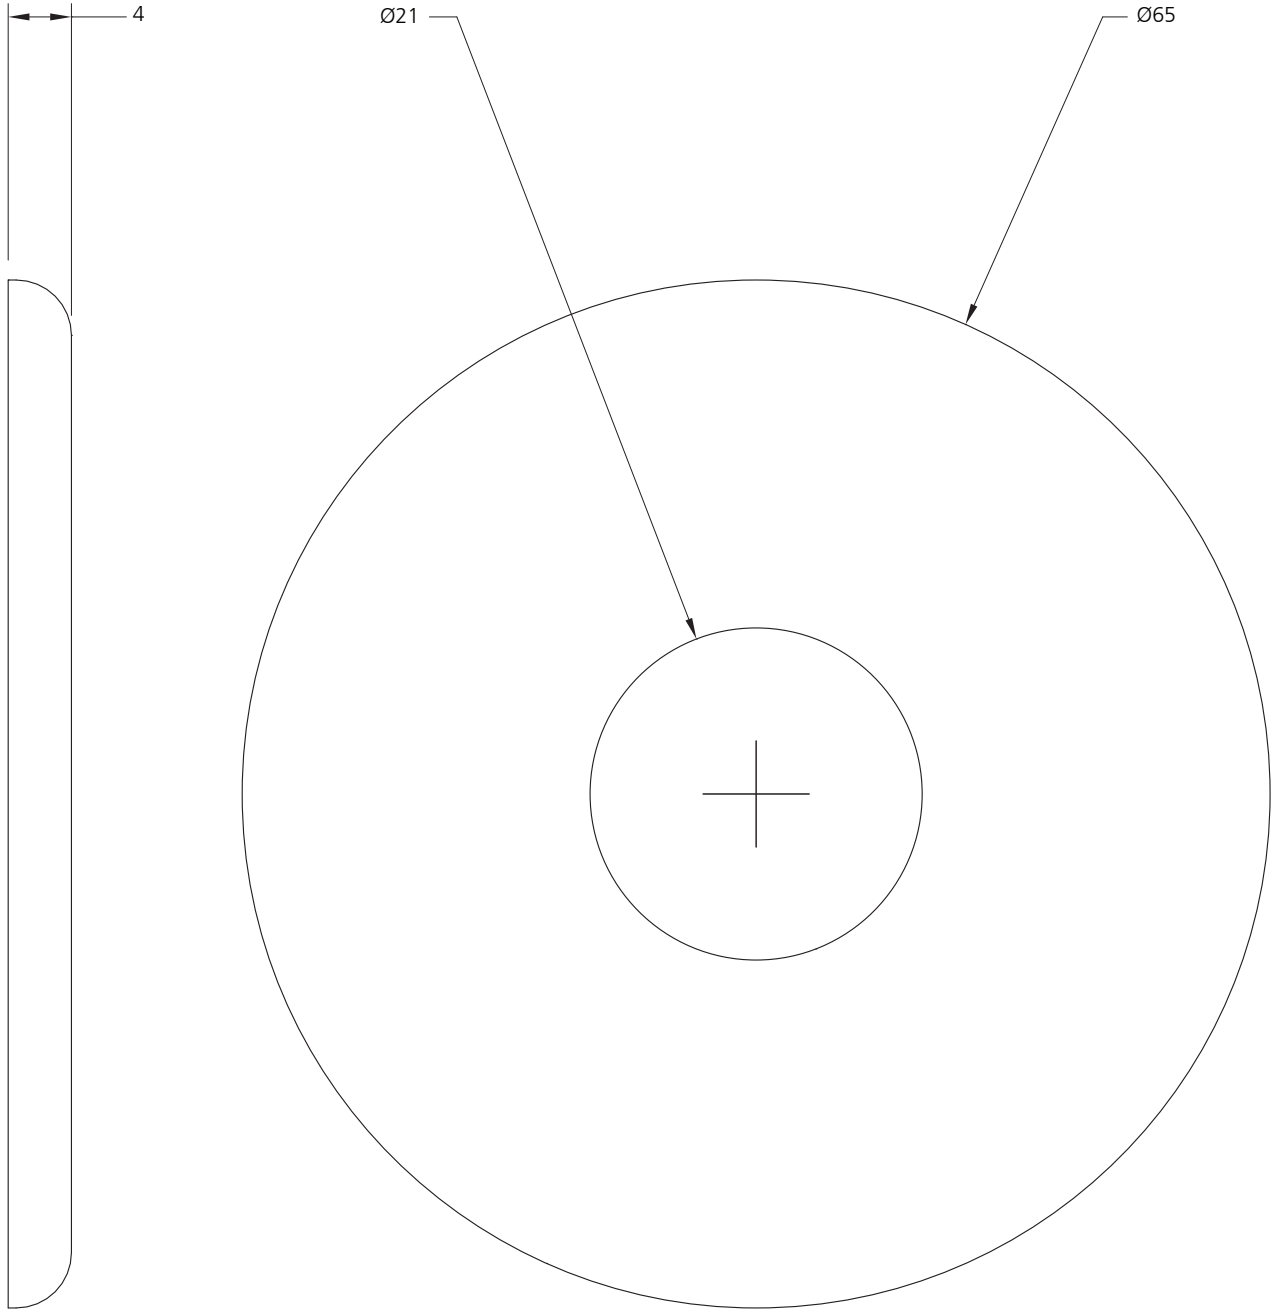

LEFROY BROOKS

IBROC HOUSE ESSEX ROAD
HODDESDON HERTS EN11 0QS UK
T: +44 (0)1992 708 316 F: +44 (0)1992 708 317

LB-1784

EXTRA LARGE COVER PLATES FOR 1/2" TUBE (1 PAIR)
(21mm INTERNAL DIAMETER)
(65mm EXTERNAL DIAMETER)

DIMENSIONAL DATA SHEET

DATE: 28 June 2010

ISSUE: 048

©COPYRIGHT 2010. CHRISTO LEFROY BROOKS. ALL RIGHTS RESERVED.

DIMENSIONS IN MILLIMETRES

WHILST EVERY EFFORT IS MADE TO ENSURE THE ACCURACY OF THESE DATA SHEETS THEY ARE SUBJECT TO CHANGE WITHOUT NOTICE AS PART OF THE COMPANY'S PRODUCT DEVELOPMENT PROCESS