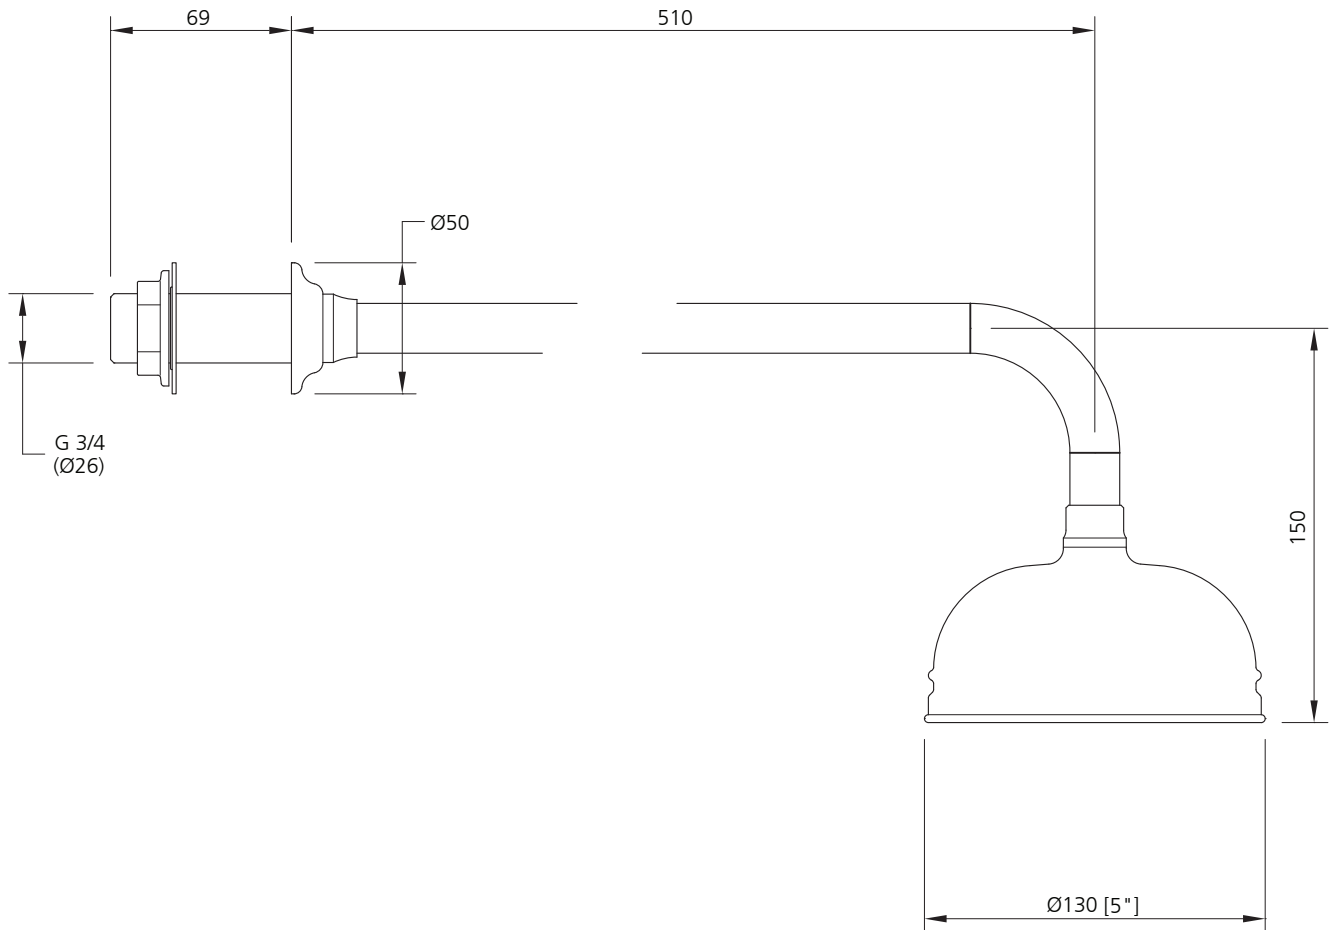

**LEFROY BROOKS**

IBROC HOUSE ESSEX ROAD  
HODDESDON HERTS EN11 0QS UK  
T: +44 (0)1992 708 316 F: +44 (0)1992 708 317

**LB-1773**

CLASSIC 5" APRON ROSE WITH LONG ARM (490mm)  
(SUITABLE FOR LARGE CUBICAL OR BATH SHOWERS)

**DIMENSIONAL DATA SHEET**

DATE: 28 June 2010

ISSUE: 037 A

©COPYRIGHT 2010. CHRISTO LEFROY BROOKS. ALL RIGHTS RESERVED.

DIMENSIONS IN MILLIMETRES

WHILST EVERY EFFORT IS MADE TO ENSURE THE ACCURACY OF THESE DATA SHEETS THEY ARE SUBJECT TO CHANGE WITHOUT NOTICE AS PART OF THE COMPANY'S PRODUCT DEVELOPMENT PROCESS