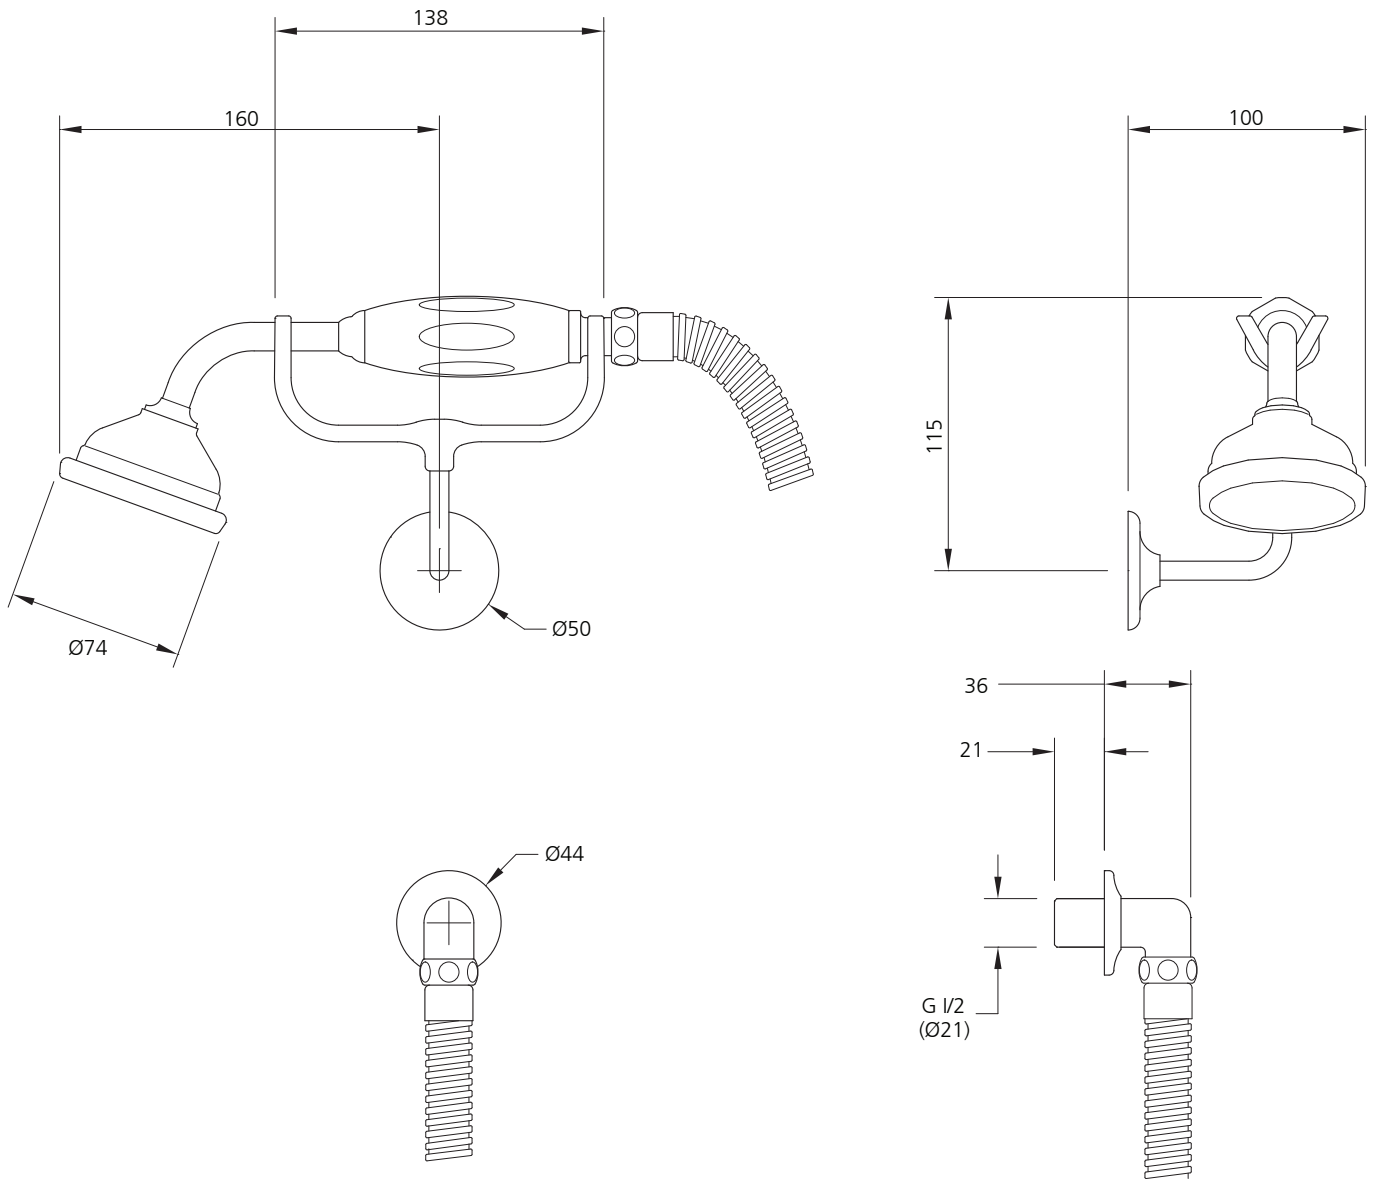

## LB-1760

CLASSIC HANDSET, CRADLE, WALL OUTLET  
AND WIDE BORE HOSE

### DIMENSIONAL DATA SHEET

DATE: 28 June 2010

ISSUE: 054

©COPYRIGHT 2010. CHRISTO LEFROY BROOKS. ALL RIGHTS RESERVED.

DIMENSIONS IN MILLIMETRES

WHILST EVERY EFFORT IS MADE TO ENSURE THE ACCURACY OF THESE DATA SHEETS THEY ARE SUBJECT TO CHANGE WITHOUT NOTICE AS PART OF THE COMPANY'S PRODUCT DEVELOPMENT PROCESS