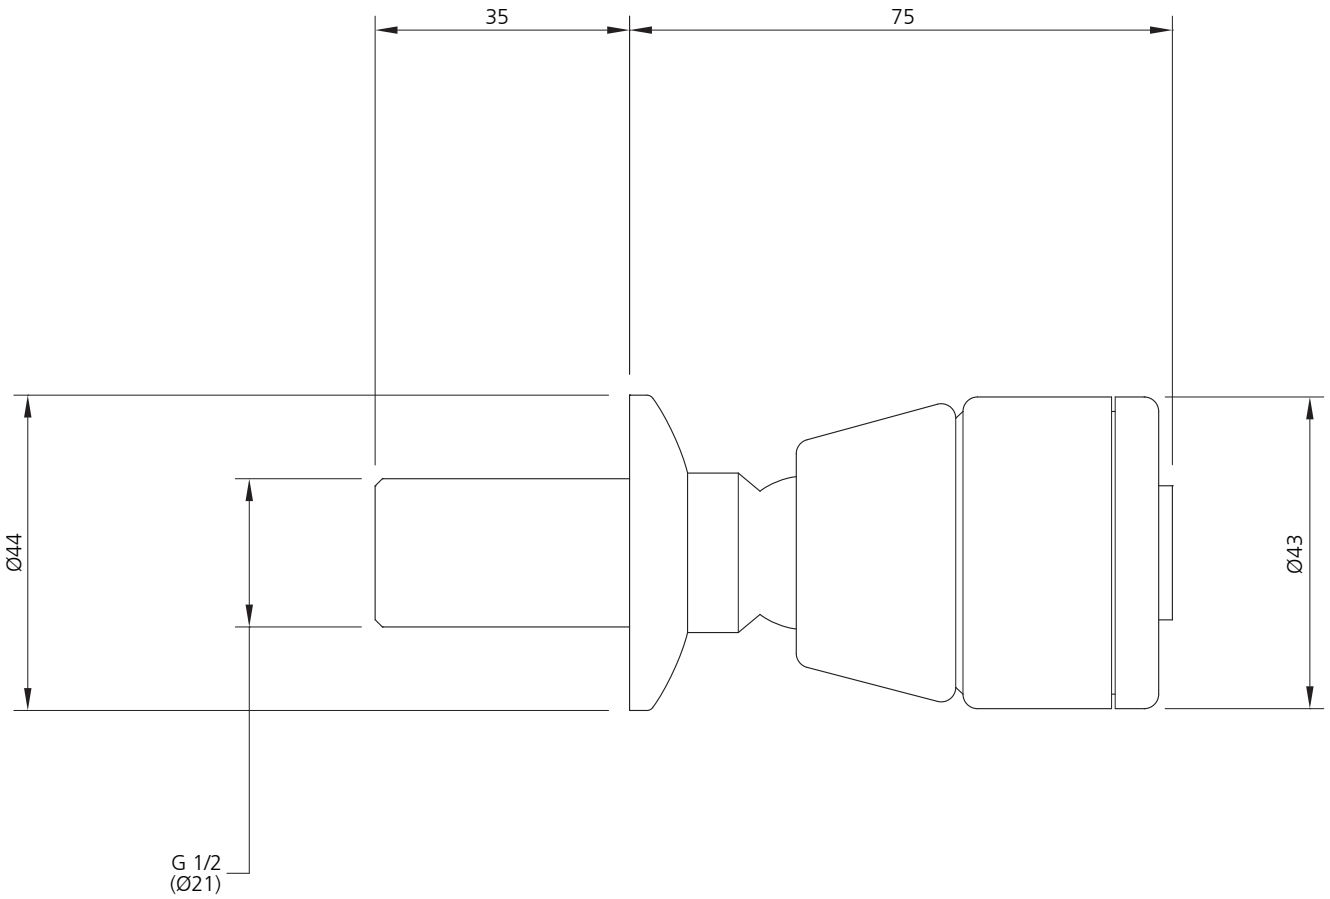

LEFROY BROOKS

IBROC HOUSE ESSEX ROAD
HODDESDON HERTS EN11 OQS UK
T: +44 (0)1992 708 316 F: +44 (0)1992 708 317

LB-1742

BODY JET SET (1 PAIR)

DIMENSIONAL DATA SHEET

DATE: 28 June 2010

ISSUE: 047 A

©COPYRIGHT 2010. CHRISTO LEFROY BROOKS. ALL RIGHTS RESERVED.

DIMENSIONS IN MILLIMETRES

WHILST EVERY EFFORT IS MADE TO ENSURE THE ACCURACY OF THESE DATA SHEETS THEY ARE SUBJECT TO CHANGE WITHOUT NOTICE AS PART OF THE COMPANY'S PRODUCT DEVELOPMENT PROCESS