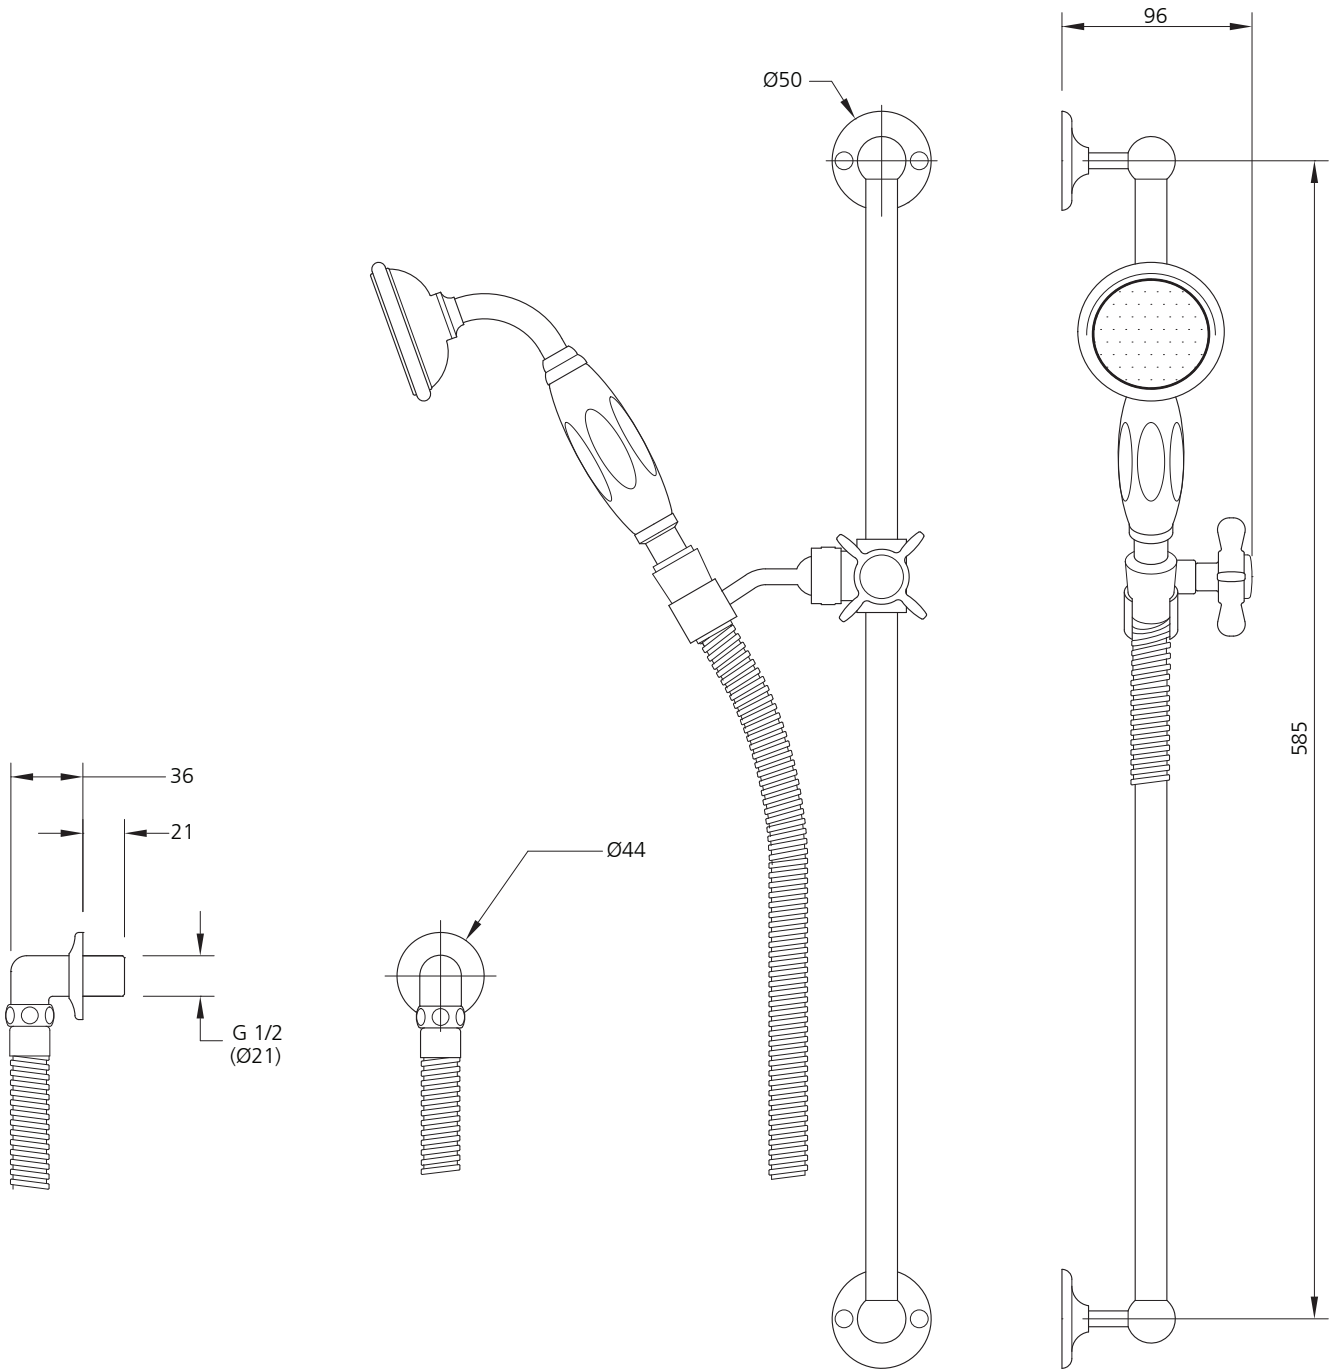

## LB-1727

WALL OUTLET, SLIDING RAIL, HANDSPRAY  
AND SHOWER KIT

### DIMENSIONAL DATA SHEET

DATE: 25 June 2010

ISSUE: 046

©COPYRIGHT 2010. CHRISTO LEFROY BROOKS. ALL RIGHTS RESERVED.

DIMENSIONS IN MILLIMETRES

WHILST EVERY EFFORT IS MADE TO ENSURE THE ACCURACY OF THESE DATA SHEETS THEY ARE SUBJECT TO CHANGE WITHOUT NOTICE AS PART OF THE COMPANY'S PRODUCT DEVELOPMENT PROCESS