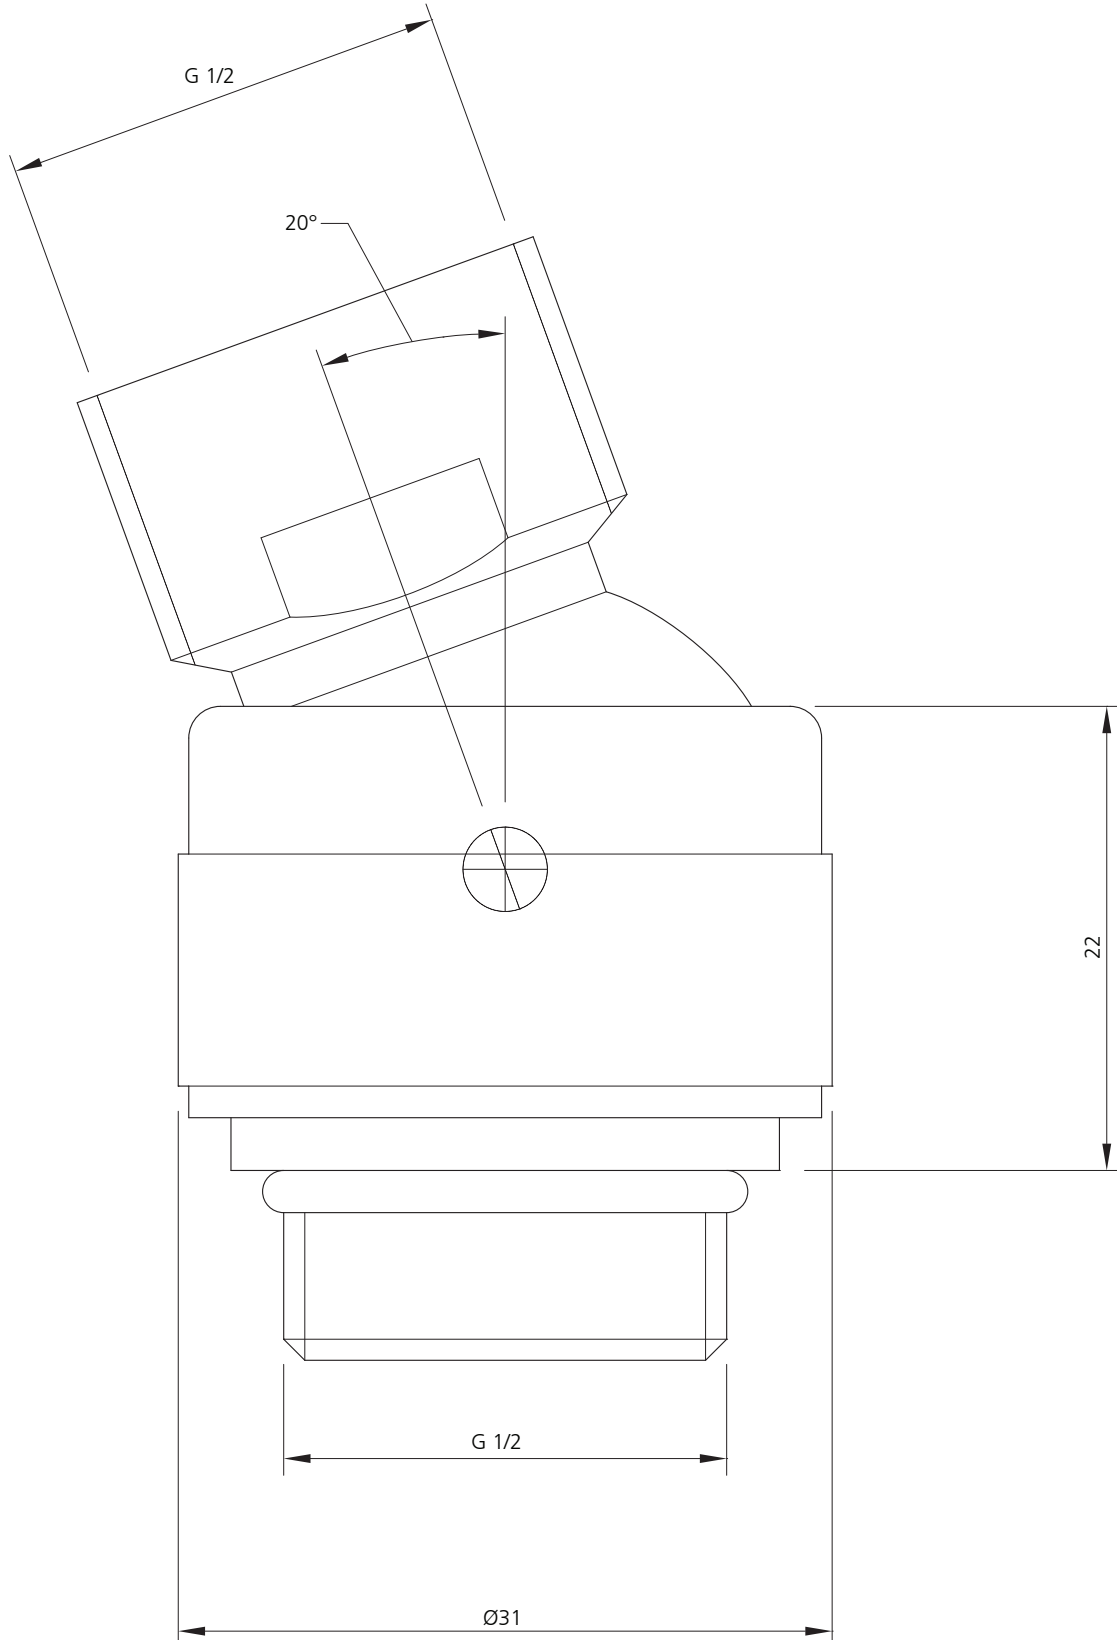

LEFROY BROOKS

IBROC HOUSE ESSEX ROAD
HODDESDON HERTS EN11 OQS UK
T: +44 (0)1992 708 316 F: +44 (0)1992 708 317

LB-1725

CONNECTOR WITH SWIVEL BALL JOINT
FOR SHOWER ROSE

DIMENSIONAL DATA SHEET

DATE: 25 June 2010

ISSUE: 048

©COPYRIGHT 2010. CHRISTO LEFROY BROOKS. ALL RIGHTS RESERVED.

DIMENSIONS IN MILLIMETRES

WHILST EVERY EFFORT IS MADE TO ENSURE THE ACCURACY OF THESE DATA SHEETS THEY ARE SUBJECT TO CHANGE WITHOUT NOTICE AS PART OF THE COMPANY'S PRODUCT DEVELOPMENT PROCESS