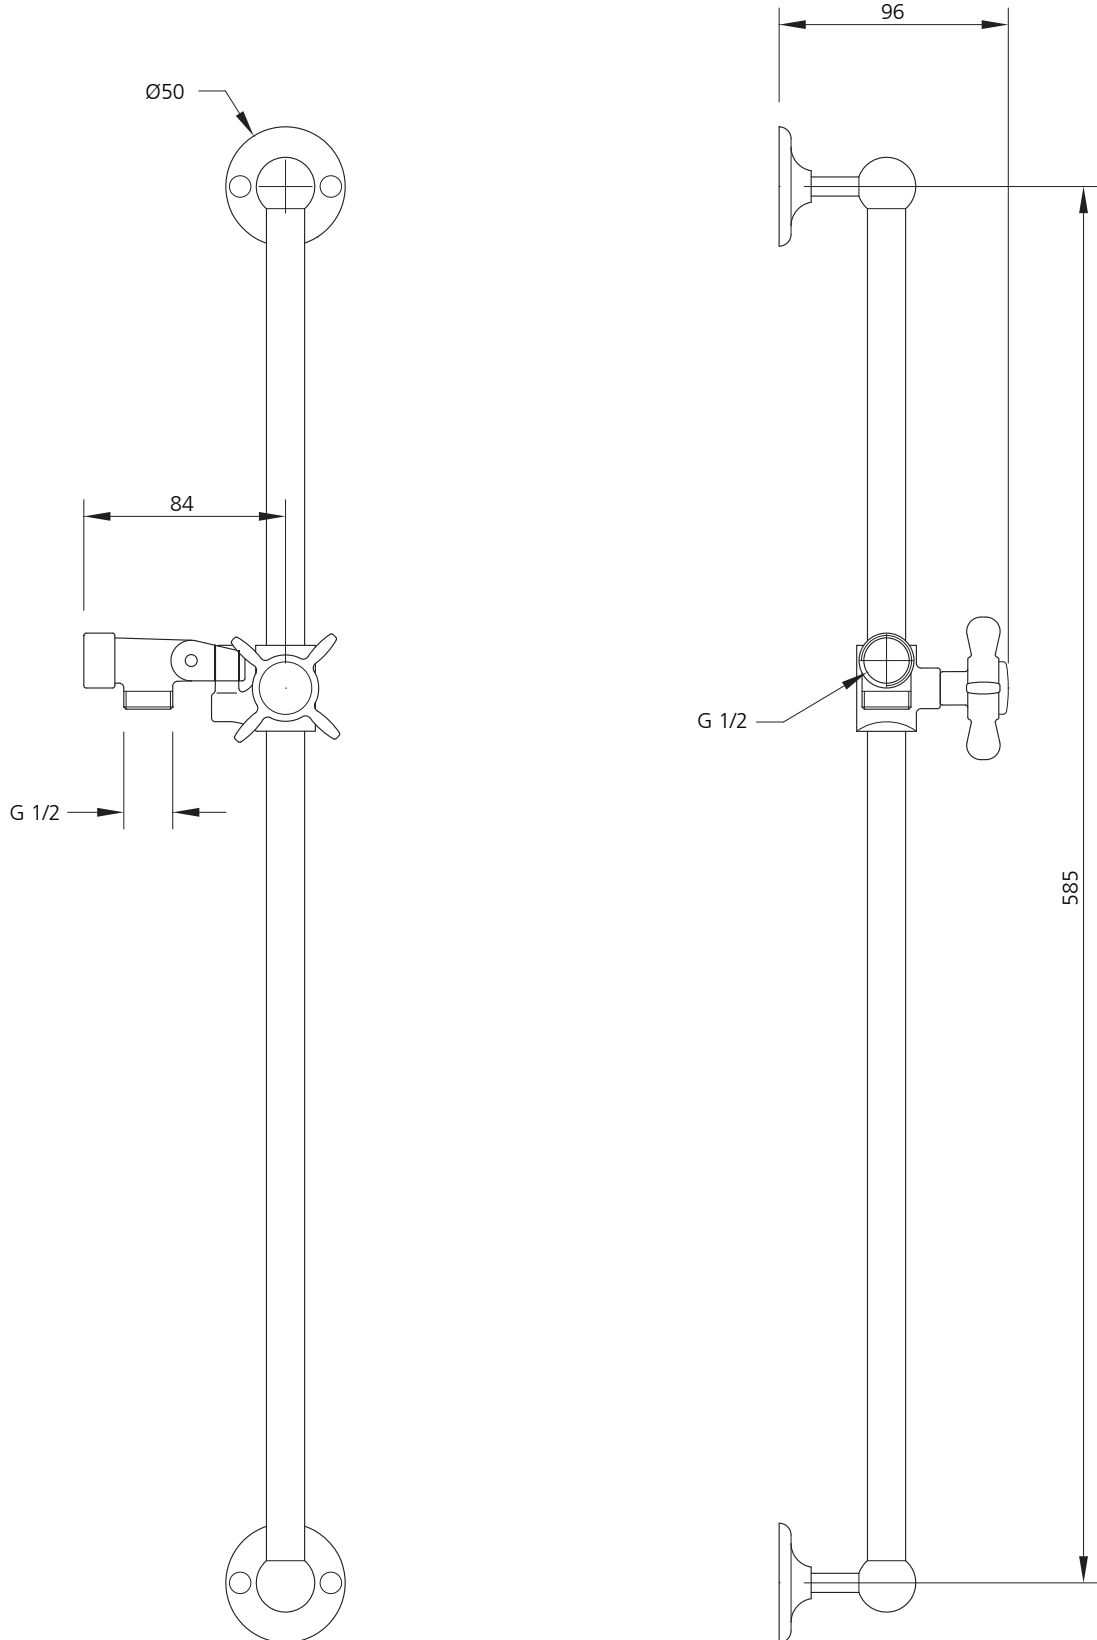

LEFROY BROOKS

IBROC HOUSE ESSEX ROAD
HODDESDON HERTS EN11 0QS UK
T: +44 (0)1992 708 316 F: +44 (0)1992 708 317

LB-1720

SLIDING RAIL KIT COMPLETE
WITH KNUCKLE FOR HANDSPRAY

DIMENSIONAL DATA SHEET

DATE: 25 June 2010

ISSUE: 047

©COPYRIGHT 2010. CHRISTO LEFROY BROOKS. ALL RIGHTS RESERVED.

DIMENSIONS IN MILLIMETRES

WHILST EVERY EFFORT IS MADE TO ENSURE THE ACCURACY OF THESE DATA SHEETS THEY ARE SUBJECT TO CHANGE WITHOUT NOTICE AS PART OF THE COMPANY'S PRODUCT DEVELOPMENT PROCESS