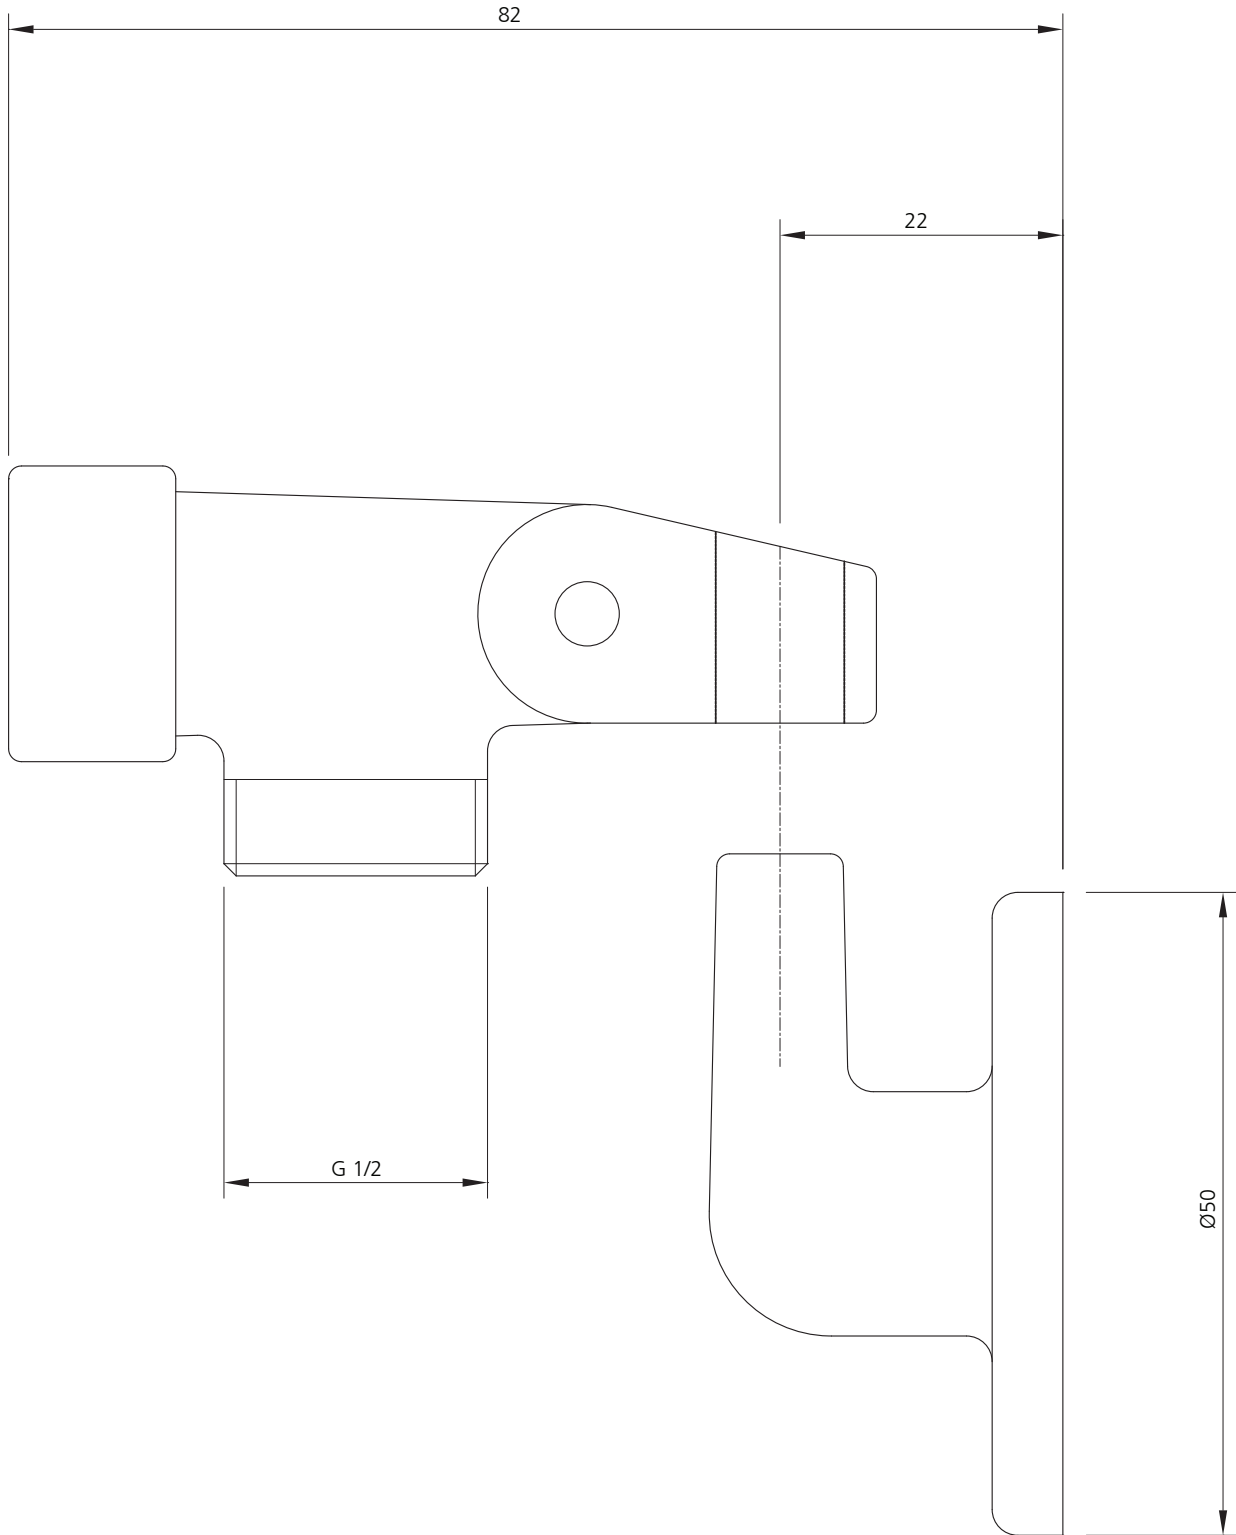

LEFROY BROOKS

IBROC HOUSE ESSEX ROAD
HODDESDON HERTS EN11 OQS UK
T: +44 (0)1992 708 316 F: +44 (0)1992 708 317

LB-1714

SHOWER HOOK AND CONNECTOR
INCLUDING PLUGS AND SCREWS

DIMENSIONAL DATA SHEET

DATE: 25 June 2010

ISSUE: 047

©COPYRIGHT 2010. CHRISTO LEFROY BROOKS. ALL RIGHTS RESERVED.

DIMENSIONS IN MILLIMETRES

WHILST EVERY EFFORT IS MADE TO ENSURE THE ACCURACY OF THESE DATA SHEETS THEY ARE SUBJECT TO CHANGE WITHOUT NOTICE AS PART OF THE COMPANY'S PRODUCT DEVELOPMENT PROCESS