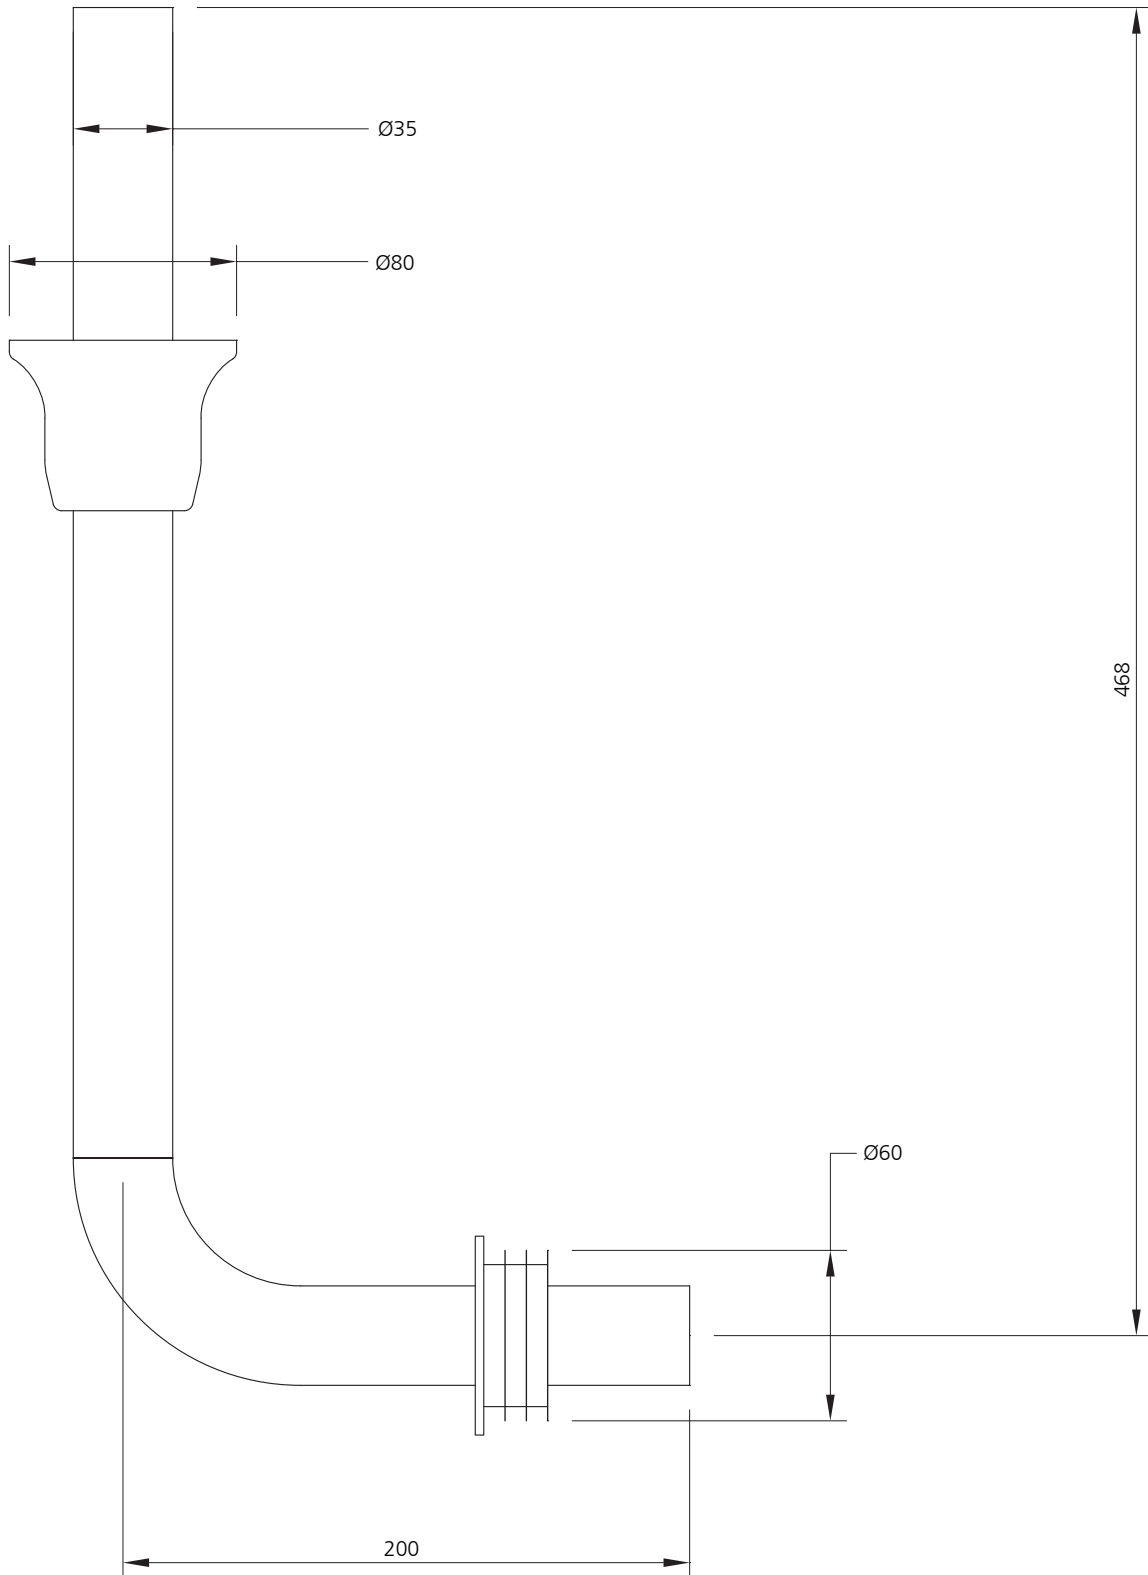

LEFROY BROOKS

IBROC HOUSE ESSEX ROAD
HODDESDON HERTS EN11 0QS UK
T: +44 (0)1992 708 316 F: +44 (0)1992 708 317

LB-1306

LOW LEVEL FLUSH PIPE KIT
WITH CUP

DIMENSIONAL DATA SHEET

DATE: 21 June 2010

ISSUE: 048 A

©COPYRIGHT 2010. CHRISTO LEFROY BROOKS. ALL RIGHTS RESERVED.

DIMENSIONS IN MILLIMETRES

WHILST EVERY EFFORT IS MADE TO ENSURE THE ACCURACY OF THESE DATA SHEETS THEY ARE SUBJECT TO CHANGE WITHOUT NOTICE AS PART OF THE COMPANY'S PRODUCT DEVELOPMENT PROCESS