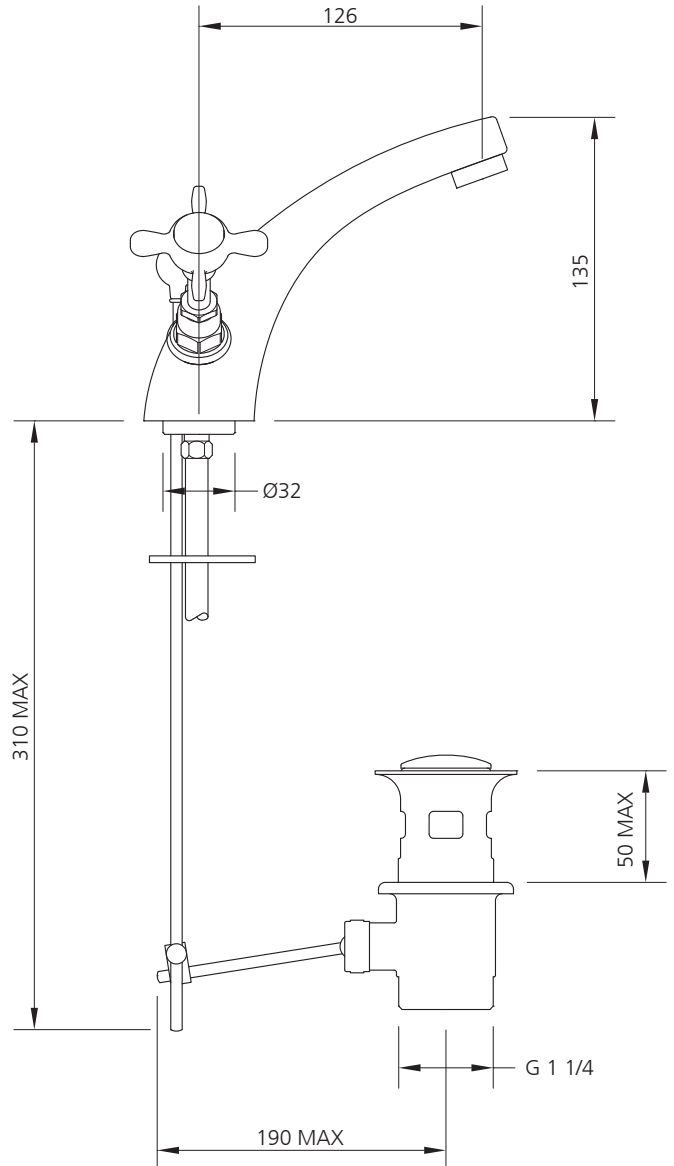

## LB-1185

CLASSIC BASIN MONOBLOC WITH POP-UP WASTE

### DIMENSIONAL DATA SHEET

DATE: 17 June 2010

ISSUE: 007 B

©COPYRIGHT 2010. CHRISTO LEFROY BROOKS. ALL RIGHTS RESERVED.

DIMENSIONS IN MILLIMETRES

WHILST EVERY EFFORT IS MADE TO ENSURE THE ACCURACY OF THESE DATA SHEETS THEY ARE SUBJECT TO CHANGE WITHOUT NOTICE AS PART OF THE COMPANY'S PRODUCT DEVELOPMENT PROCESS