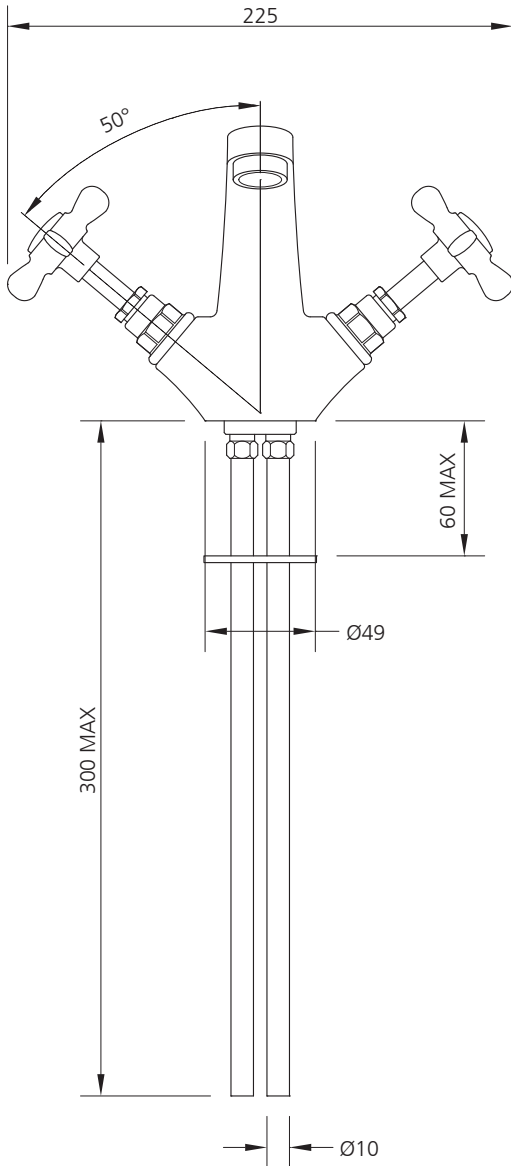

## LB-1185

CLASSIC BASIN MONOBLOC WITH POP-UP WASTE

### DIMENSIONAL DATA SHEET

DATE: 17 June 2010

ISSUE: 007 B

©COPYRIGHT 2010. CHRISTO LEFROY BROOKS. ALL RIGHTS RESERVED.

DIMENSIONS IN MILLIMETRES

WHILST EVERY EFFORT IS MADE TO ENSURE THE ACCURACY OF THESE DATA SHEETS THEY ARE SUBJECT TO CHANGE WITHOUT NOTICE AS PART OF THE COMPANY'S PRODUCT DEVELOPMENT PROCESS