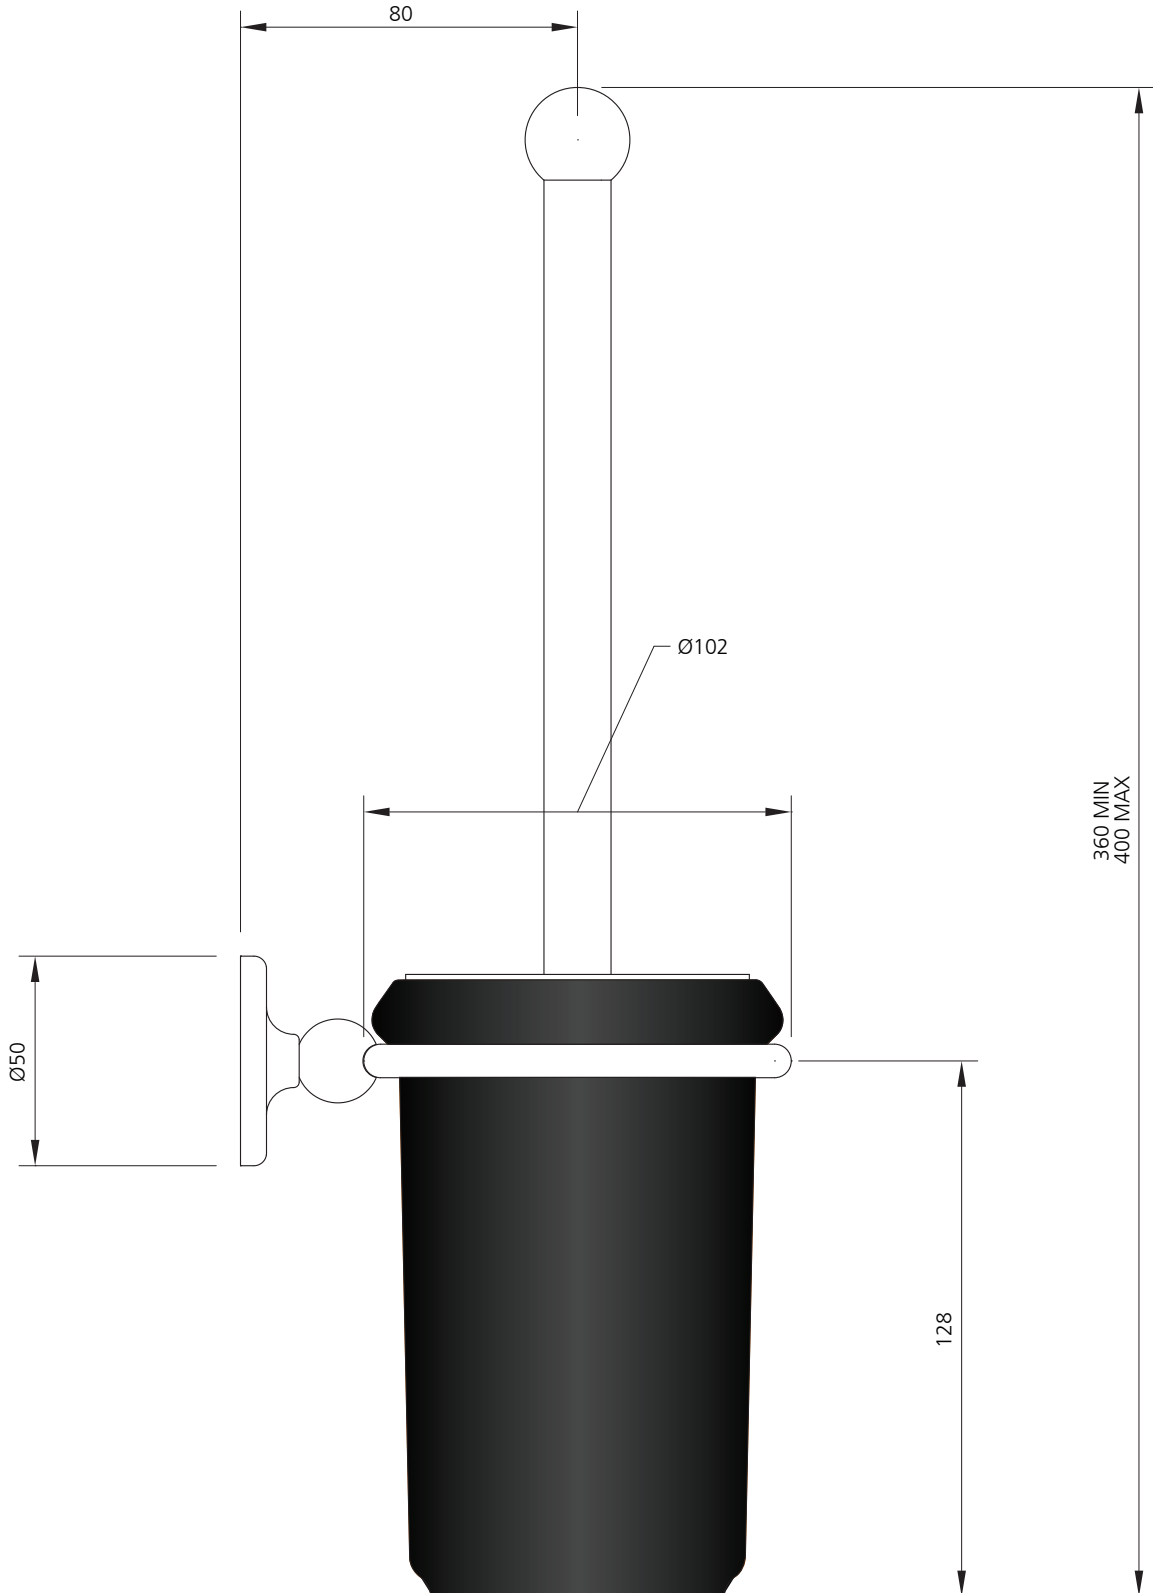

LEFROY BROOKS

IBROC HOUSE ESSEX ROAD
HODDESDON HERTS EN11 OQS UK
T: +44 (0)1992 708 316 F: +44 (0)1992 708 317

BK-4503

BLACK BRUSH AND POT WITH WALL BRACKET
AND BRASS COVER PLATE

DIMENSIONAL DATA SHEET

DATE: 17 May 2010

ISSUE: 041

©COPYRIGHT 2010. CHRISTO LEFROY BROOKS. ALL RIGHTS RESERVED.

DIMENSIONS IN MILLIMETRES

WHILST EVERY EFFORT IS MADE TO ENSURE THE ACCURACY OF THESE DATA SHEETS THEY ARE SUBJECT TO CHANGE WITHOUT NOTICE AS PART OF THE COMPANY'S PRODUCT DEVELOPMENT PROCESS