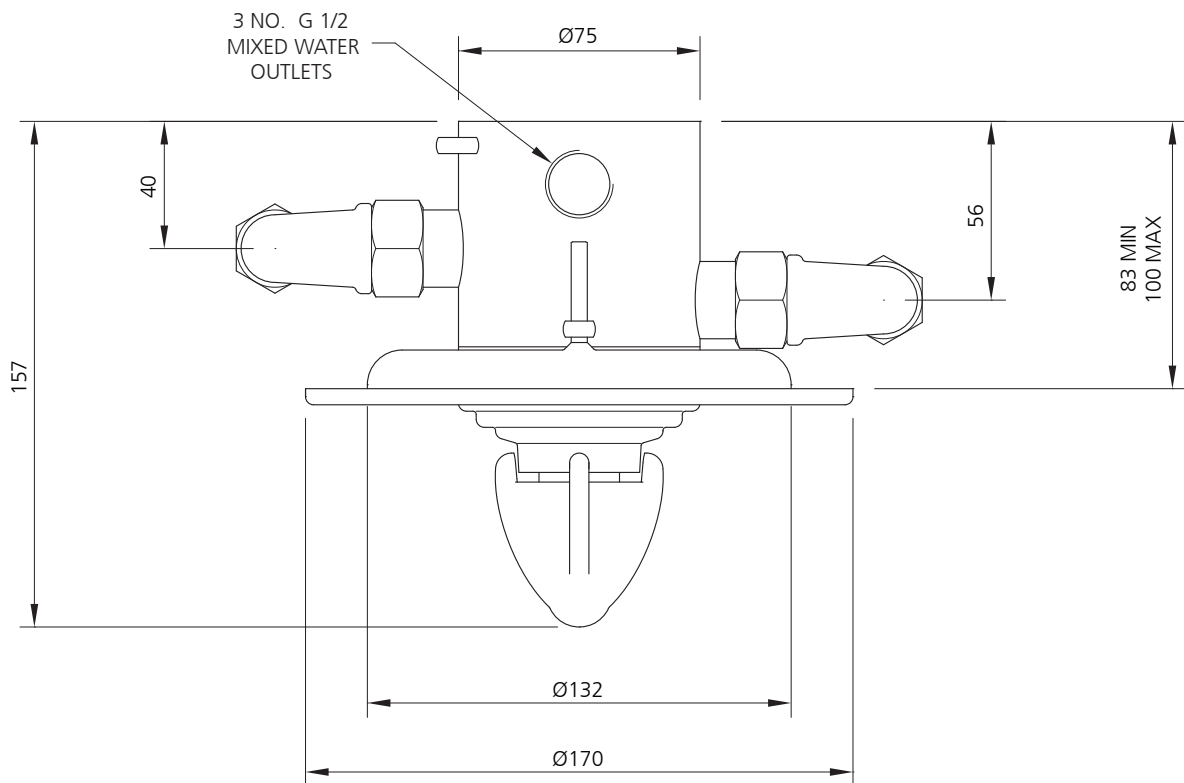

LEFROY BROOKS

IBROC HOUSE ESSEX ROAD
HODDESDON HERTS EN11 0QS UK
T: +44 (0)1992 708 316 F: +44 (0)1992 708 317

RT-8800

BELLE AIRE ARCHIPELAGO THERMOSTATIC
SHOWER VALVE

DIMENSIONAL DATA SHEET

DATE: 2 August 2010

ISSUE: 050

DIMENSIONS IN MILLIMETRES