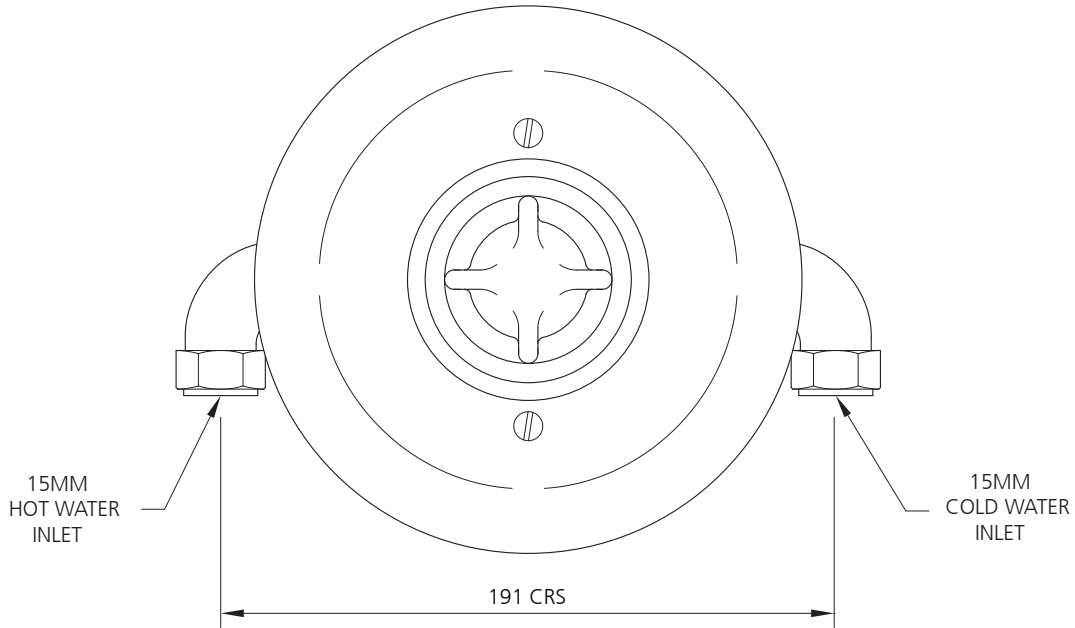

LEFROY BROOKS

IBROC HOUSE ESSEX ROAD
HODDESDON HERTS EN11 0QS UK
T: +44 (0)1992 708 316 F: +44 (0)1992 708 317

RT-8800

BELLE AIRE ARCHIPELAGO THERMOSTATIC
SHOWER VALVE

DIMENSIONAL DATA SHEET

DATE: 2 August 2010

ISSUE: 050

DIMENSIONS IN MILLIMETRES