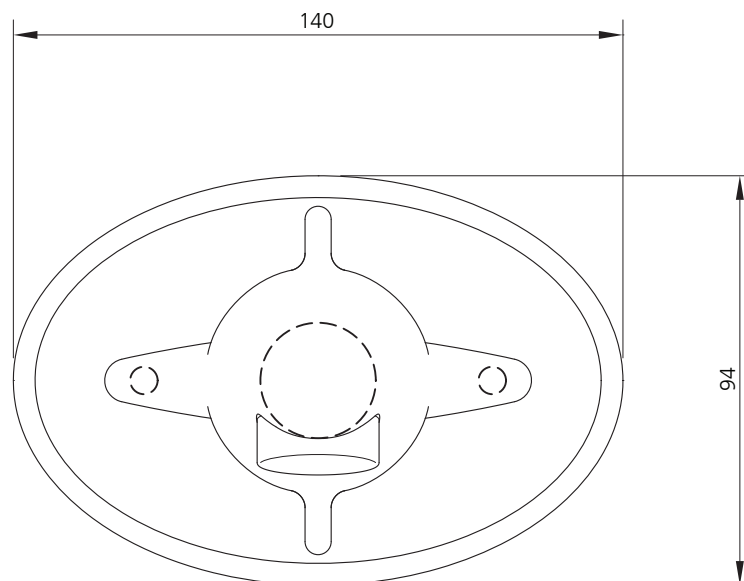

LEFROY BROOKS

IBROC HOUSE ESSEX ROAD
HODDESDON HERTS EN11 OQS UK
T: +44 (0)1992 708 316 F: +44 (0)1992 708 317

RT-2210

BELLE AIRE WALL MOUNTED BATH SPOUT

DIMENSIONAL DATA SHEET

DATE: 2 August 2010

ISSUE: 050

©COPYRIGHT 2010. CHRISTO LEFROY BROOKS. ALL RIGHTS RESERVED.

DIMENSIONS IN MILLIMETRES

WHILST EVERY EFFORT IS MADE TO ENSURE THE ACCURACY OF THESE DATA SHEETS THEY ARE SUBJECT TO CHANGE WITHOUT NOTICE AS PART OF THE COMPANY'S PRODUCT DEVELOPMENT PROCESS