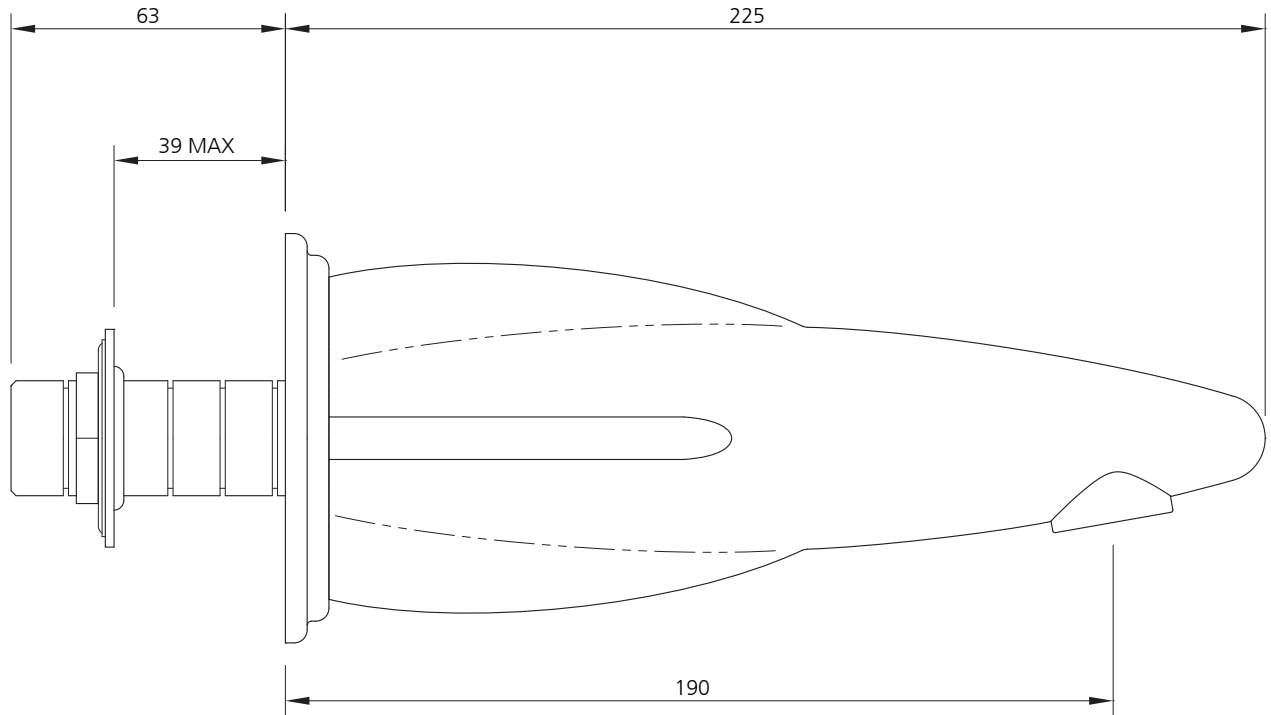

LEFROY BROOKS

IBROC HOUSE ESSEX ROAD
HODDESDON HERTS EN11 OQS UK
T: +44 (0)1992 708 316 F: +44 (0)1992 708 317

RT-2210

BELLE AIRE WALL MOUNTED BATH SPOUT

DIMENSIONAL DATA SHEET

DATE: 2 August 2010

ISSUE: 050

©COPYRIGHT 2010. CHRISTO LEFROY BROOKS. ALL RIGHTS RESERVED.

DIMENSIONS IN MILLIMETRES

WHILST EVERY EFFORT IS MADE TO ENSURE THE ACCURACY OF THESE DATA SHEETS THEY ARE SUBJECT TO CHANGE WITHOUT NOTICE AS PART OF THE COMPANY'S PRODUCT DEVELOPMENT PROCESS