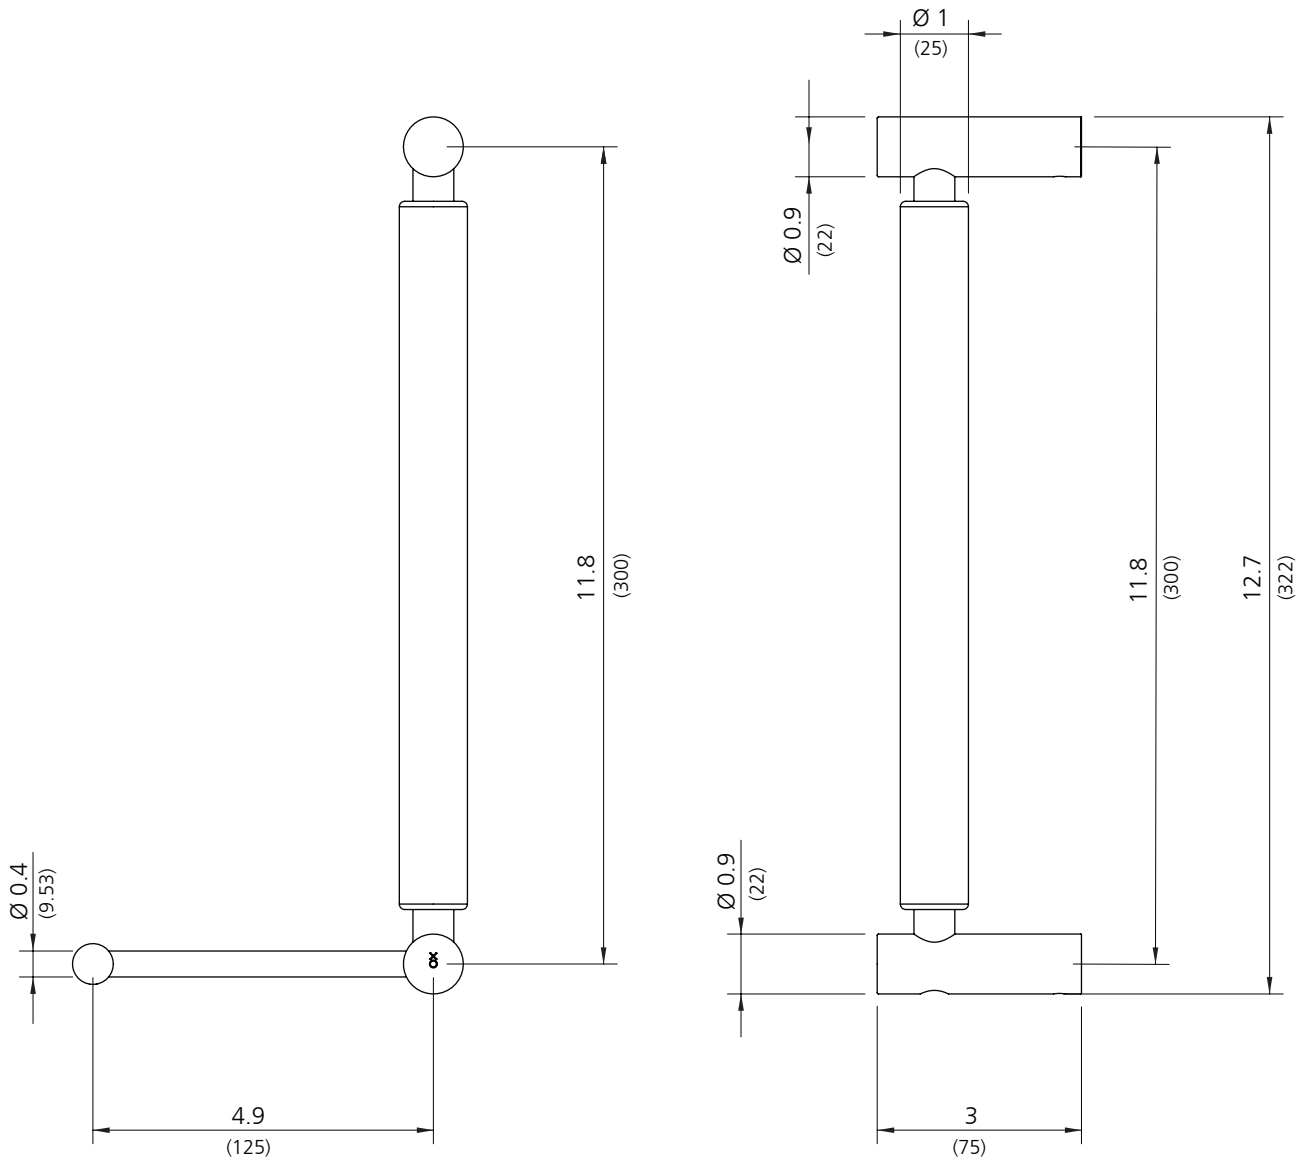

LEFROY BROOKS

1 8 2 8 T R O U T M A N S T R E E T
R I D G E W O O D N E W Y O R K N Y 1 1 3 8 5 U S A
T: +1(718) 302 5292 F: +1(718) 302 4177

XO 2360

GRAB BAR WITH SOAP DISH ASSEMBLY

DIMENSIONAL DATA SHEET

DATE: 31 October 2012

No: 30 761 2360 A

COPYRIGHT © LBIP LTD 2012. ALL RIGHTS RESERVED

DIMENSIONS IN INCHES & MILLIMETRES

WHILST EVERY EFFORT IS MADE TO ENSURE THE ACCURACY OF THESE DATA SHEETS THEY ARE SUBJECT TO CHANGE WITHOUT NOTICE AS PART OF THE COMPANY'S PRODUCT DEVELOPMENT PROCESS