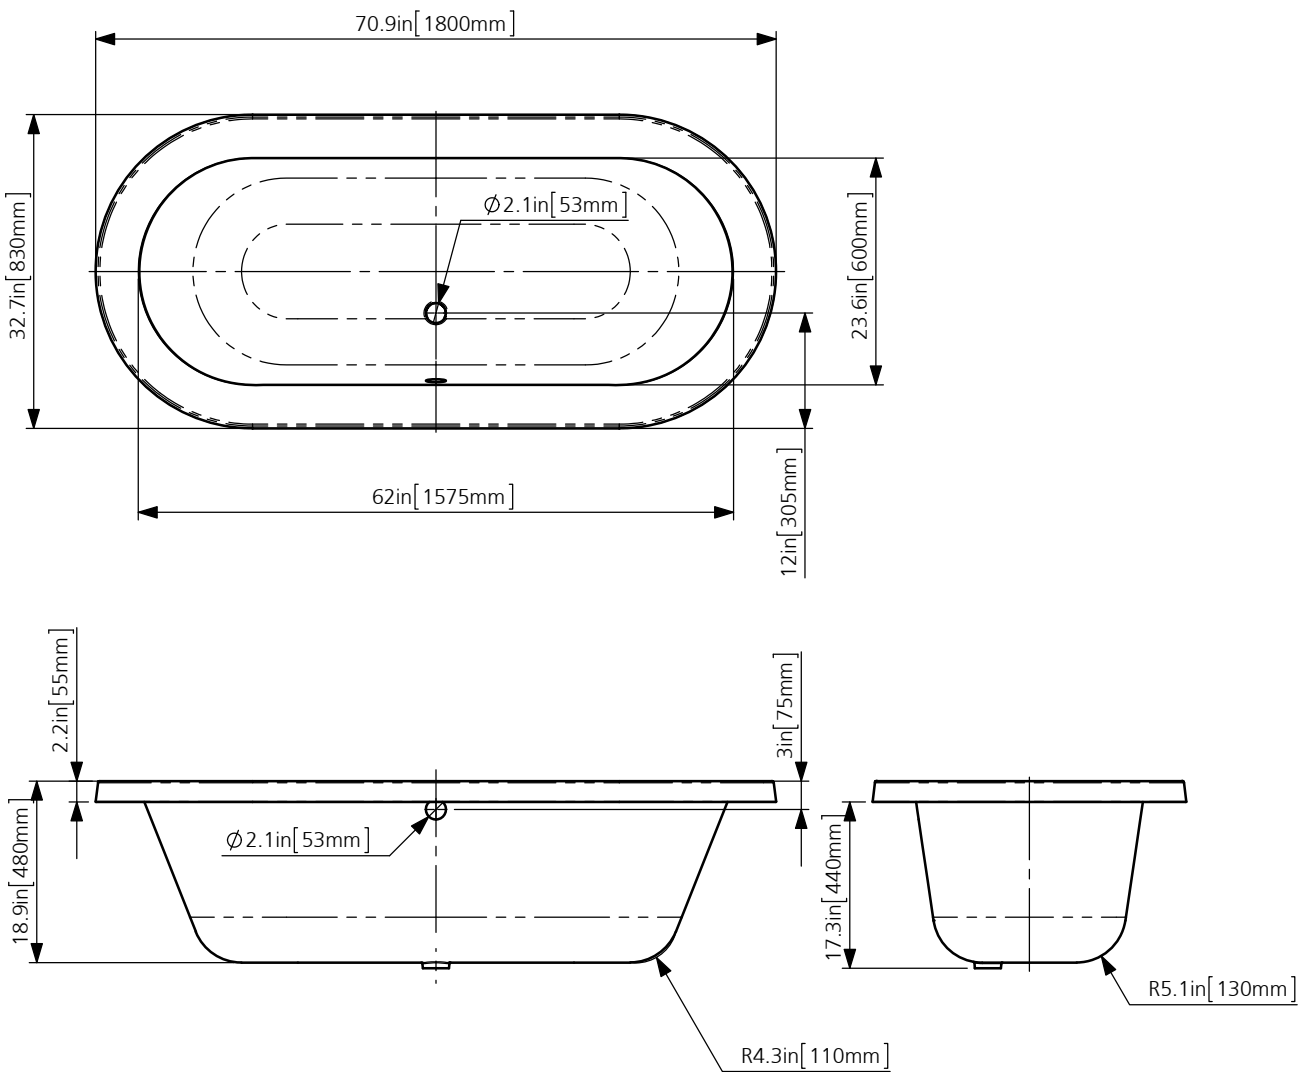

# LEFROY BROOKS

XI-7036  
ZEN CAST IRON BATH  
FOR INSET OR FLOOR MOUNTING

DIMENSIONAL DATA SHEET

DATE : 24 APRIL 2012

NUMBER: BGL-86

© COPYRIGHT: LBIP LTD 2012. ALL RIGHTS RESERVED

DIMENSIONS IN INCHES & MILLIMETRES