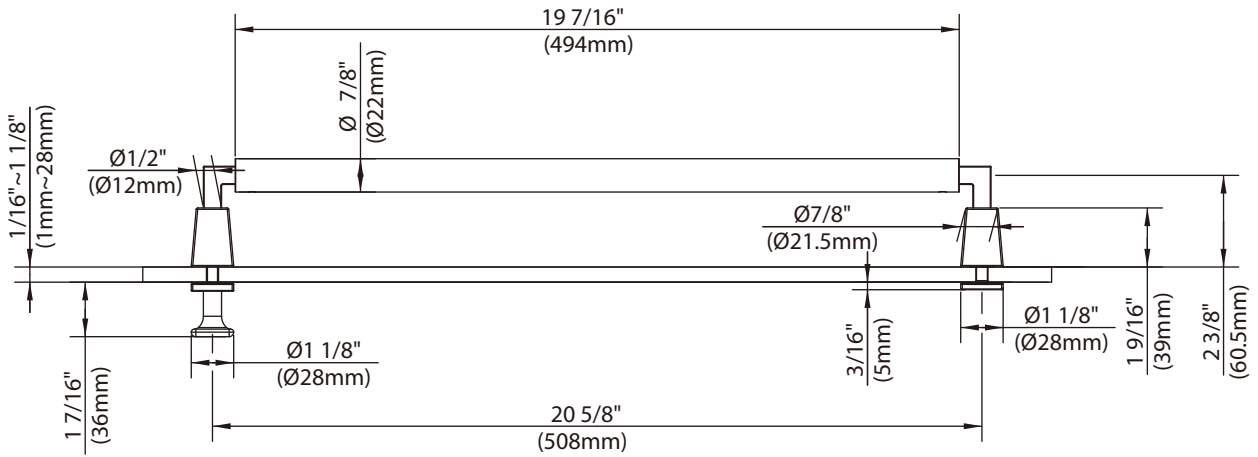

LEFROY BROOKS

1 8 2 8 T R O U T M A N S T R E E T
R I D G E W O O D N E W Y O R K N Y 1 1 3 8 5 U S A
T : + 1 (7 1 8) 3 0 2 5 2 9 2 F : + 1 (7 1 8) 3 0 2 4 1 7 7

M1-5475

SINGLE 20" DECO SHOWER DOOR HANDLE/TOWEL RAIL ←

DIMENSIONAL DATA SHEET

DATE: 11 December 2013

No: B01B3001

COPYRIGHT © LBIP LTD 2012. ALL RIGHTS RESERVED.

DIMENSIONS IN INCHES & MILLIMETRES

WHILST EVERY EFFORT IS MADE TO ENSURE THE ACCURACY OF THESE DATA SHEETS THEY ARE SUBJECT TO CHANGE WITHOUT NOTICE AS PART OF THE COMPANY'S PRODUCT DEVELOPMENT PROCESS

M1-5475

SINGLE 20" DECO SHOWER DOOR HANDLE/TOWEL RAIL

- | | | | | | |
|---|----------------------|----|------------------|----|--------------------|
| 1 | Rail (254139) | 6 | Screw (008678) | 11 | Adaptor (077527) |
| 2 | Set Screw (075038) | 7 | Adapter (067531) | 12 | Adaptor (255346) |
| 3 | Bracket (244177) | 8 | Washer (013826) | 13 | Allen key (031000) |
| 4 | Rail Holder (240113) | 9 | Nut (054870) | 14 | Stud Bolt (017094) |
| 5 | Washer (013266) | 10 | Adaptor (067293) | | |