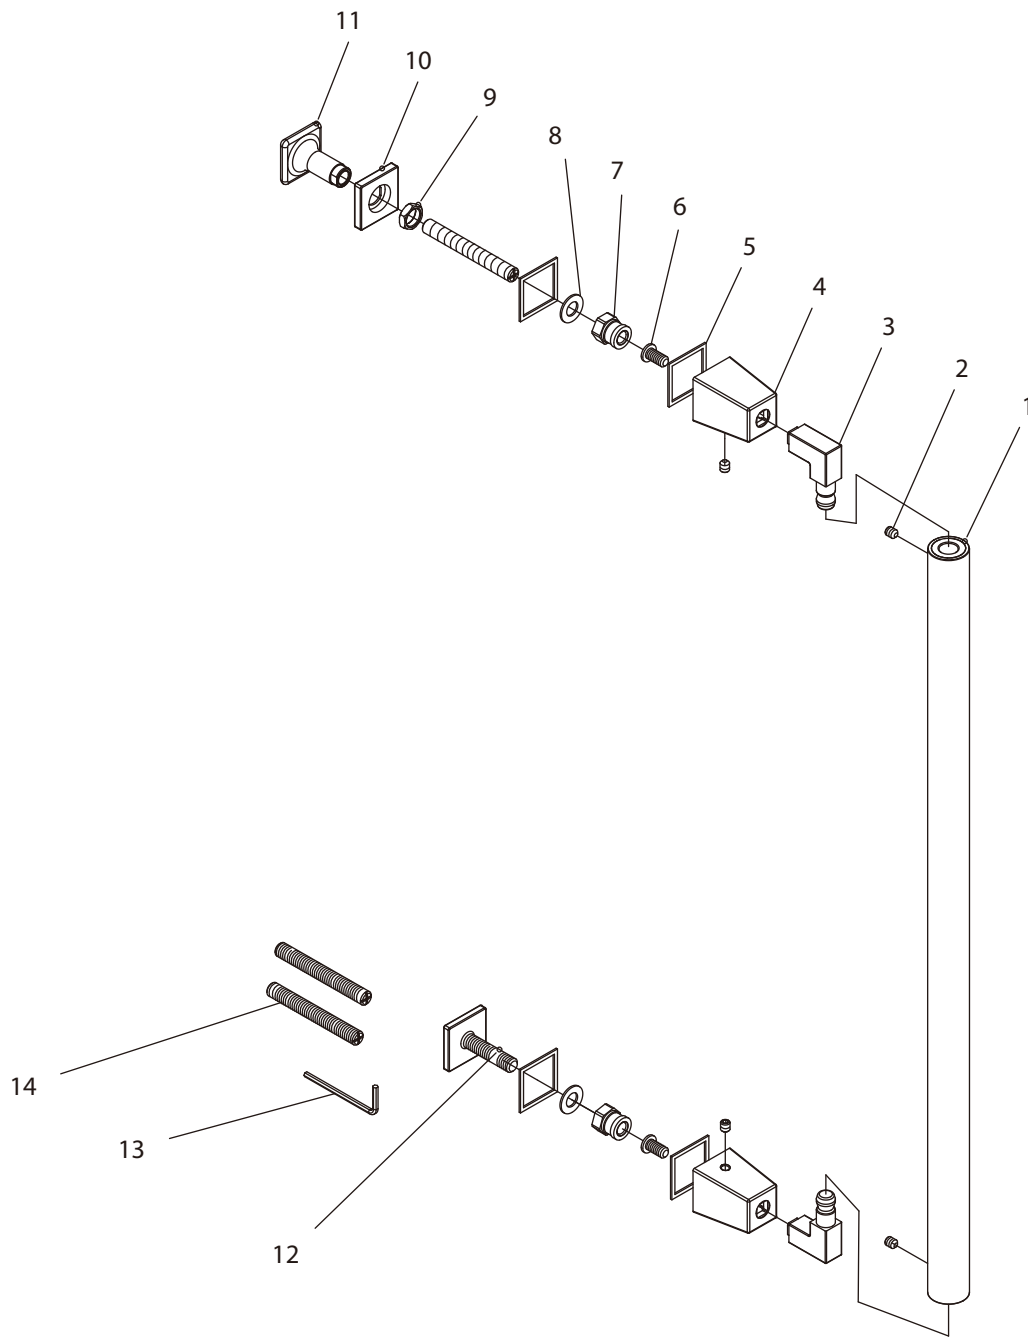

LEFROY BROOKS

1 8 2 8 T R O U T M A N S T R E E T
R I D G E W O O D N E W Y O R K N Y 1 1 3 8 5 U S A
T : + 1 (7 1 8) 3 0 2 5 2 9 2 F : + 1 (7 1 8) 3 0 2 4 1 7 7

M1-5475

SINGLE 20" DECO SHOWER DOOR HANDLE/TOWEL RAIL ←

DIMENSIONAL DATA SHEET

DATE: 11 December 2013

No: B01B3001

COPYRIGHT © LBIP LTD 2012. ALL RIGHTS RESERVED.

DIMENSIONS IN INCHES & MILLIMETRES

WHILST EVERY EFFORT IS MADE TO ENSURE THE ACCURACY OF THESE DATA SHEETS THEY ARE SUBJECT TO CHANGE WITHOUT NOTICE AS PART OF THE COMPANY'S PRODUCT DEVELOPMENT PROCESS

M1-5475

SINGLE 20" DECO SHOWER DOOR HANDLE/TOWEL RAIL

- | | | | | | |
|---|----------------------|----|------------------|----|--------------------|
| 1 | Rail (254139) | 6 | Screw (008678) | 11 | Adaptor (077527) |
| 2 | Set Screw (075038) | 7 | Adapter (067531) | 12 | Adaptor (255346) |
| 3 | Bracket (244177) | 8 | Washer (013826) | 13 | Allen key (031000) |
| 4 | Rail Holder (240113) | 9 | Nut (054870) | 14 | Stud Bolt (017094) |
| 5 | Washer (013266) | 10 | Adaptor (067293) | | |