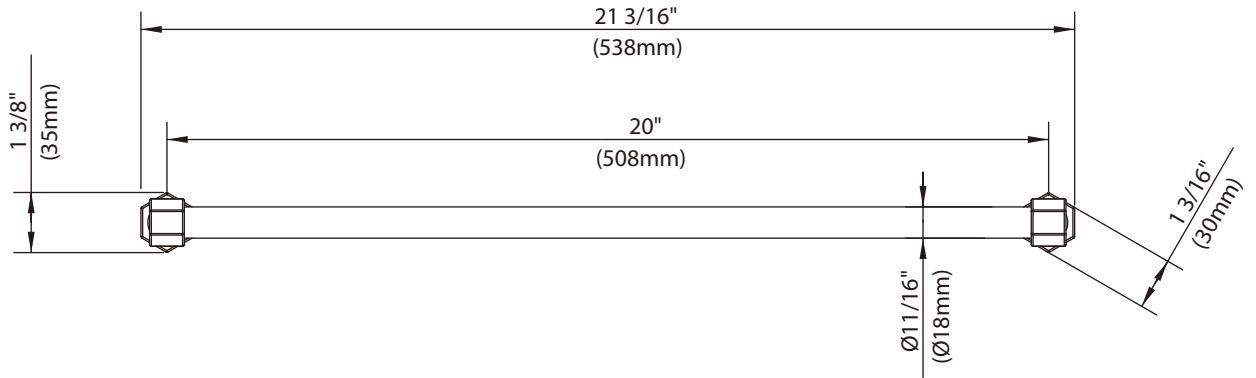

LEFROY BROOKS

1 8 2 8 T R O U T M A N S T R E E T  
R I D G E W O O D N E W Y O R K N Y 1 1 3 8 5 U S A  
T: +1(718) 302 5292 F: +1(718) 302 4177

M1-5470

20-INCH SHOWER DOOR HANDLE WITH SINGLE AND DOUBLE MOUNTING

DIMENSIONAL DATA SHEET

DATE: 15 September 2014

No: B01B0000

COPYRIGHT © LBIP LTD 2012. ALL RIGHTS RESERVED.

DIMENSIONS IN INCHES & MILLIMETRES

WHILST EVERY EFFORT IS MADE TO ENSURE THE ACCURACY OF THESE DATA SHEETS THEY ARE SUBJECT TO CHANGE WITHOUT NOTICE AS PART OF THE COMPANY'S PRODUCT DEVELOPMENT PROCESS

# M1-5470

20-INCH SHOWER DOOR HANDLE WITH SINGLE AND DOUBLE MOUNTING

- 1 Adaptor (259133)
- 2 Washer (013047)
- 3 Adapter (259132)
- 4 Screw (008003)
- 5 Post (240059)
- 6 Set screw (075208)
- 7 Rail (258136)
- 8 Stud bolt (017251)
- 9 Allen key (031220)
- 10 Nut (009184)
- 11 Adapter (259140)
- 12 Pull-knob (259141)