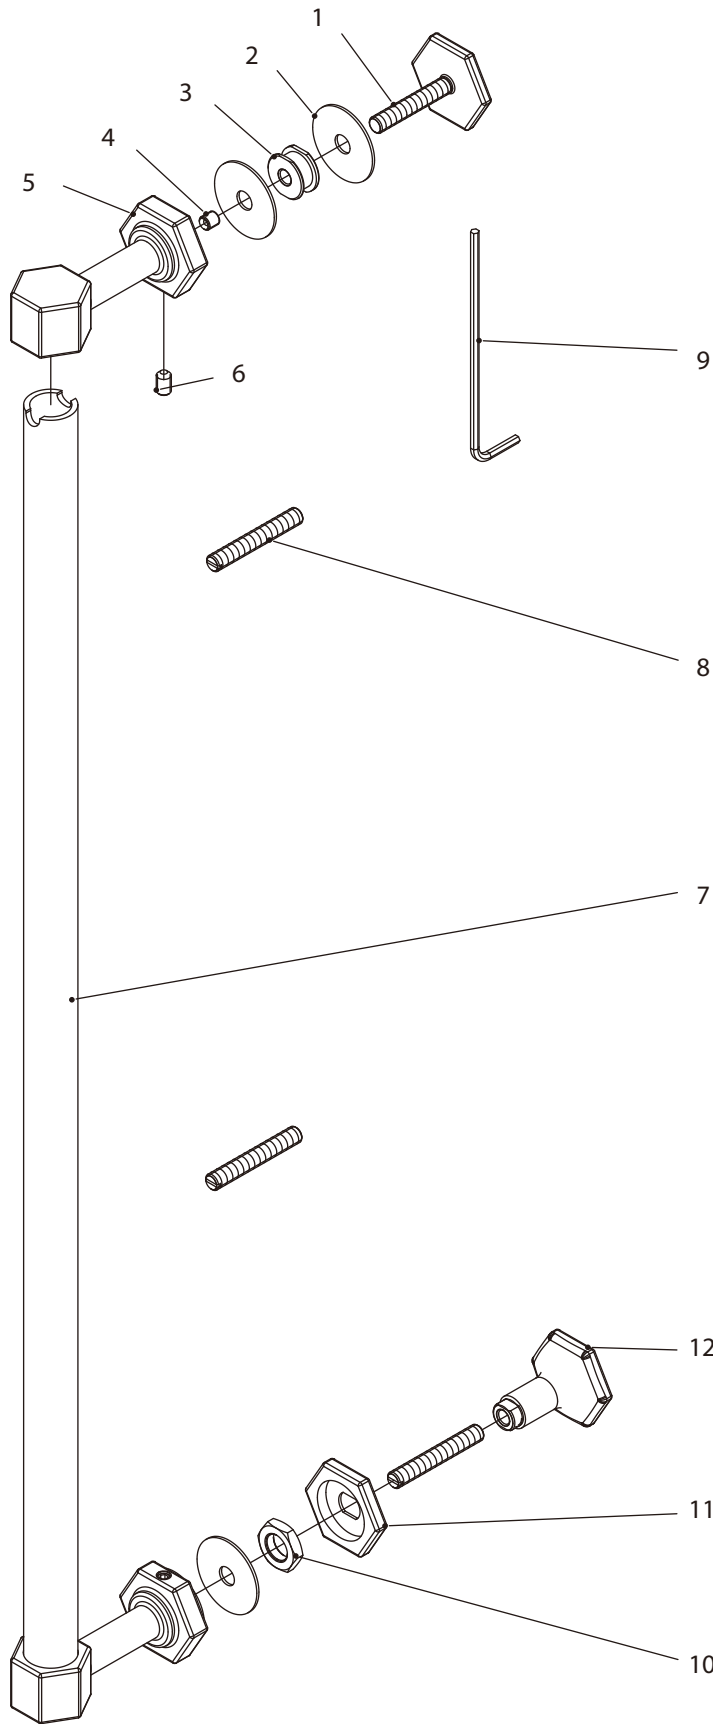

LEFROY BROOKS

1 8 2 8 T R O U T M A N S T R E E T  
R I D G E W O O D N E W Y O R K N Y 1 1 3 8 5 U S A  
T: +1(718) 302 5292 F: +1(718) 302 4177

M1-5470

20-INCH SHOWER DOOR HANDLE WITH SINGLE AND DOUBLE MOUNTING

DIMENSIONAL DATA SHEET

DATE: 15 September 2014

No: B01B0000

COPYRIGHT © LBIP LTD 2012. ALL RIGHTS RESERVED.

DIMENSIONS IN INCHES & MILLIMETRES

WHILST EVERY EFFORT IS MADE TO ENSURE THE ACCURACY OF THESE DATA SHEETS THEY ARE SUBJECT TO CHANGE WITHOUT NOTICE AS PART OF THE COMPANY'S PRODUCT DEVELOPMENT PROCESS

# M1-5470

20-INCH SHOWER DOOR HANDLE WITH SINGLE AND DOUBLE MOUNTING

- 1 Adaptor (259133)
- 2 Washer (013047)
- 3 Adapter (259132)
- 4 Screw (008003)
- 5 Post (240059)
- 6 Set screw (075208)
- 7 Rail (258136)
- 8 Stud bolt (017251)
- 9 Allen key (031220)
- 10 Nut (009184)
- 11 Adapter (259140)
- 12 Pull-knob (259141)