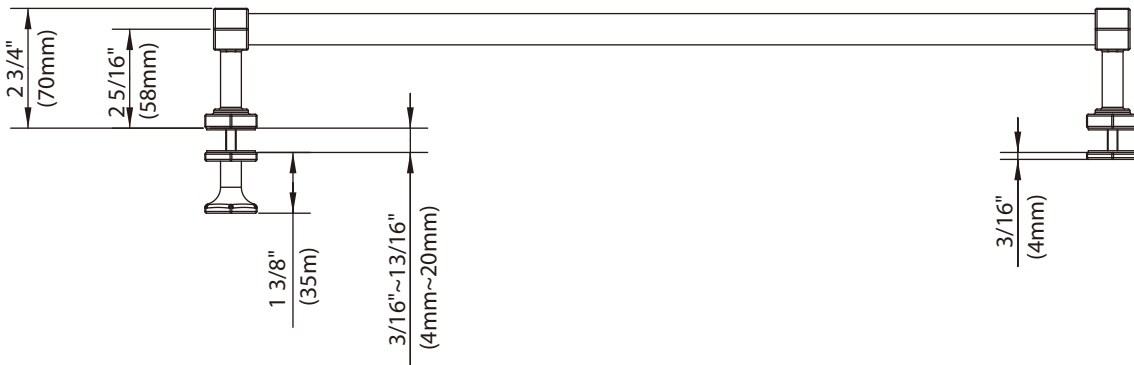

LEFROY BROOKS

1 8 2 8 T R O U T M A N S T R E E T  
R I D G E W O O D N E W Y O R K N Y 1 1 3 8 5 U S A  
T: +1(718) 302 5292 F: +1(718) 302 4177

M1-5470

20-INCH SHOWER DOOR HANDLE WITH SINGLE AND DOUBLE MOUNTING

DIMENSIONAL DATA SHEET

DATE: 15 September 2014

No: B01B0000

COPYRIGHT © LBIP LTD 2012. ALL RIGHTS RESERVED.

DIMENSIONS IN INCHES & MILLIMETRES

WHILST EVERY EFFORT IS MADE TO ENSURE THE ACCURACY OF THESE DATA SHEETS THEY ARE SUBJECT TO CHANGE WITHOUT NOTICE AS PART OF THE COMPANY'S PRODUCT DEVELOPMENT PROCESS

# M1-5470

20-INCH SHOWER DOOR HANDLE WITH SINGLE AND DOUBLE MOUNTING

- 1 Adaptor (259133)
- 2 Washer (013047)
- 3 Adapter (259132)
- 4 Screw (008003)
- 5 Post (240059)
- 6 Set screw (075208)
- 7 Rail (258136)
- 8 Stud bolt (017251)
- 9 Allen key (031220)
- 10 Nut (009184)
- 11 Adapter (259140)
- 12 Pull-knob (259141)