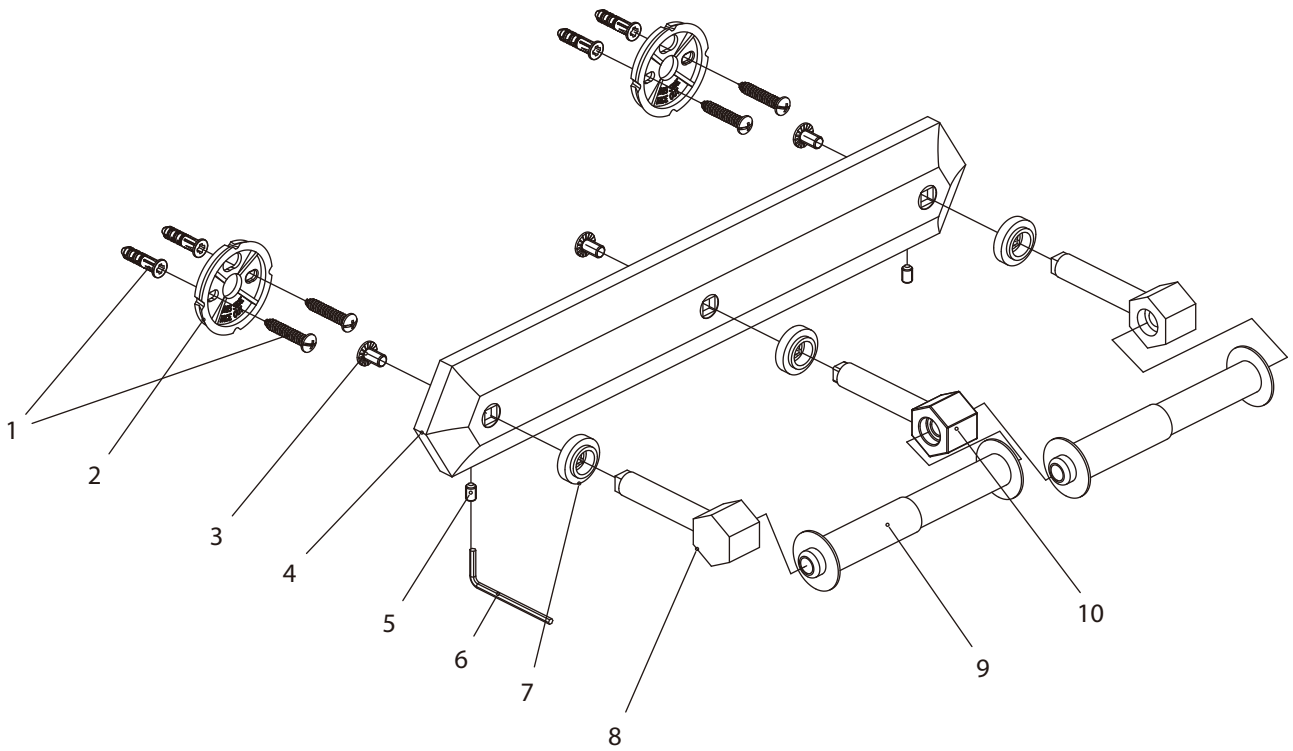

LEFROY BROOKS

1 8 2 8 T R O U T M A N S T R E E T
R I D G E W O O D N E W Y O R K N Y 1 1 3 8 5 U S A
T: +1(718) 302 5292 F: +1(718) 302 4177

M1-5301

DOUBLE LOO ROLL HOLDER

DIMENSIONAL DATA SHEET

DATE: 25 March 2013

No: B7731001

COPYRIGHT © LBIP LTD 2012. ALL RIGHTS RESERVED.

DIMENSIONS IN INCHES & MILLIMETRES

WHILST EVERY EFFORT IS MADE TO ENSURE THE ACCURACY OF THESE DATA SHEETS THEY ARE SUBJECT TO CHANGE WITHOUT NOTICE AS PART OF THE COMPANY'S PRODUCT DEVELOPMENT PROCESS

M1-5301

DOUBLE LOO ROLL HOLDER

- | | | | |
|---|---------------------------|----|--------------------------|
| 1 | Fixing kit (290411) | 6 | Allen key (031000) |
| 2 | Mounting bracket (293190) | 7 | Decorative ring (243190) |
| 3 | Screw (292550) | 8 | Post (244361) |
| 4 | Wall plate (241684) | 9 | Roll cylinder (251839) |
| 5 | Set screw (075039) | 10 | Middle post (244364) |