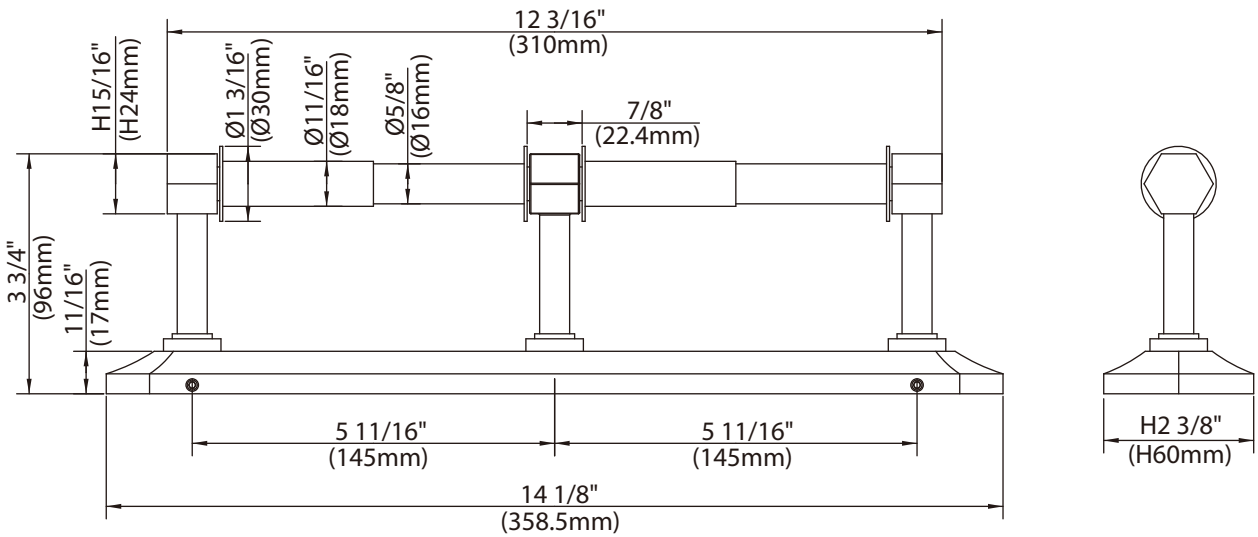

LEFROY BROOKS

1 8 2 8 T R O U T M A N S T R E E T
R I D G E W O O D N E W Y O R K N Y 1 1 3 8 5 U S A
T: +1(718) 302 5292 F: +1(718) 302 4177

M1-5301

DOUBLE LOO ROLL HOLDER

DIMENSIONAL DATA SHEET

DATE: 25 March 2013

No: B7731001

COPYRIGHT © LBIP LTD 2012. ALL RIGHTS RESERVED.

DIMENSIONS IN INCHES & MILLIMETRES

WHILST EVERY EFFORT IS MADE TO ENSURE THE ACCURACY OF THESE DATA SHEETS THEY ARE SUBJECT TO CHANGE WITHOUT NOTICE AS PART OF THE COMPANY'S PRODUCT DEVELOPMENT PROCESS

M1-5301

DOUBLE LOO ROLL HOLDER

- | | | | |
|---|---------------------------|----|--------------------------|
| 1 | Fixing kit (290411) | 6 | Allen key (031000) |
| 2 | Mounting bracket (293190) | 7 | Decorative ring (243190) |
| 3 | Screw (292550) | 8 | Post (244361) |
| 4 | Wall plate (241684) | 9 | Roll cylinder (251839) |
| 5 | Set screw (075039) | 10 | Middle post (244364) |